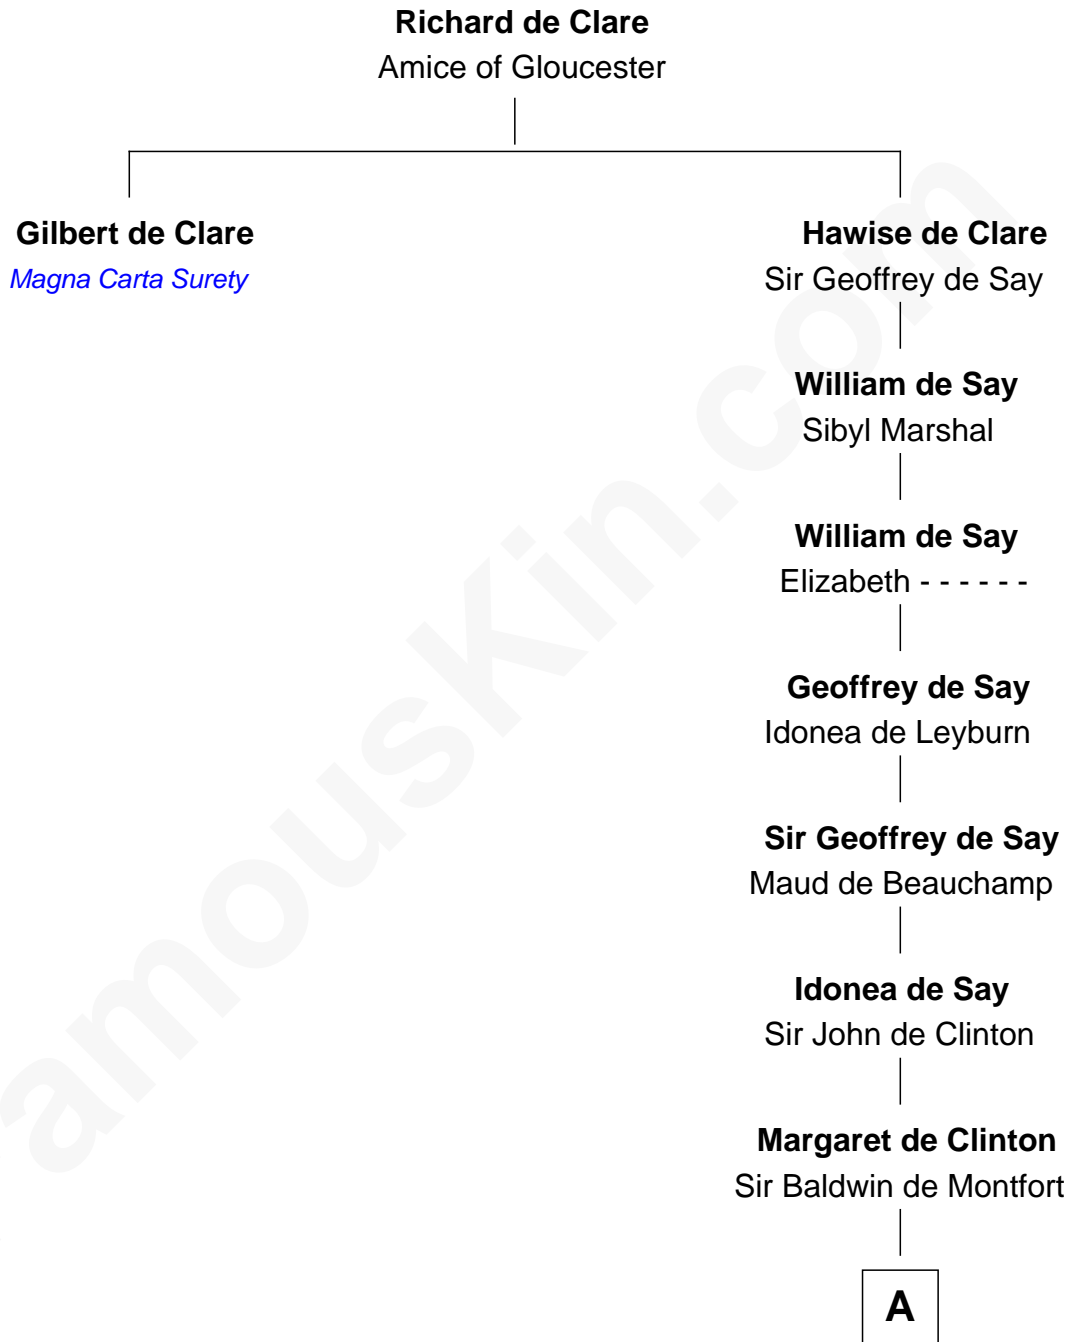

FamousKin.com Relationship Chart of

Gilbert de Clare

Magna Carta Surety

18th great-granduncle of

Abraham Baldwin

Signer of the U.S. Constitution

A

Sir William Montfort

Margaret Pecche

Sir Baldwin Montfort

Joan Vernon

Robert Montfort

Mary Stapleton

Katherine Montfort

Sir George Booth

Sir William Booth