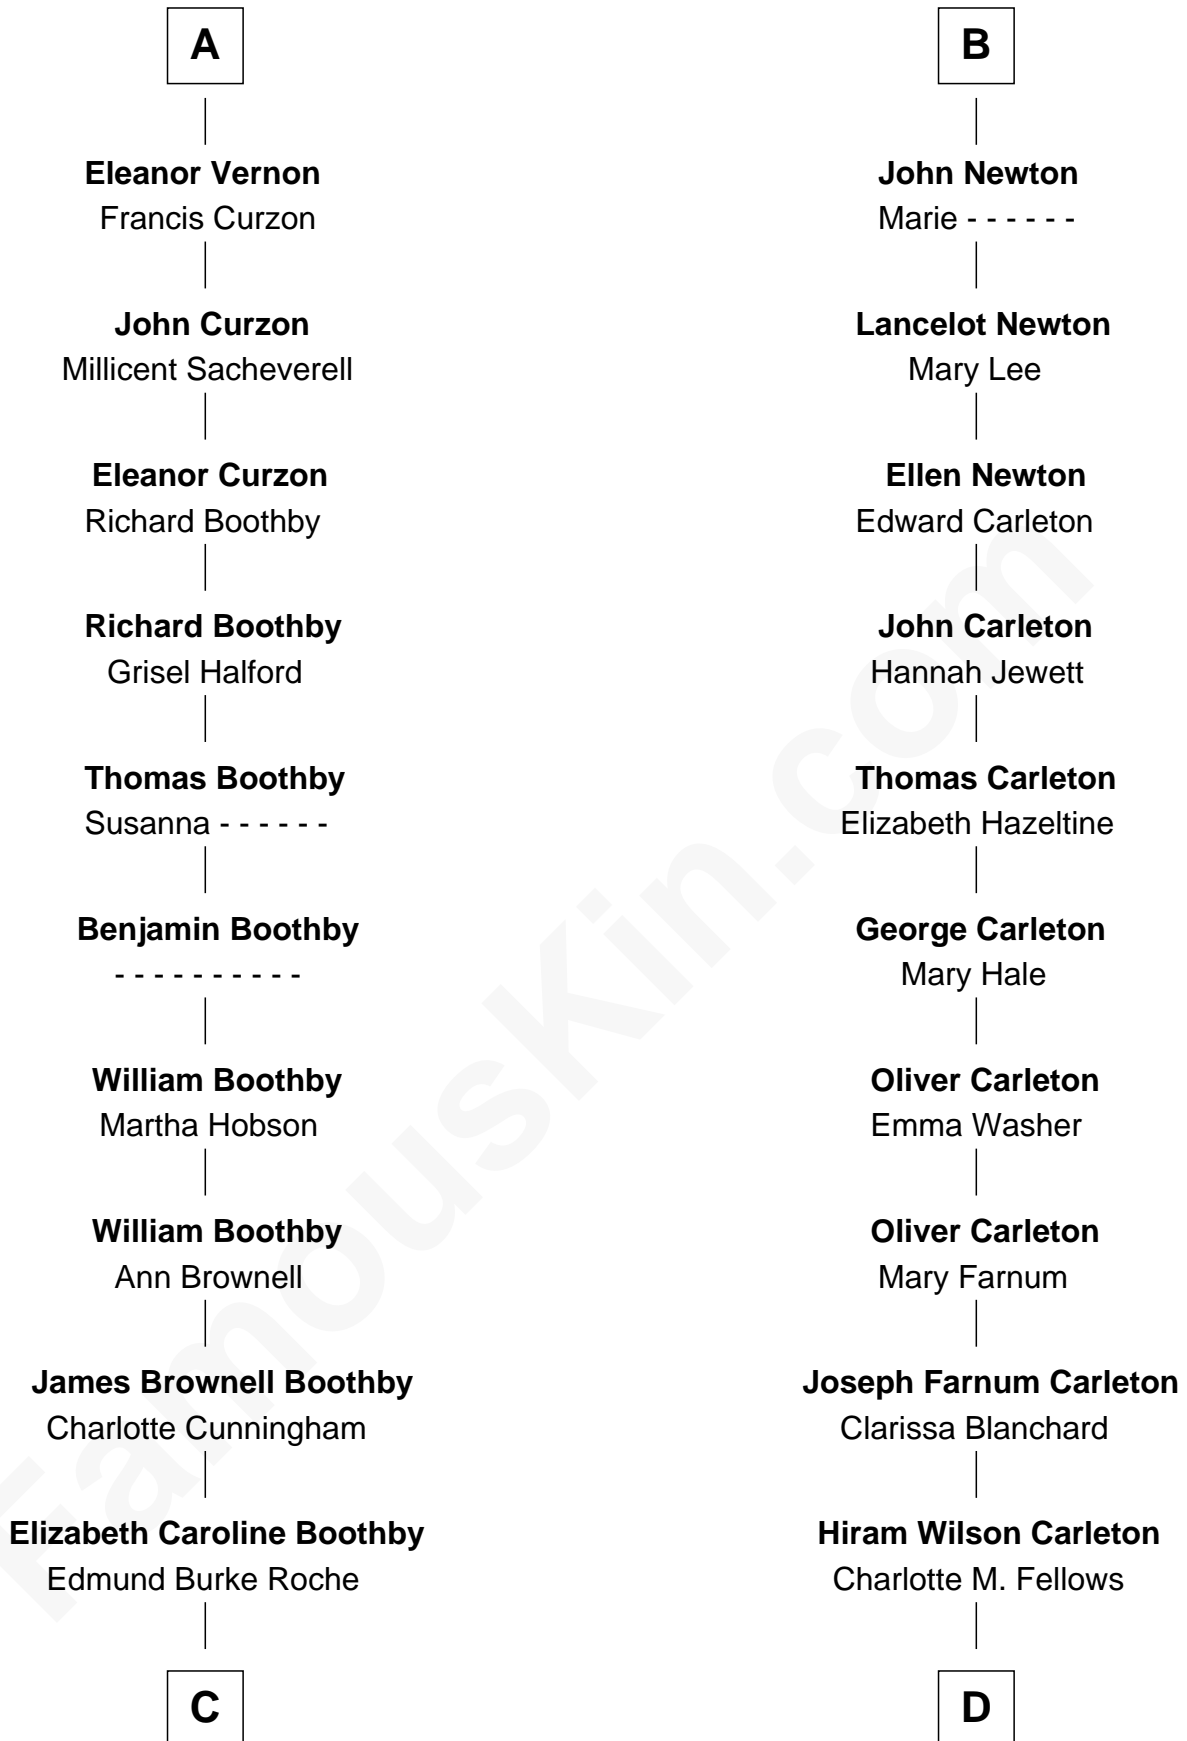

FamousKin.com Relationship Chart of

Oliver Platt

Movie Actor

20th cousin 1 time removed of

Mickey Rourke

Movie Actor

Edmund Fitzalan

Alice de Warenne

C

James Boothby Burke Roche

Frances Eleanor Work

Cynthia Burke Roche

Arthur Scott Burden

Eileen Burden

Walter Maynard

Sheila Maynard