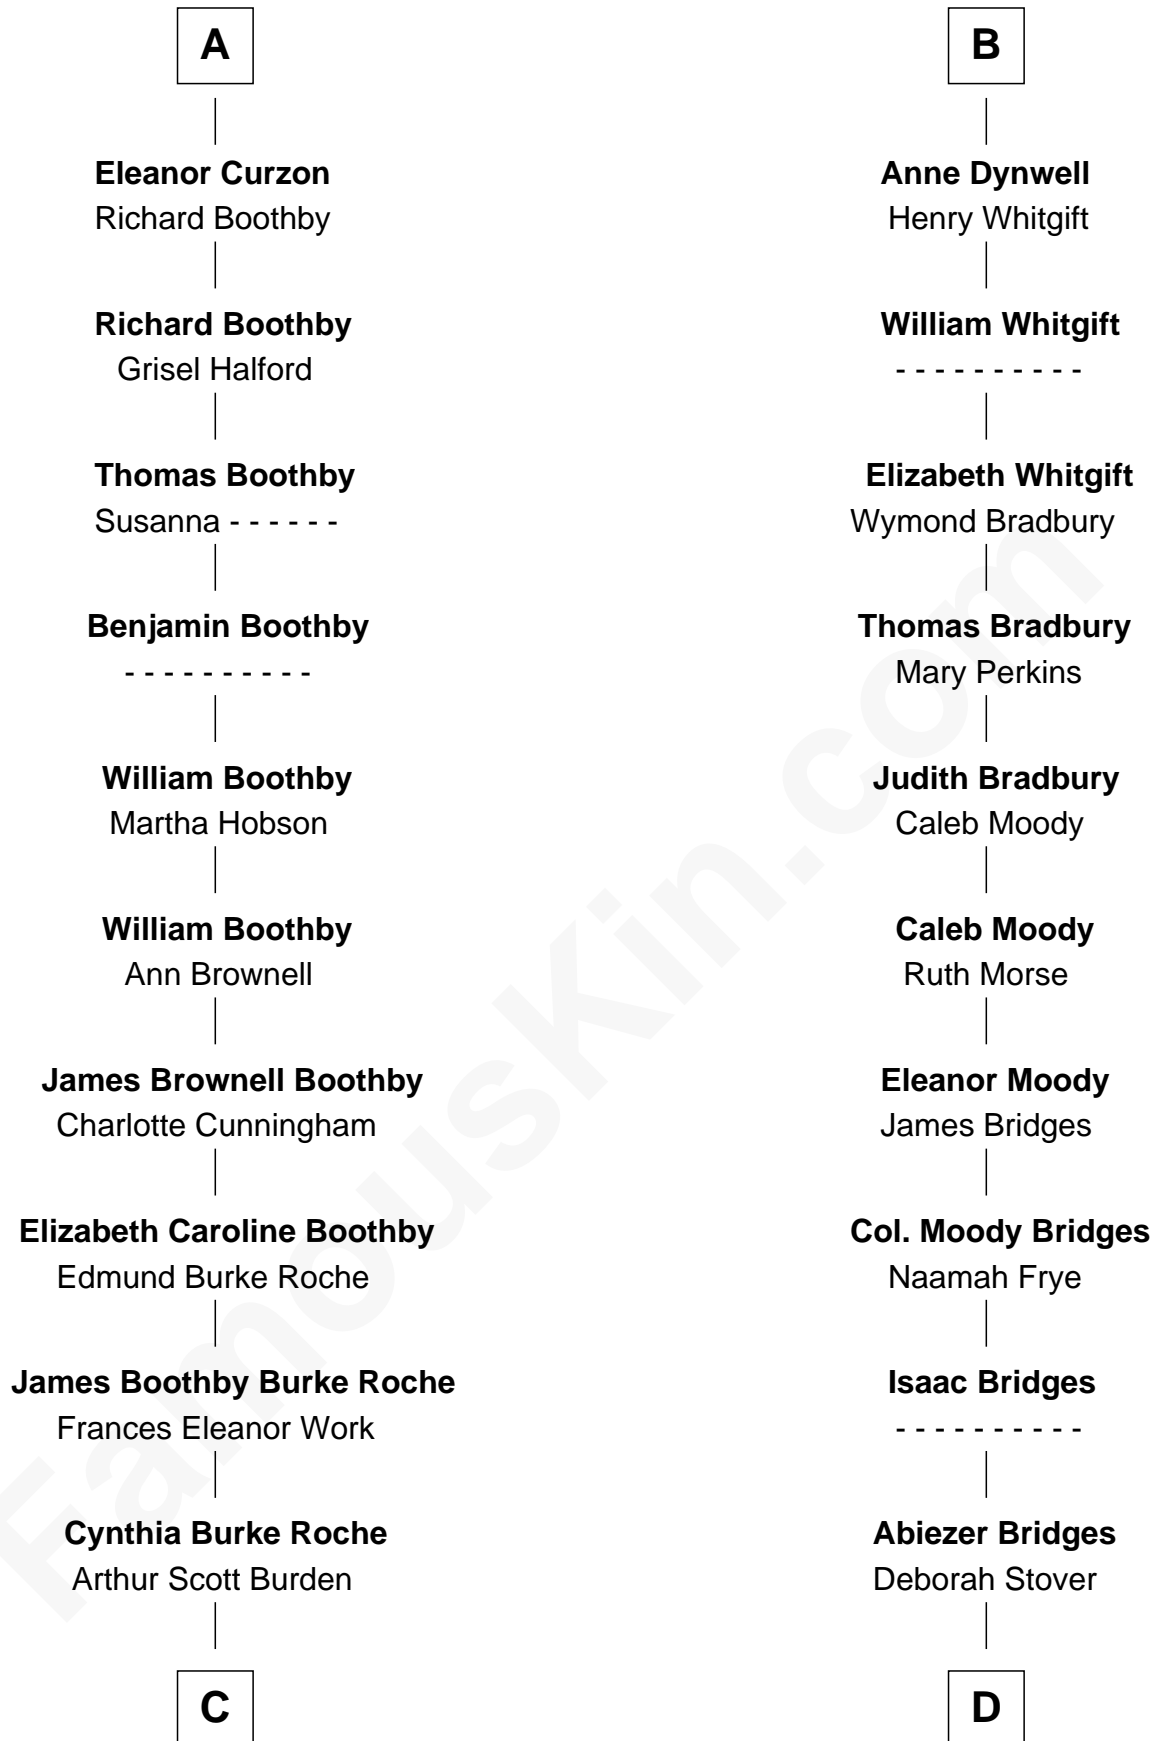

# FamousKin.com Relationship Chart of

**Oliver Platt**

*Movie Actor*

19th cousin 1 time removed of

**Owen Brewster**

*54th Governor of Maine*

**Sir Thomas de Beauchamp**

Katherine de Mortimer

**Sir William Beauchamp**

Joan Fitzalan

**Joan Beauchamp**

James Butler

**Elizabeth Butler**

John Talbot

**Ann Talbot**

Sir Henry Vernon

Sir Thomas Dymoke

**Jane Dymoke**

John Fulnetby

**Katherine Fulnetby**

William Dynwell

**B**

**C**

**Eileen Burden**  
Walter Maynard

**Sheila Maynard**  
Nicholas Platt

**Oliver Platt**  
*Movie Actor*

**D**

**Rev. Otis Bridges**  
Margaret Owen

**Owen W. Bridges**  
Lydia A. - - - - -

**Carrie S. Bridges**  
William Edmund Brewster

**Owen Brewster**  
*54th Governor of Maine*