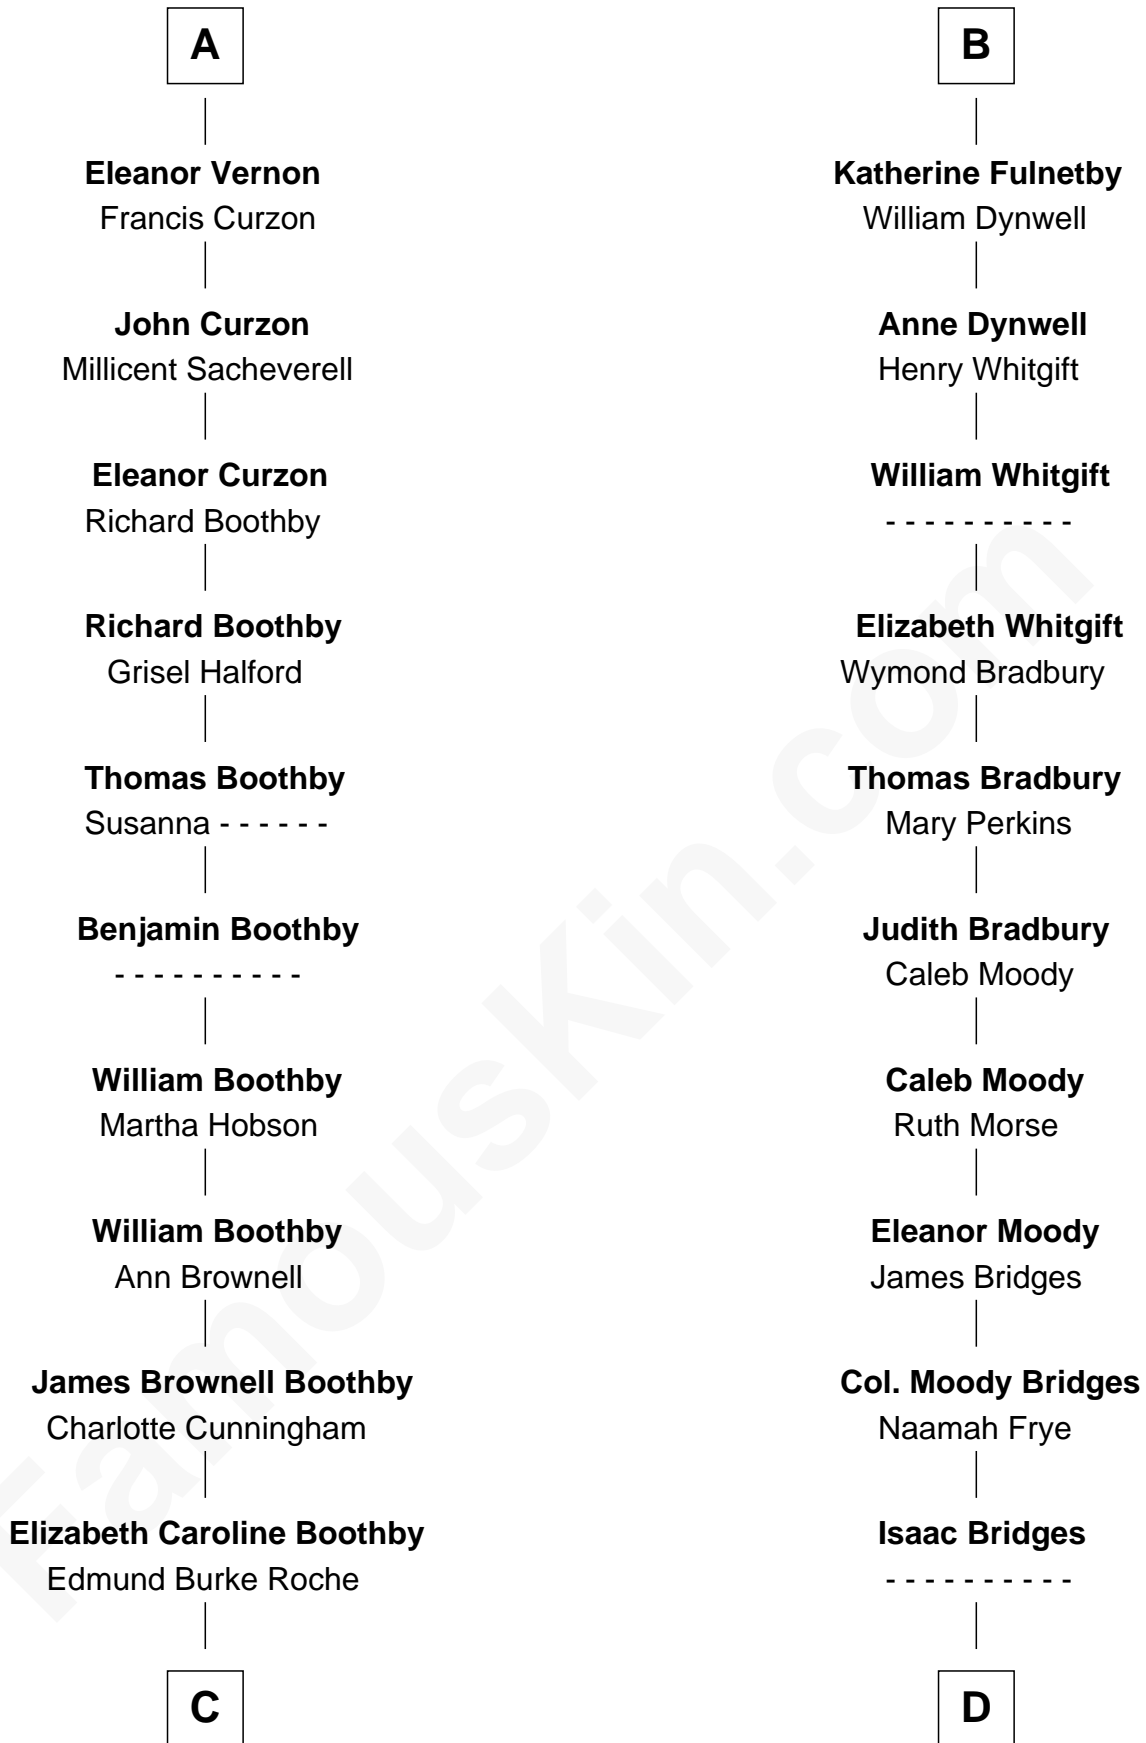

FamousKin.com Relationship Chart of

Oliver Platt

Movie Actor

21st cousin of

Owen Brewster

54th Governor of Maine

Henry Plantagenet

Maud de Chaworth

C

James Boothby Burke Roche

Frances Eleanor Work

Cynthia Burke Roche

Arthur Scott Burden

Eileen Burden

Walter Maynard

Sheila Maynard

Owen W. Bridges

Lydia A. -----

Carrie S. Bridges

William Edmund Brewster

Owen Brewster

54th Governor of Maine