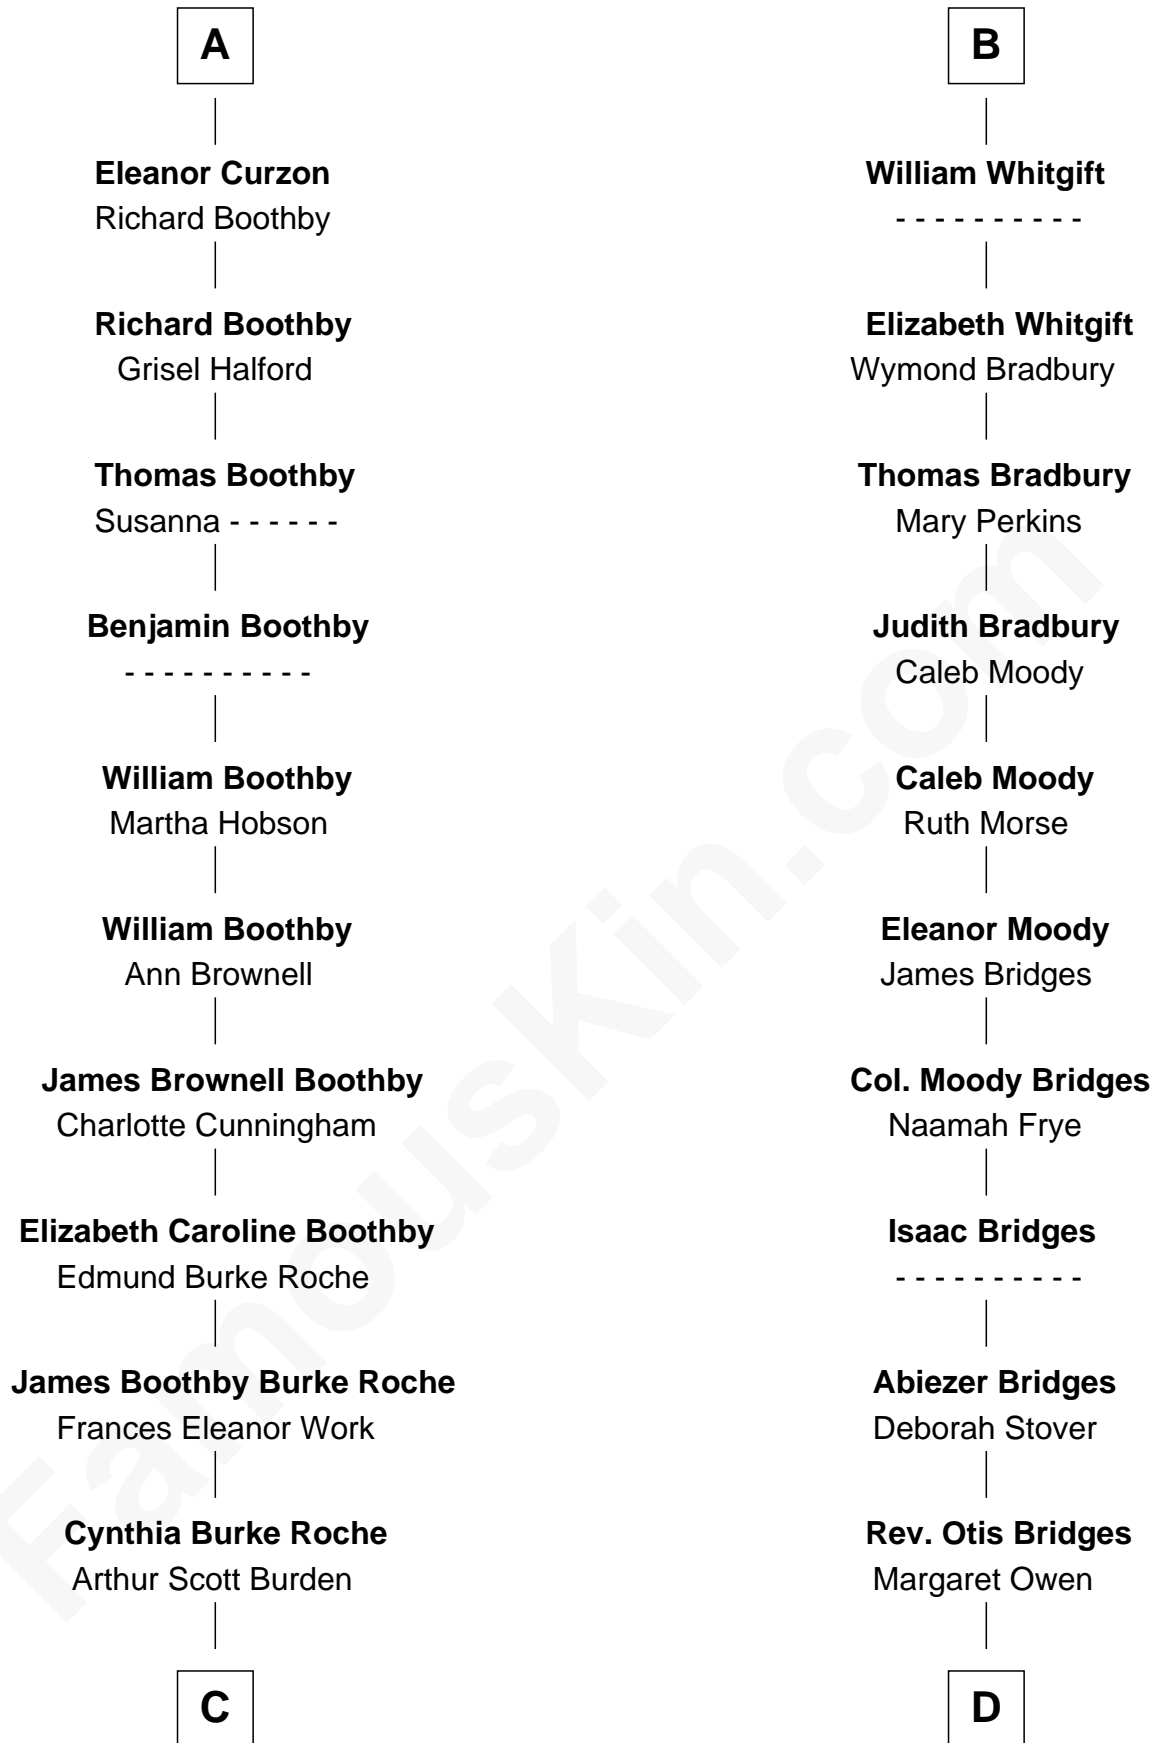

Anne de Welles

James Butler

James Butler

Joan Beauchamp

Elizabeth Butler

John Talbot

Ann Talbot

Sir Henry Vernon

Eleanor de Mowbray

Eudo de Welles

Maud de Greystoke

Sir Lionel de Welles

Joan de Waterton

Margaret de Welles

Sir Thomas Dymoke

Jane Dymoke

John Fulnetby

Katherine Fulnetby

William Dynwell

Anne Dynwell

Henry Whitgift

B

C

Eileen Burden
Walter Maynard

Sheila Maynard
Nicholas Platt

Oliver Platt
Movie Actor

D

Owen W. Bridges
Lydia A. -----

Carrie S. Bridges
William Edmund Brewster

Owen Brewster
54th Governor of Maine

FamousKin.com