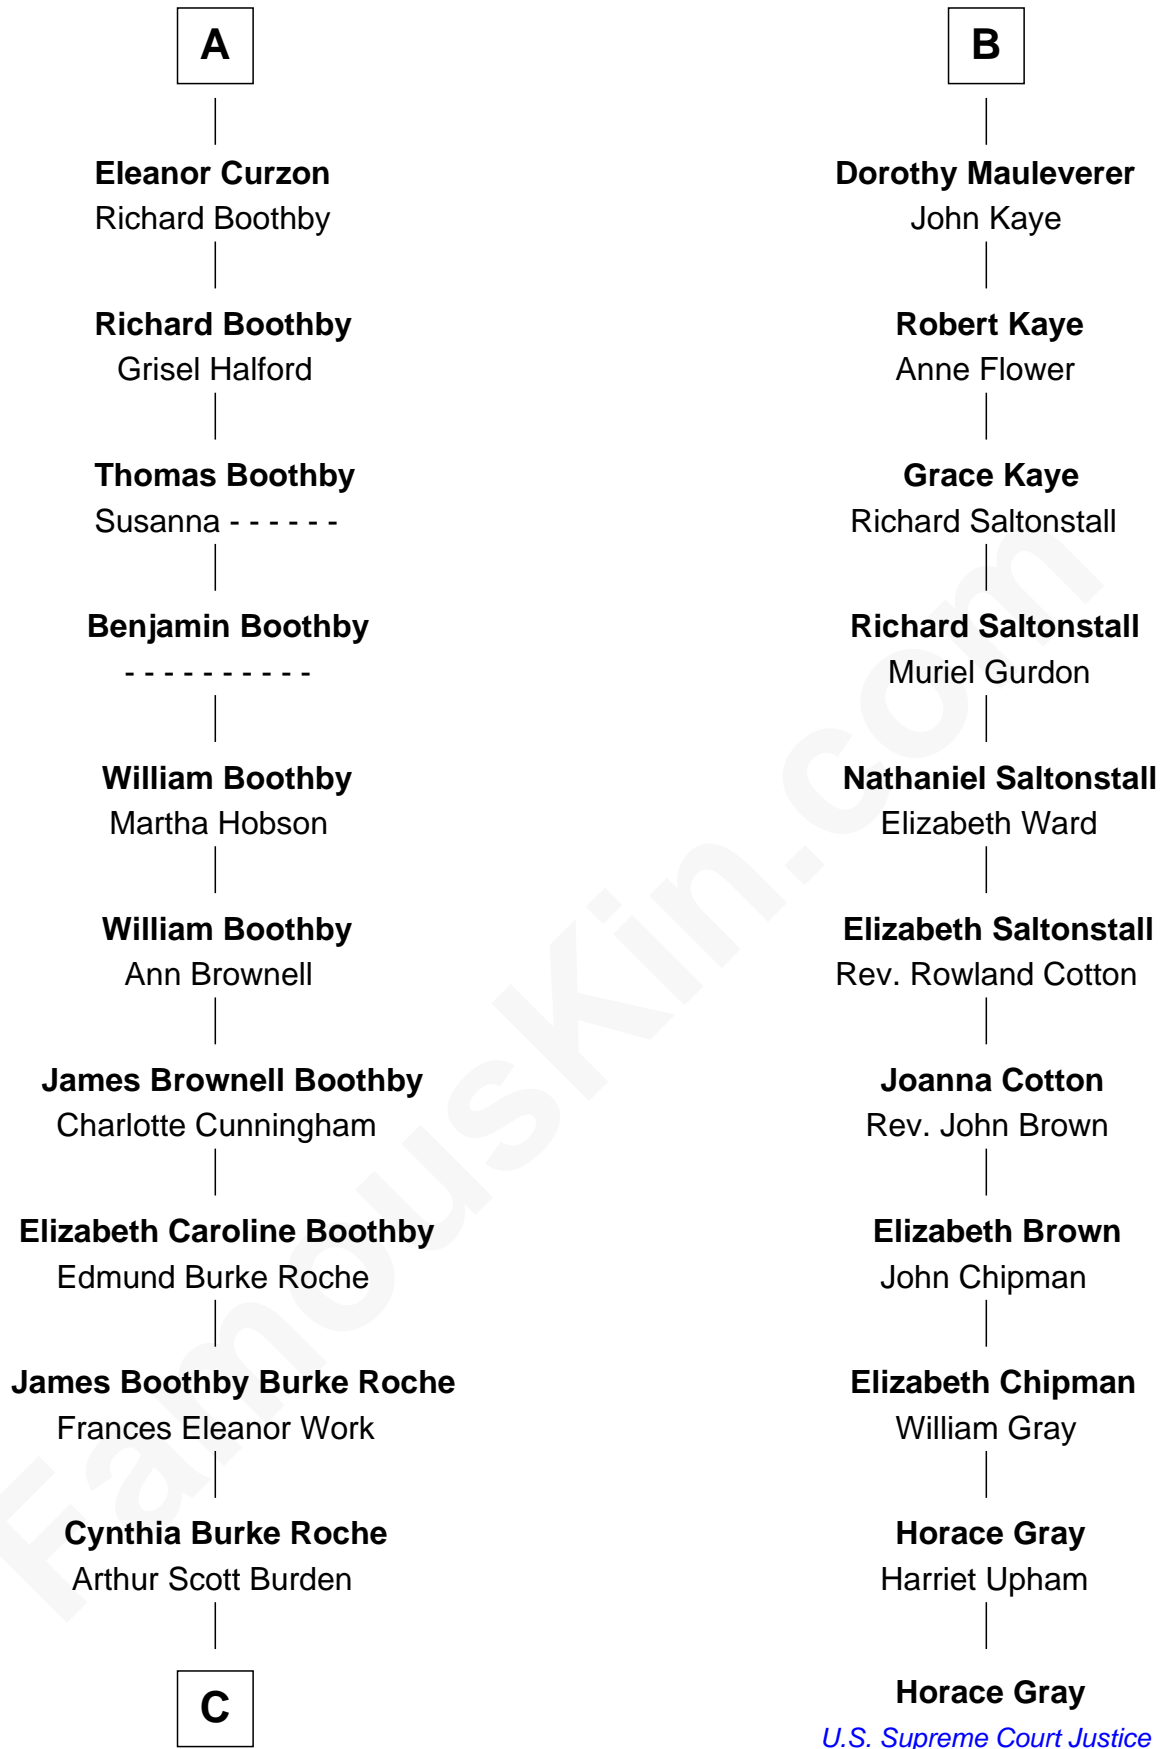

FamousKin.com Relationship Chart of

Oliver Platt
Movie Actor

17th cousin 2 times removed of

Horace Gray
U.S. Supreme Court Justice

Sir Thomas de Beauchamp
Katherine de Mortimer

C

—
Eileen Burden
Walter Maynard

—
Sheila Maynard
Nicholas Platt

—
Oliver Platt
Movie Actor

FamousKin.com