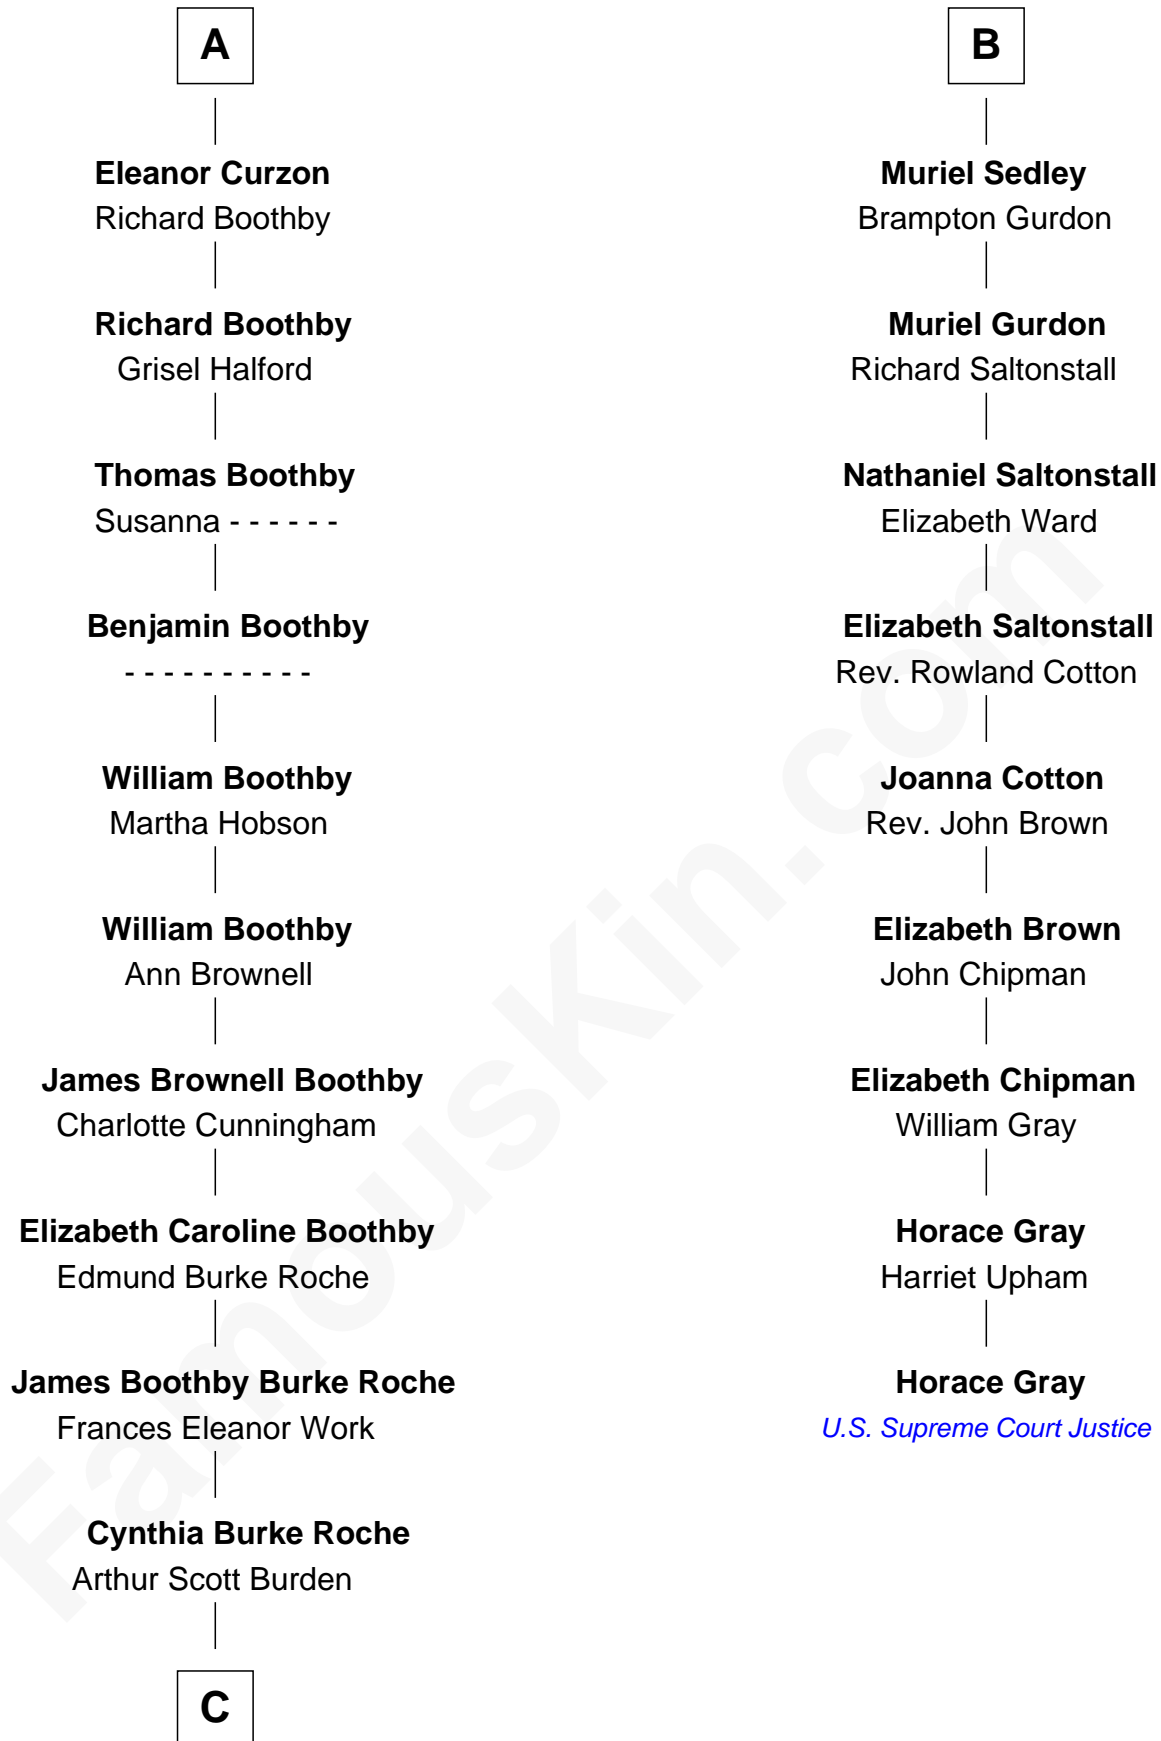

FamousKin.com Relationship Chart of

Oliver Platt
Movie Actor

15th cousin 4 times removed of

Horace Gray
U.S. Supreme Court Justice

Sir Richard Fitzalan
Elizabeth de Bohun

Joan Fitzalan
Sir William Beauchamp

Elizabeth Fitzalan
Sir Thomas Mowbray

Joan Beauchamp
James Butler

Margaret Mowbray
Sir Robert Howard

Elizabeth Butler
John Talbot

Sir John Howard
Margaret Chedworth

Ann Talbot
Sir Henry Vernon

Katherine Howard
Sir John Bouchier

Thomas Vernon
Anne Ludlow

Jane Bouchier
Edmund Knyvet

Eleanor Vernon
Francis Curzon

John Knyvet
Agnes Harcourt

John Curzon
Millicent Sacheverell

Abigail Knyvet
Martin Sedley

A

B