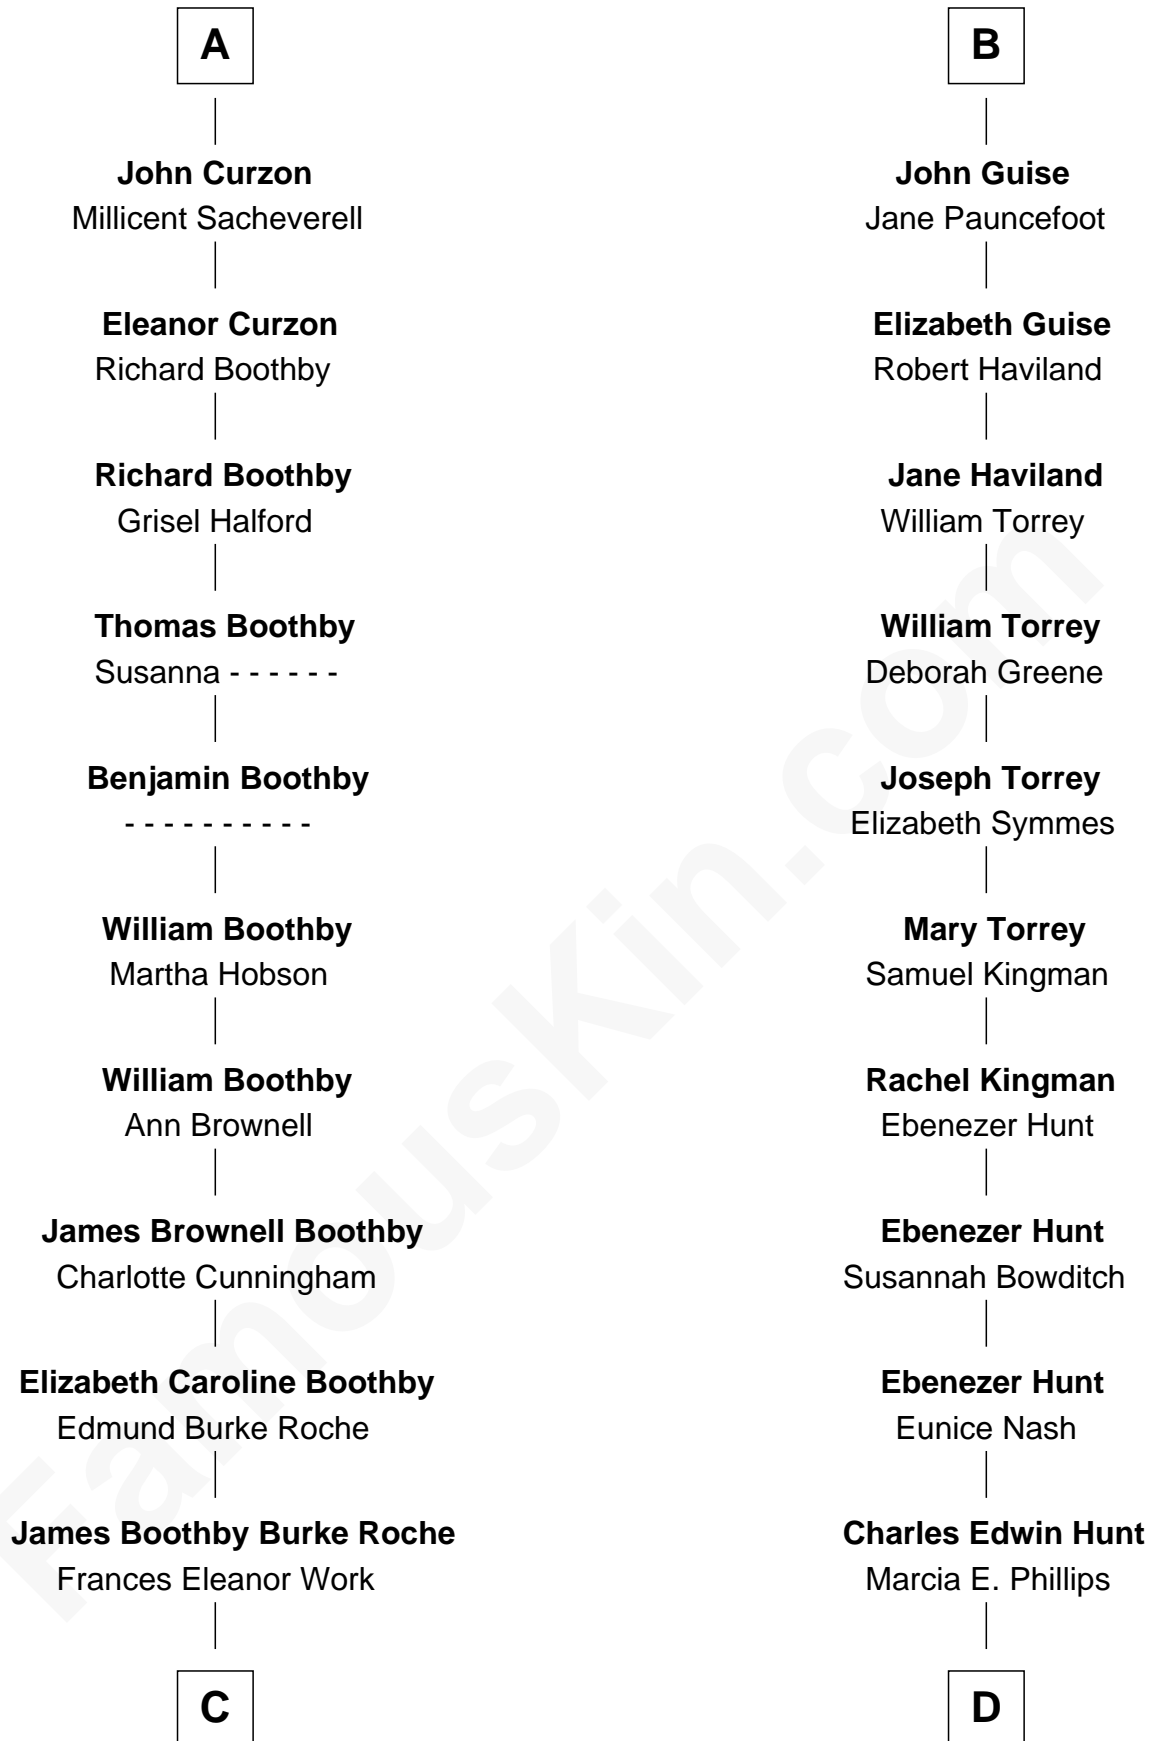

# FamousKin.com Relationship Chart of

**Oliver Platt**

*Movie Actor*

20th cousin of

**Linda Hunt**

*TV and Movie Actress*

**Edward III, King of England**

Philippa of Hainault

**C**

**Cynthia Burke Roche**  
Arthur Scott Burden

**Eileen Burden**  
Walter Maynard

**Sheila Maynard**  
Nicholas Platt

**Oliver Platt**  
*Movie Actor*

**D**

**Charles Phillips Hunt**  
Ella Maria Read

**Charles Edwin Hunt**  
Louise Phipps Davy