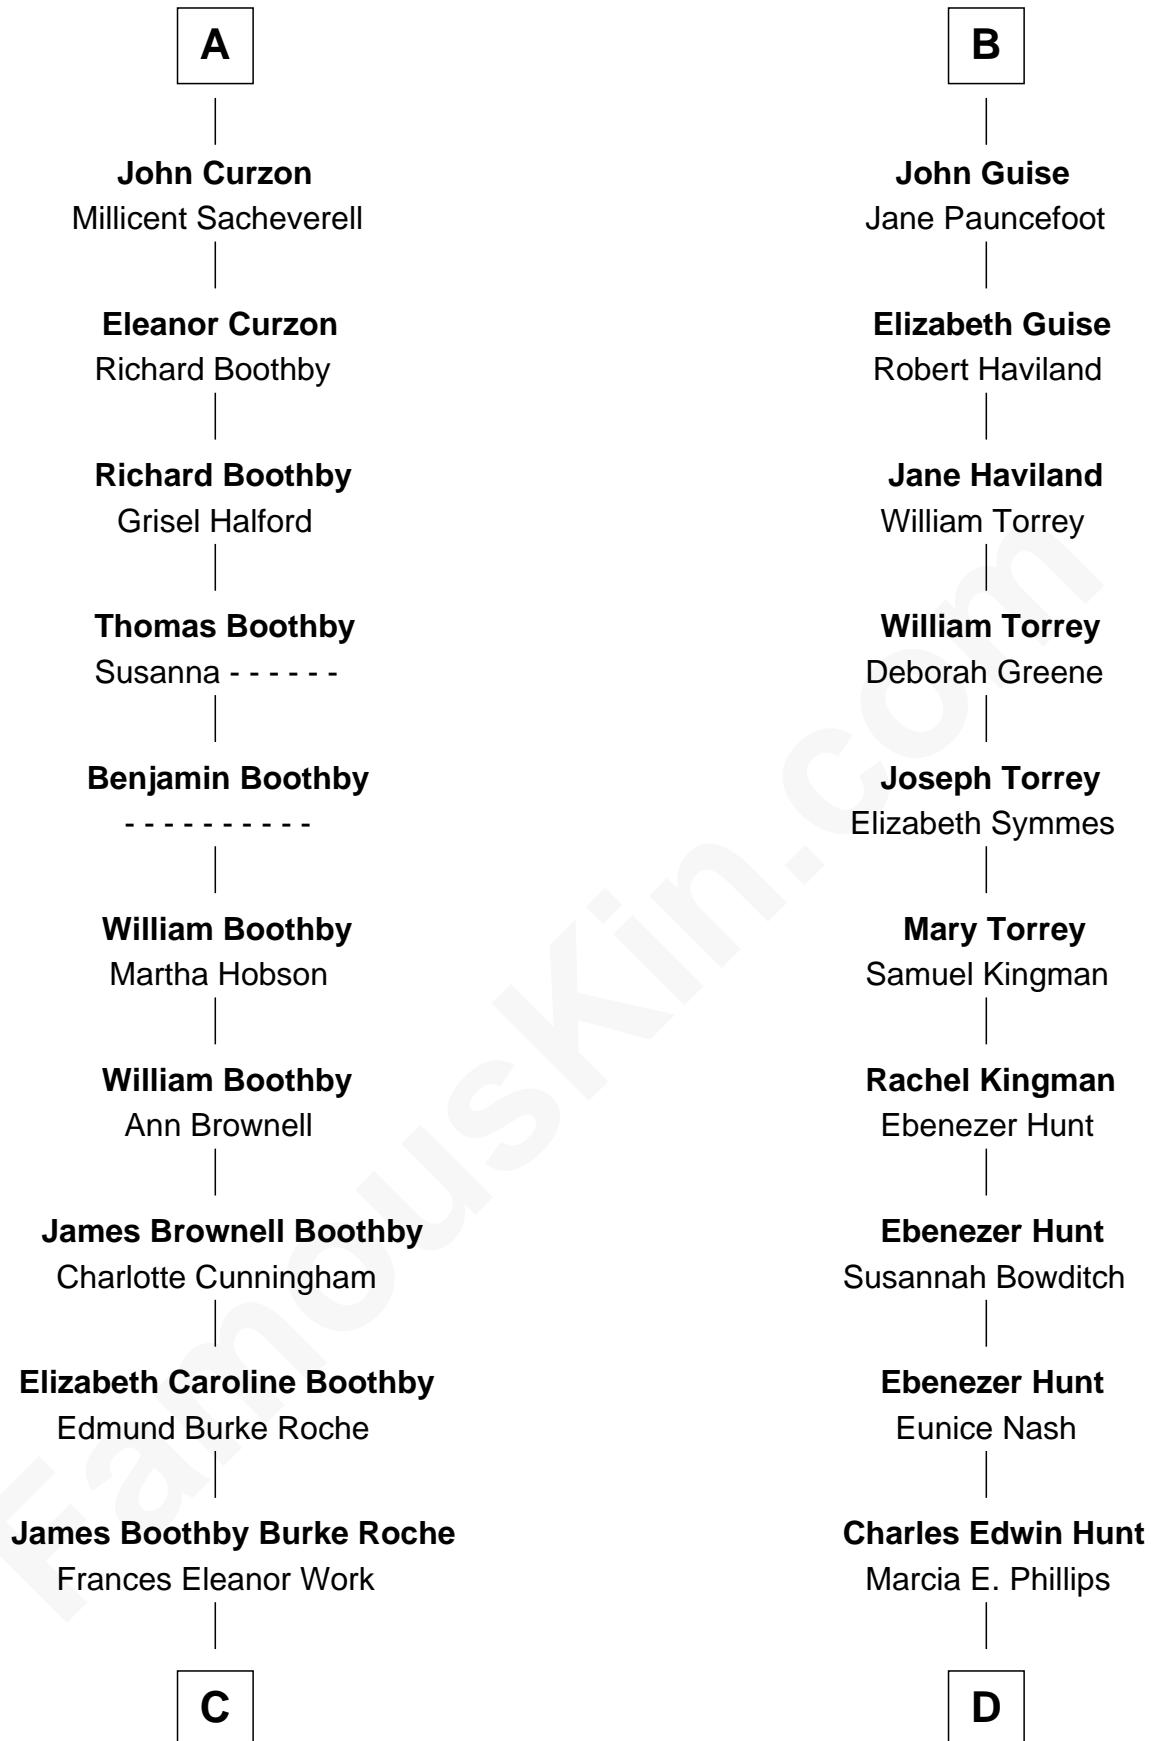

# FamousKin.com Relationship Chart of

**Oliver Platt**

*Movie Actor*

20th cousin of

**Linda Hunt**

*TV and Movie Actress*

**Sir William de Ros**  
Margery de Badlesmere

**C**

**Cynthia Burke Roche**  
Arthur Scott Burden

**Eileen Burden**  
Walter Maynard

**Sheila Maynard**  
Nicholas Platt

**Oliver Platt**  
*Movie Actor*

**D**

**Charles Phillips Hunt**  
Ella Maria Read

**Charles Edwin Hunt**  
Louise Phipps Davy