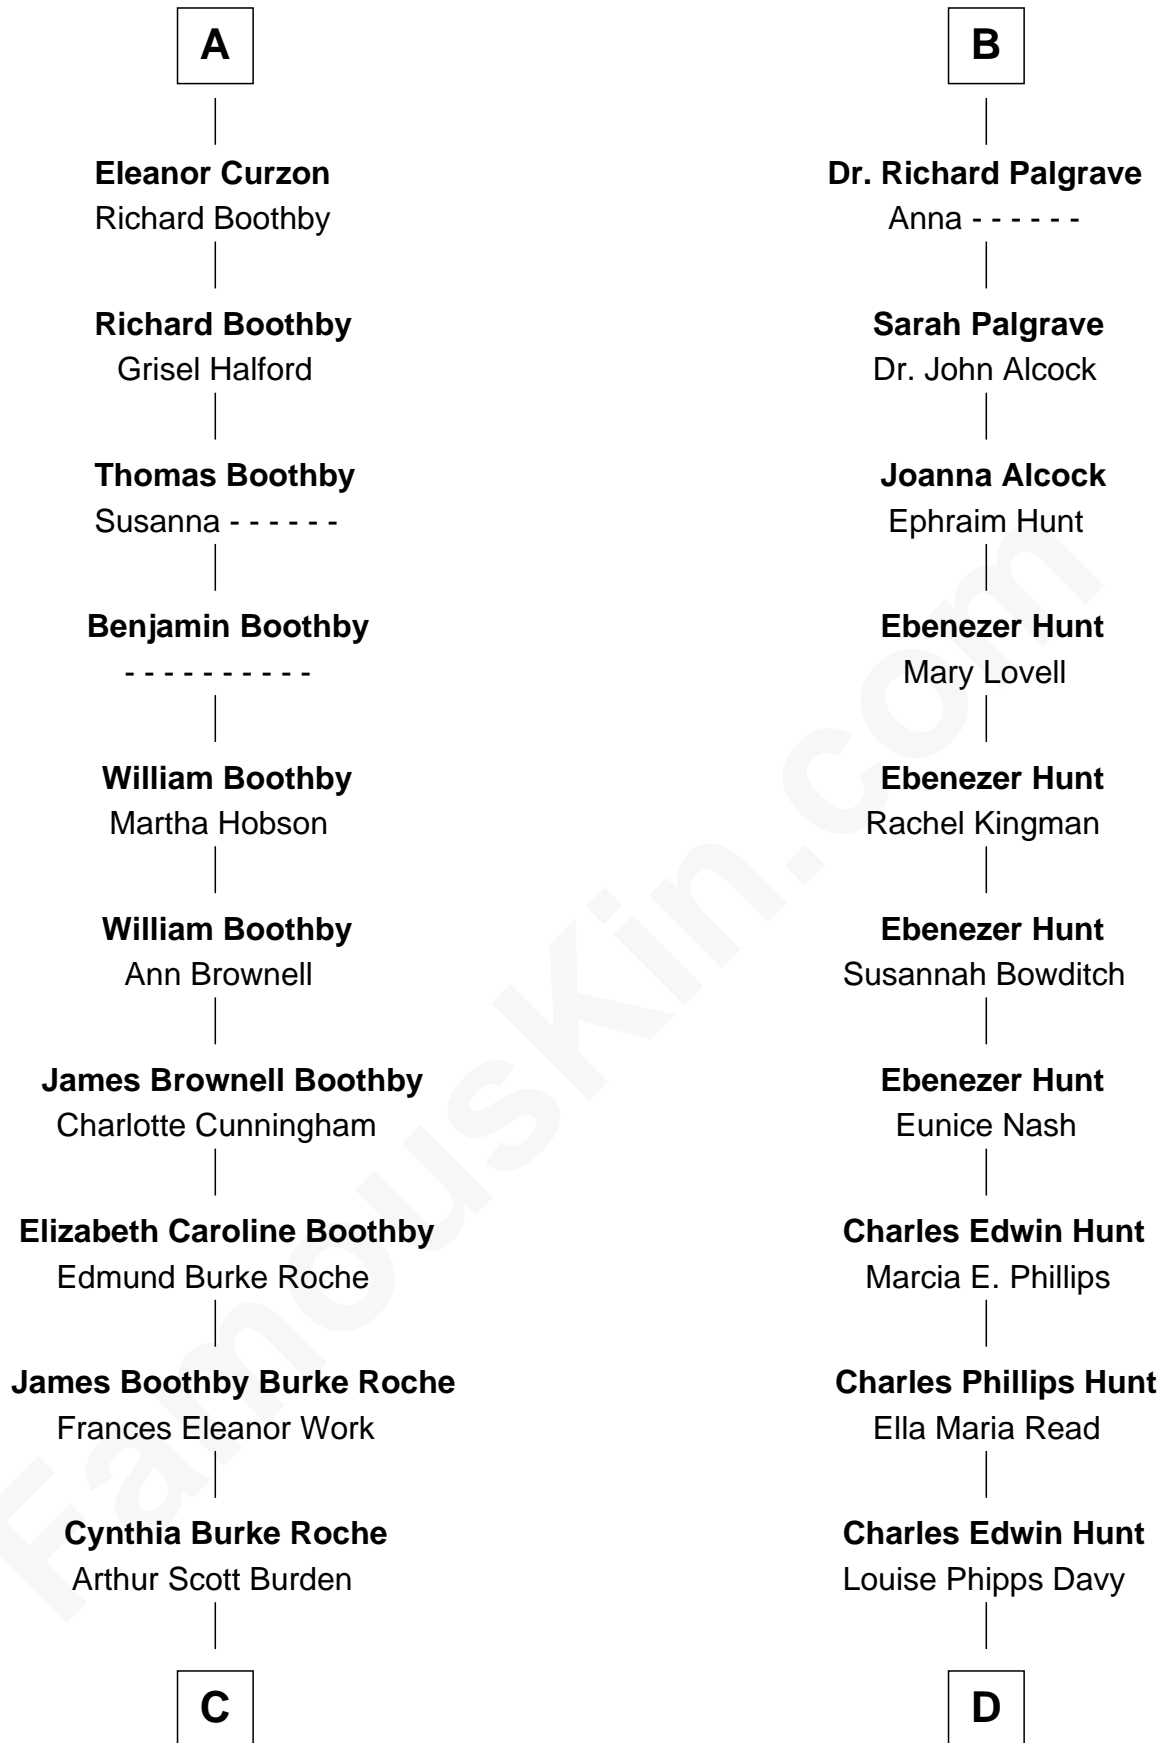

# FamousKin.com Relationship Chart of

**Oliver Platt**

*Movie Actor*

18th cousin 1 time removed of

**Linda Hunt**

*TV and Movie Actress*

**Sir Richard Fitzalan**

Elizabeth de Bohun

**C**

**Eileen Burden**  
Walter Maynard

**Sheila Maynard**  
Nicholas Platt

**Oliver Platt**  
*Movie Actor*

**D**

**Raymond Davy Hunt**  
Elsie R. Doying

**Linda Hunt**  
*TV and Movie Actress*

FamousKin.com