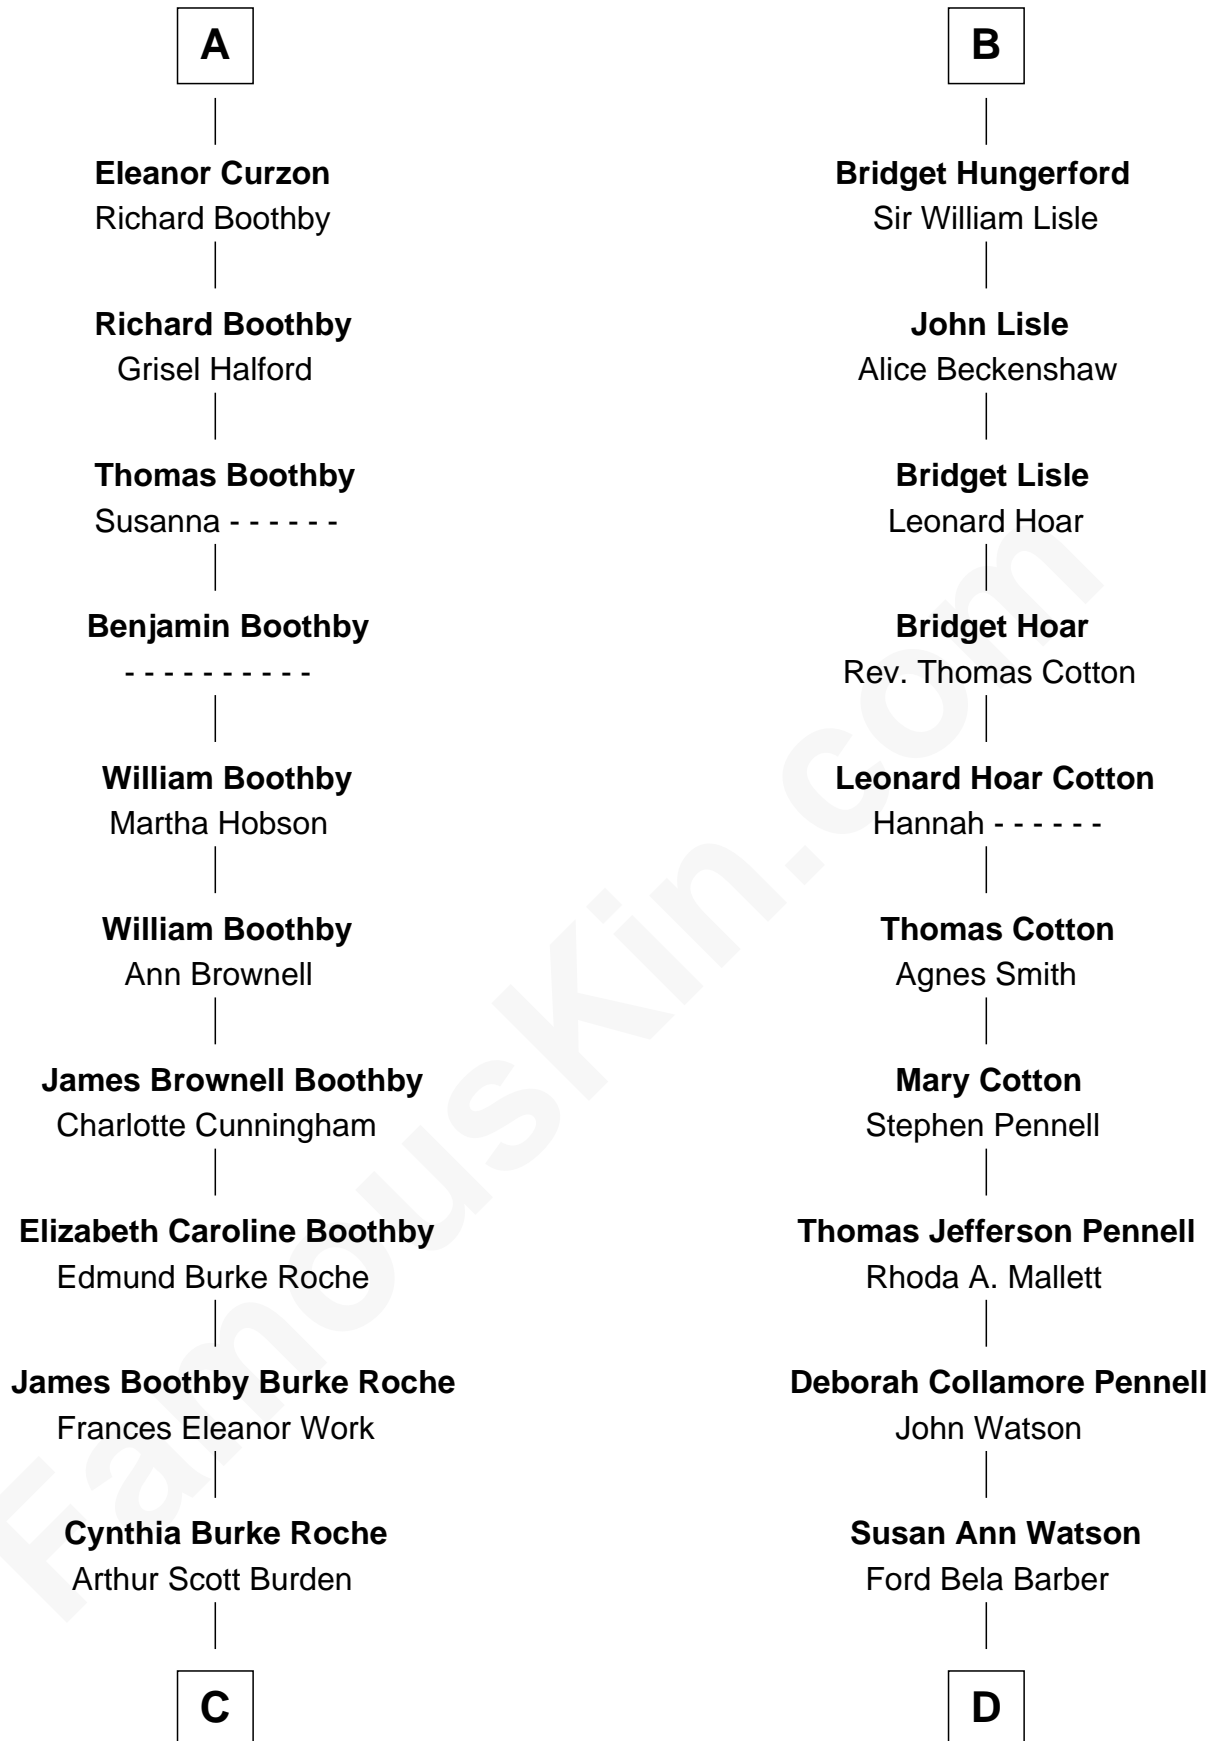

FamousKin.com Relationship Chart of

Oliver Platt

Movie Actor

19th cousin of

Warren Buffett

Chairman & CEO, Berkshire Hathaway

Sir Richard Fitzalan

Elizabeth de Bohun

C

Eileen Burden
Walter Maynard

Sheila Maynard
Nicholas Platt

Oliver Platt
Movie Actor

D

Stella Frances Barber
John Ammon Stahl

Leila Stahl
Howard Homan Buffett

Warren Buffett
Chairman & CEO, Berkshire Hathaway