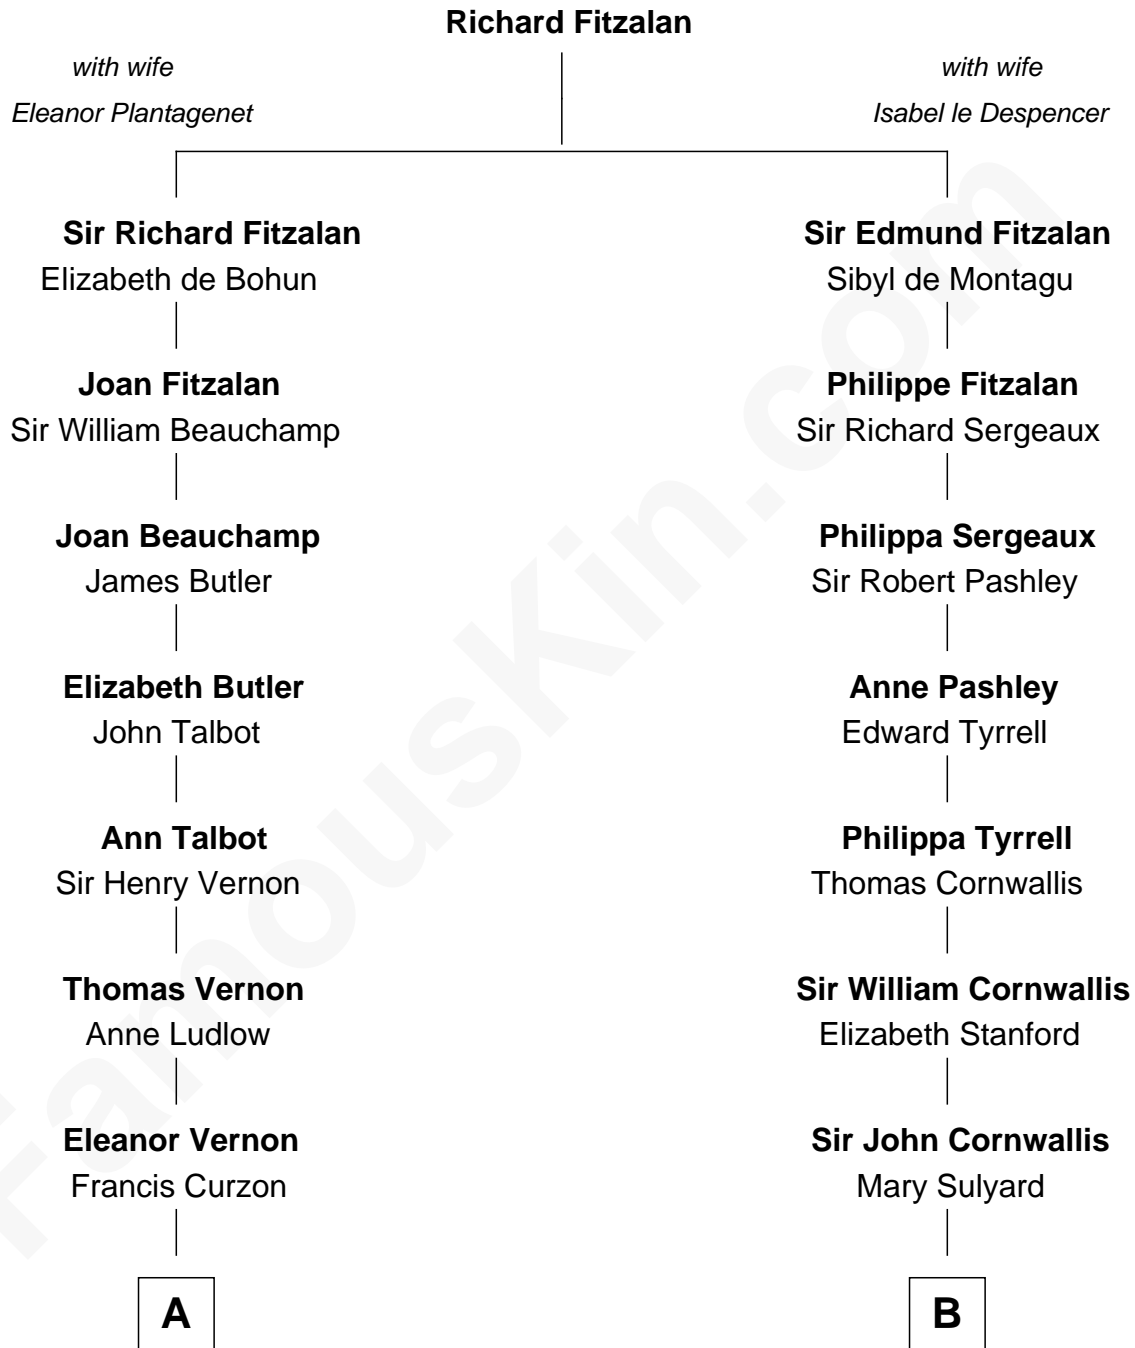

**FamousKin.com**  
**Relationship Chart of**  
**Oliver Platt**  
*Movie Actor*

17th cousin 3 times removed of

**Susan B. Anthony**  
*Women's Rights Advocate*

**C**

—  
**Cynthia Burke Roche**

Arthur Scott Burden

—  
**Eileen Burden**

Walter Maynard

—  
**Sheila Maynard**

Nicholas Platt

—  
**Oliver Platt**

*Movie Actor*