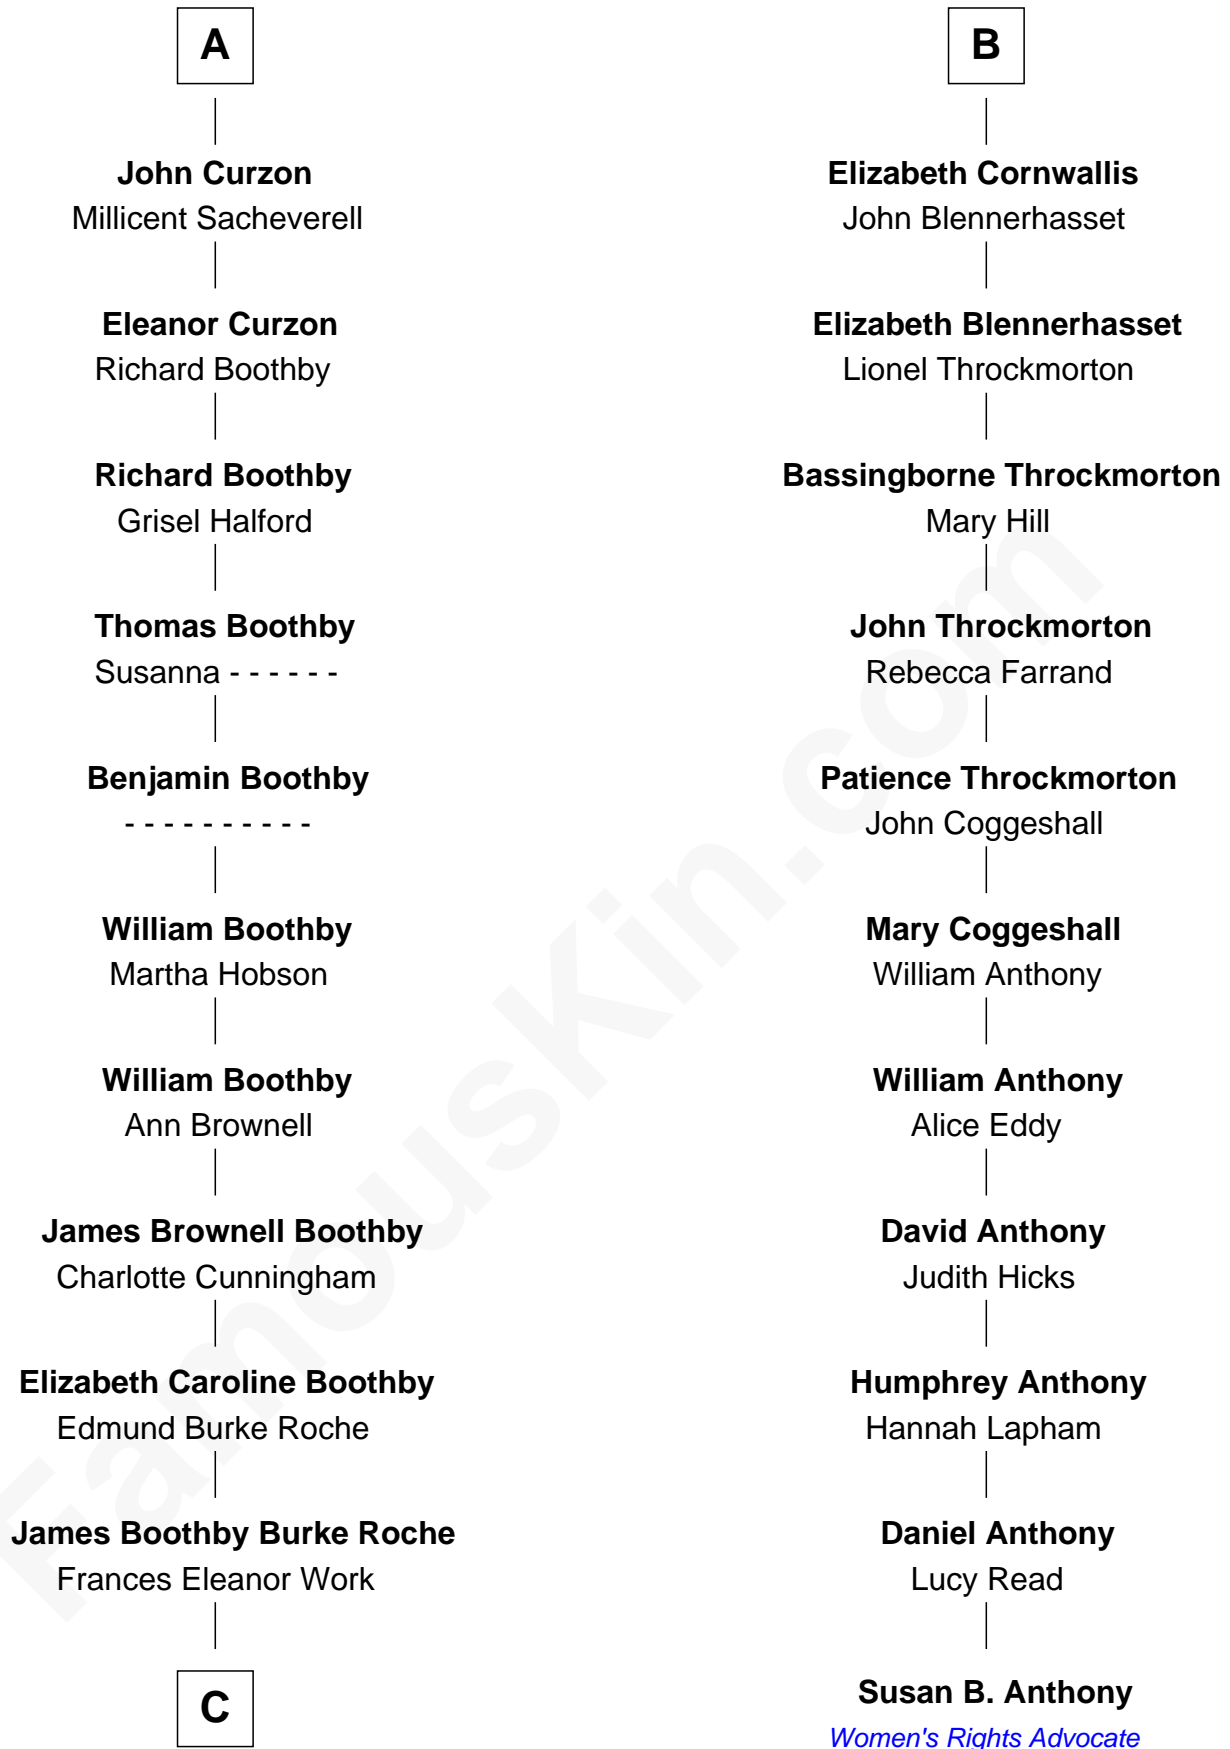

**FamousKin.com**  
**Relationship Chart of**  
**Oliver Platt**  
*Movie Actor*

17th cousin 3 times removed of

**Susan B. Anthony**  
*Women's Rights Advocate*

**C**

—  
**Cynthia Burke Roche**

Arthur Scott Burden

—  
**Eileen Burden**

Walter Maynard

—  
**Sheila Maynard**

Nicholas Platt

—  
**Oliver Platt**

*Movie Actor*