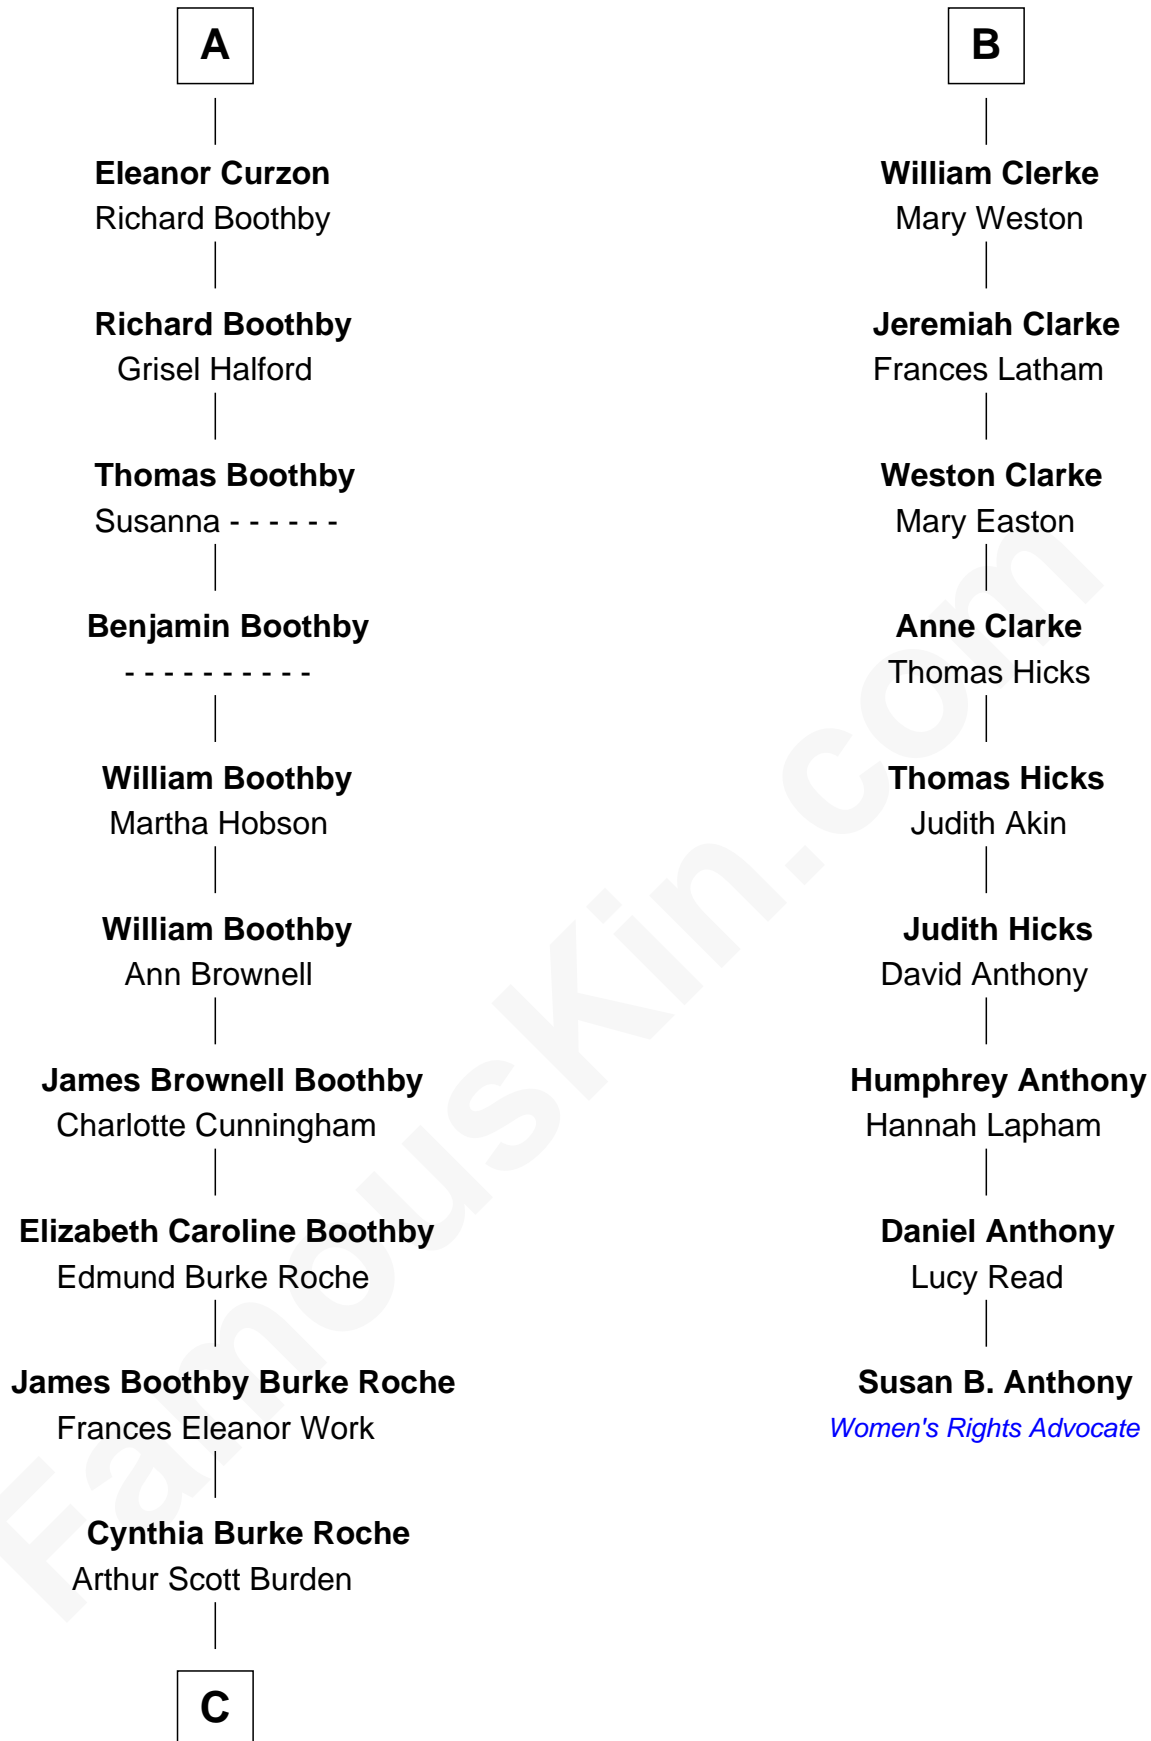

FamousKin.com
Relationship Chart of
Oliver Platt
Movie Actor

15th cousin 4 times removed of

Susan B. Anthony
Women's Rights Advocate

John de Welles
 Maud de Roos

Anne de Welles
 James Butler

James Butler
 Joan Beauchamp

Elizabeth Butler
 John Talbot

Ann Talbot
 Sir Henry Vernon

Thomas Vernon
 Anne Ludlow

Eleanor Vernon
 Francis Curzon

John Curzon
 Millicent Sacheverell

A

Margery de Welles
 Stephen le Scrope

Maude le Scrope
 Sir Baldwin Freville

Elizabeth Freville
 Sir Thomas Ferrers

Sir Henry Ferrers
 Margaret Heckstall

Elizabeth Ferrers
 James Clerke

George Clerke
 Elizabeth Wilsford

James Clerke
 Mary Saxby

B

C

—
Eileen Burden
Walter Maynard