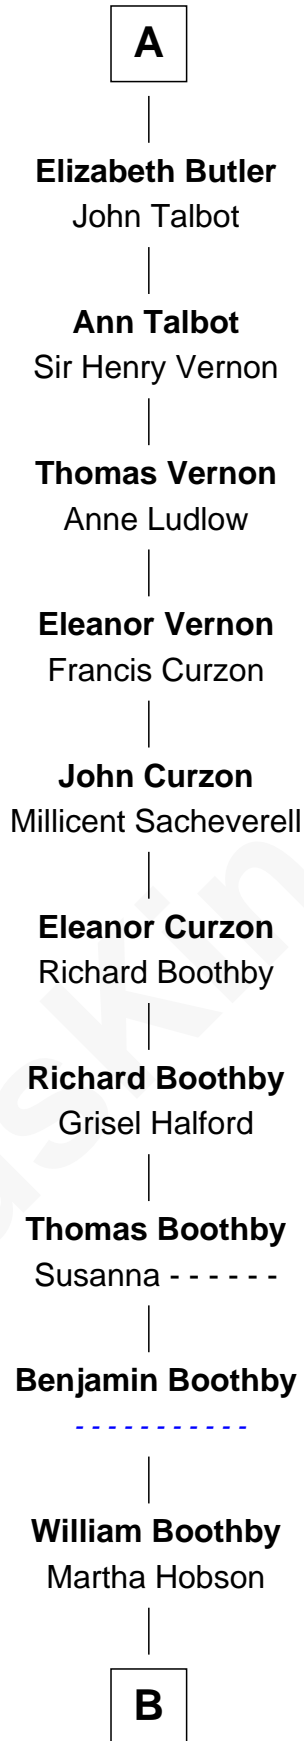

FamousKin.com Relationship Chart of

Oliver Platt

Movie Actor

23rd Great-grandson of

Henry de Bohun

Magna Carta Surety

Henry de Bohun

Maud de Mandeville

Sir Humphrey de Bohun

Maud of Eu

Alice de Bohun

Roger V de Toeni

Ralph VII de Toeni

Mary - - - - -

Alice de Toeni

Guy de Beauchamp

Sir Thomas de Beauchamp

Katherine de Mortimer

Sir William Beauchamp

Joan Fitzalan

Joan Beauchamp

James Butler

FamousKin.com

B

|
William Boothby

Ann Brownell

|
James Brownell Boothby

Charlotte Cunningham

|
Elizabeth Caroline Boothby

Edmund Burke Roche

|
James Boothby Burke Roche

Frances Eleanor Work