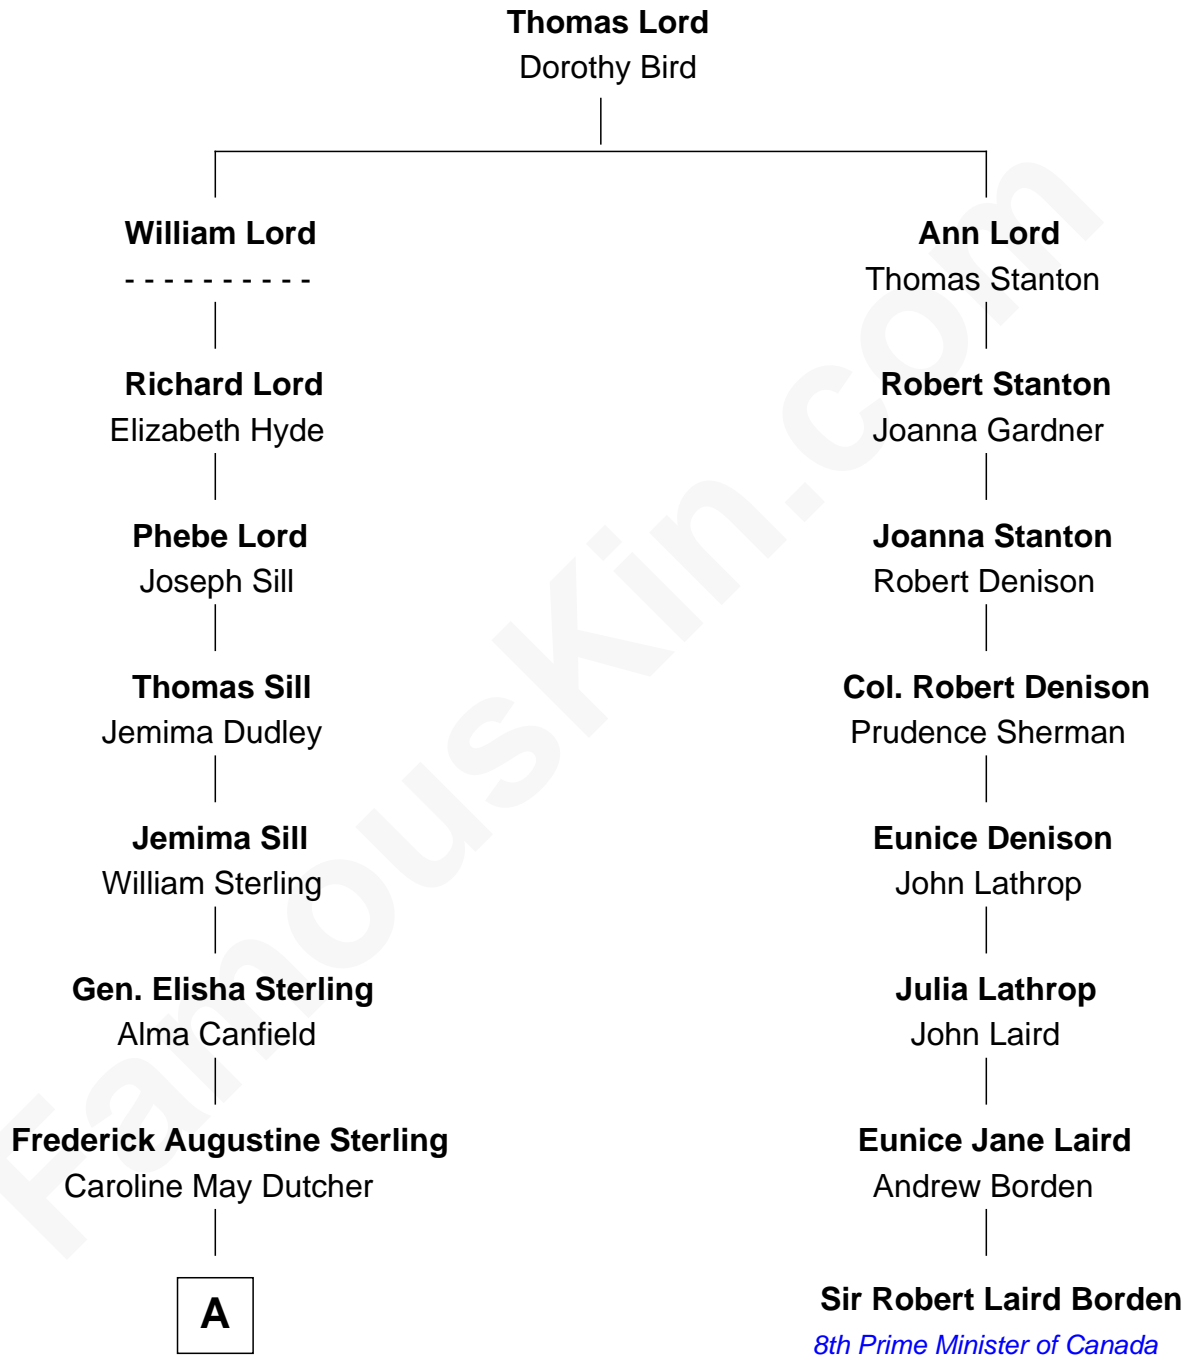

# FamousKin.com Relationship Chart of

**Oliver Platt**  
*Movie Actor*

7th cousin 4 times removed of

**Sir Robert Laird Borden**  
*8th Prime Minister of Canada*

**A**

—  
**Caroline Dutcher Sterling**

Joseph Hodges Choate

—  
**Joseph Hodges Choate**

Cora Lyman Oliver

—  
**Helen Choate**

Geoffrey Platt

—  
**Nicholas Platt**

Sheila Maynard

—  
**Oliver Platt**

*Movie Actor*