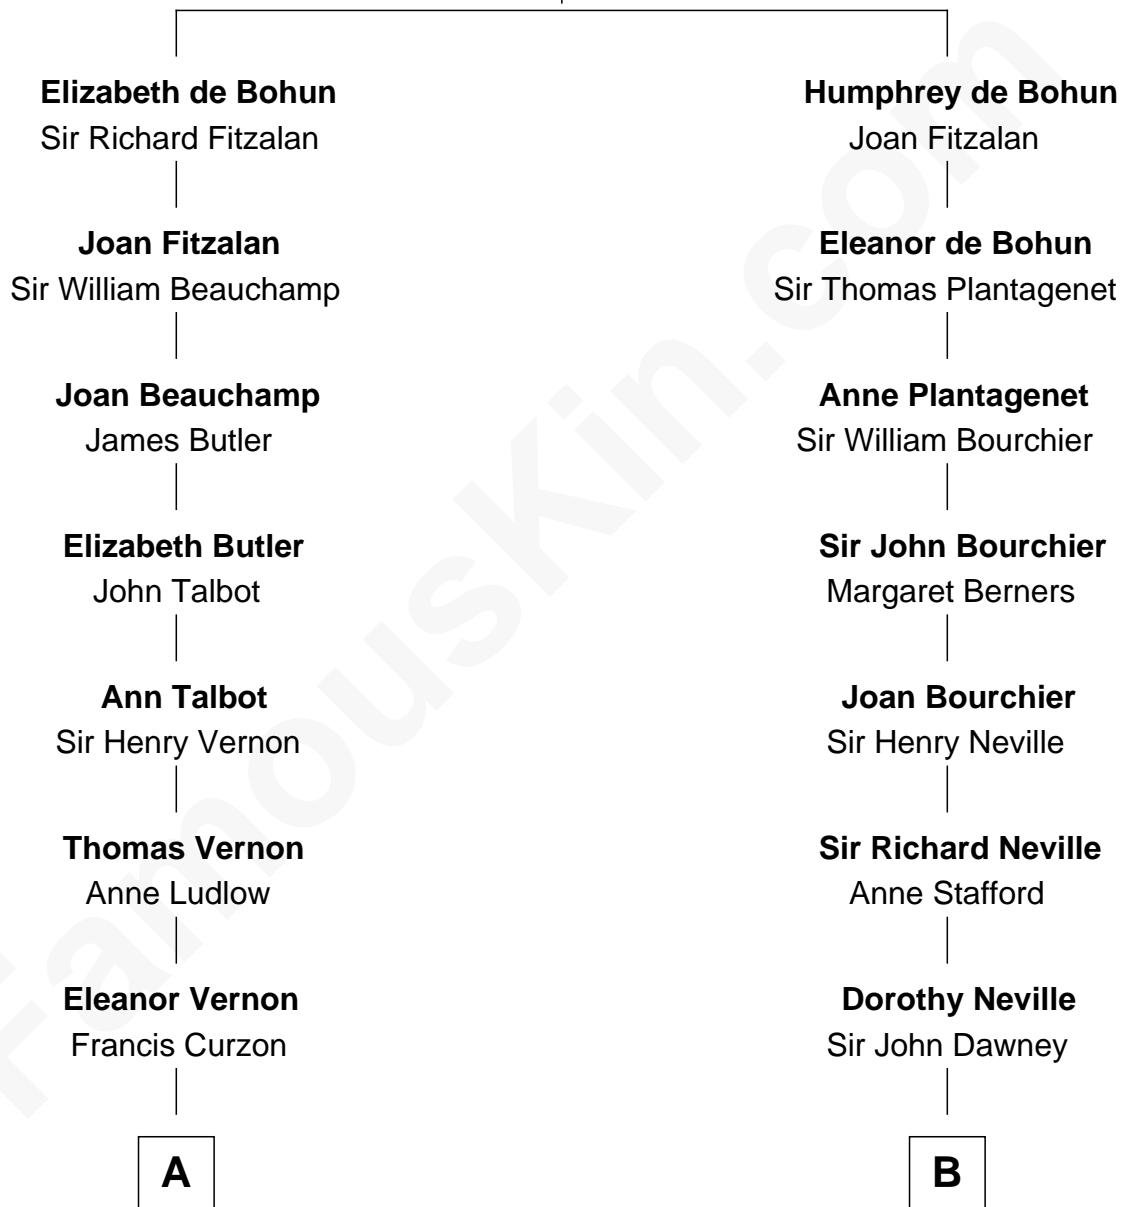

FamousKin.com Relationship Chart of

Oliver Platt

Movie Actor

20th cousin of

Jimmy Carter

39th U.S. President

Sir William de Bohun
Elizabeth de Badlesmere

C

Cynthia Burke Roche

Arthur Scott Burden

Eileen Burden

Walter Maynard

Sheila Maynard

Nicholas Platt

Oliver Platt

Movie Actor

D

James E. Pratt

Sophonra C. Cowan

Nina Pratt

William Archibald Carter

Earl Carter

Lillian Gordy

Jimmy Carter

39th U.S. President