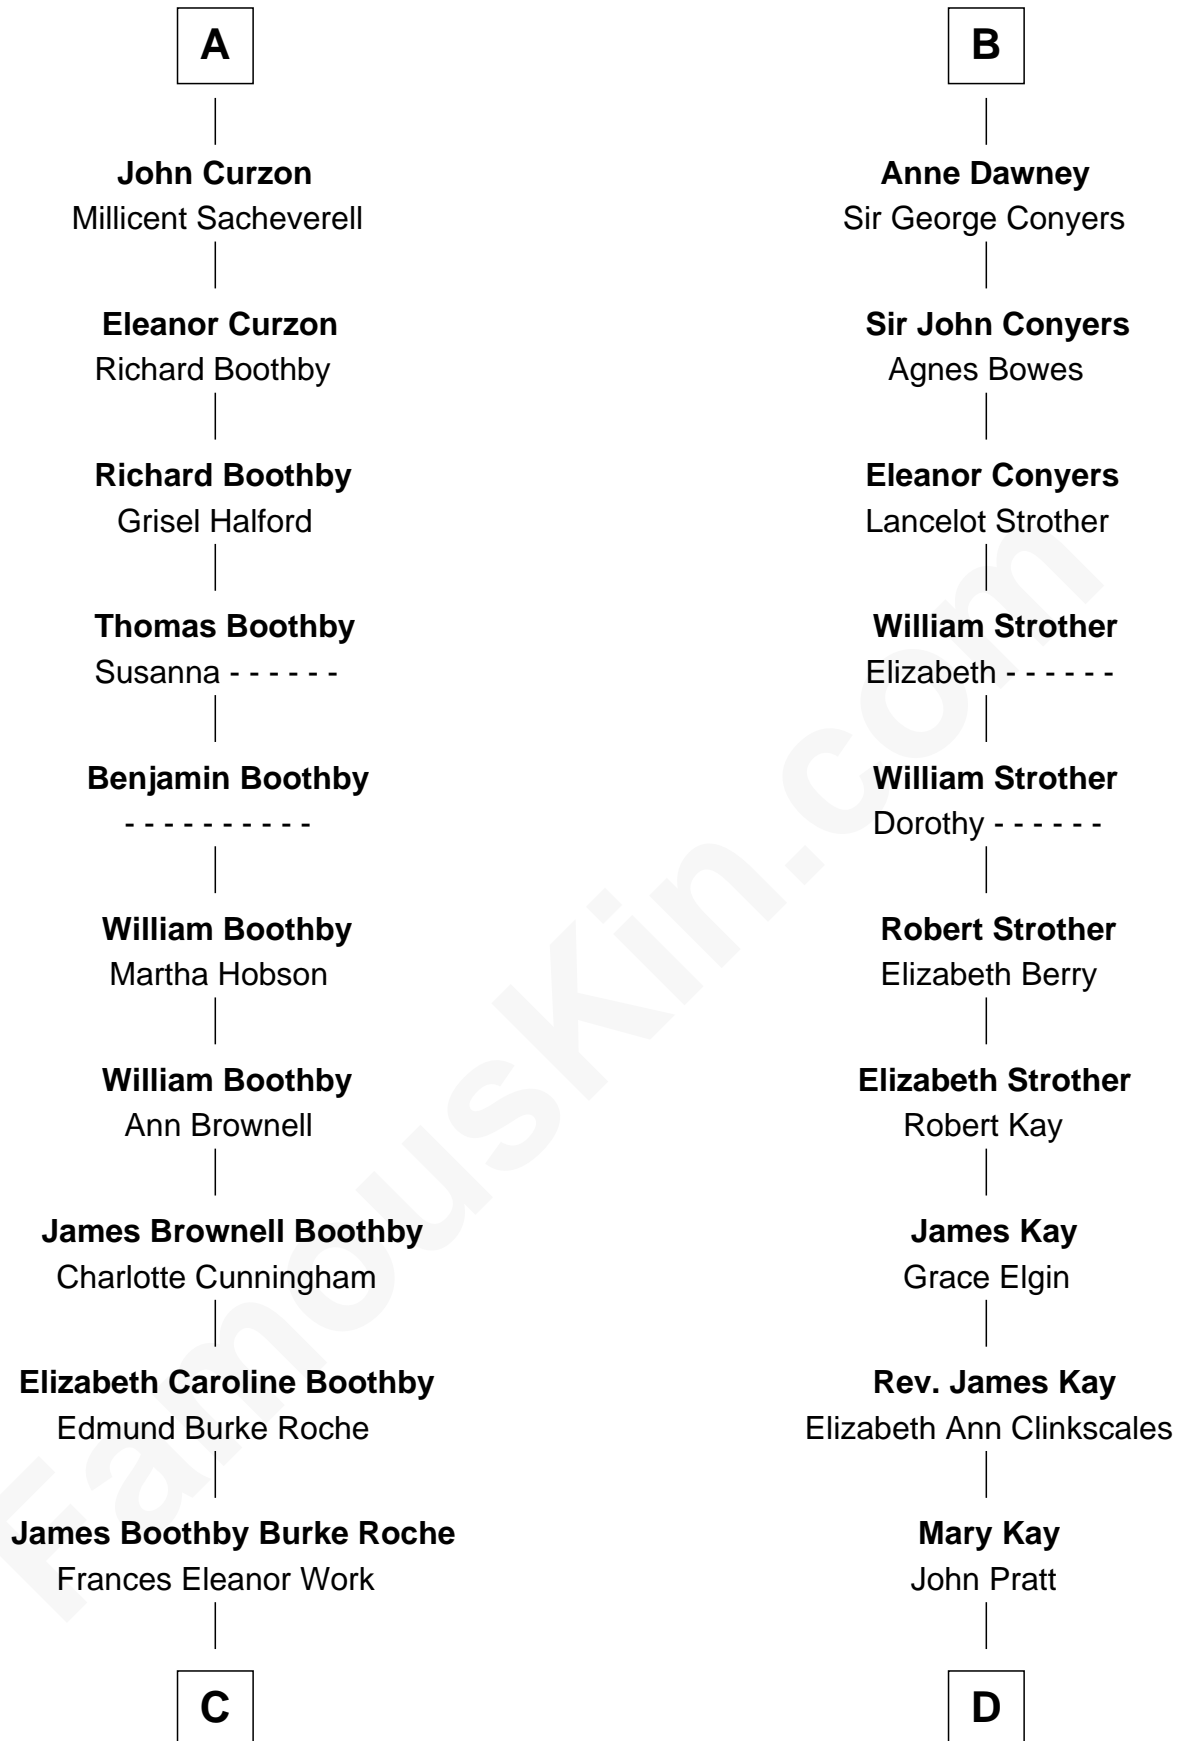

FamousKin.com Relationship Chart of

Oliver Platt

Movie Actor

20th cousin of

Jimmy Carter

39th U.S. President

Sir William de Bohun
Elizabeth de Badlesmere

C

Cynthia Burke Roche

Arthur Scott Burden

Eileen Burden

Walter Maynard

Sheila Maynard

Nicholas Platt

Oliver Platt

Movie Actor

D

James E. Pratt

Sophonra C. Cowan

Nina Pratt

William Archibald Carter

Earl Carter

Lillian Gordy

Jimmy Carter

39th U.S. President