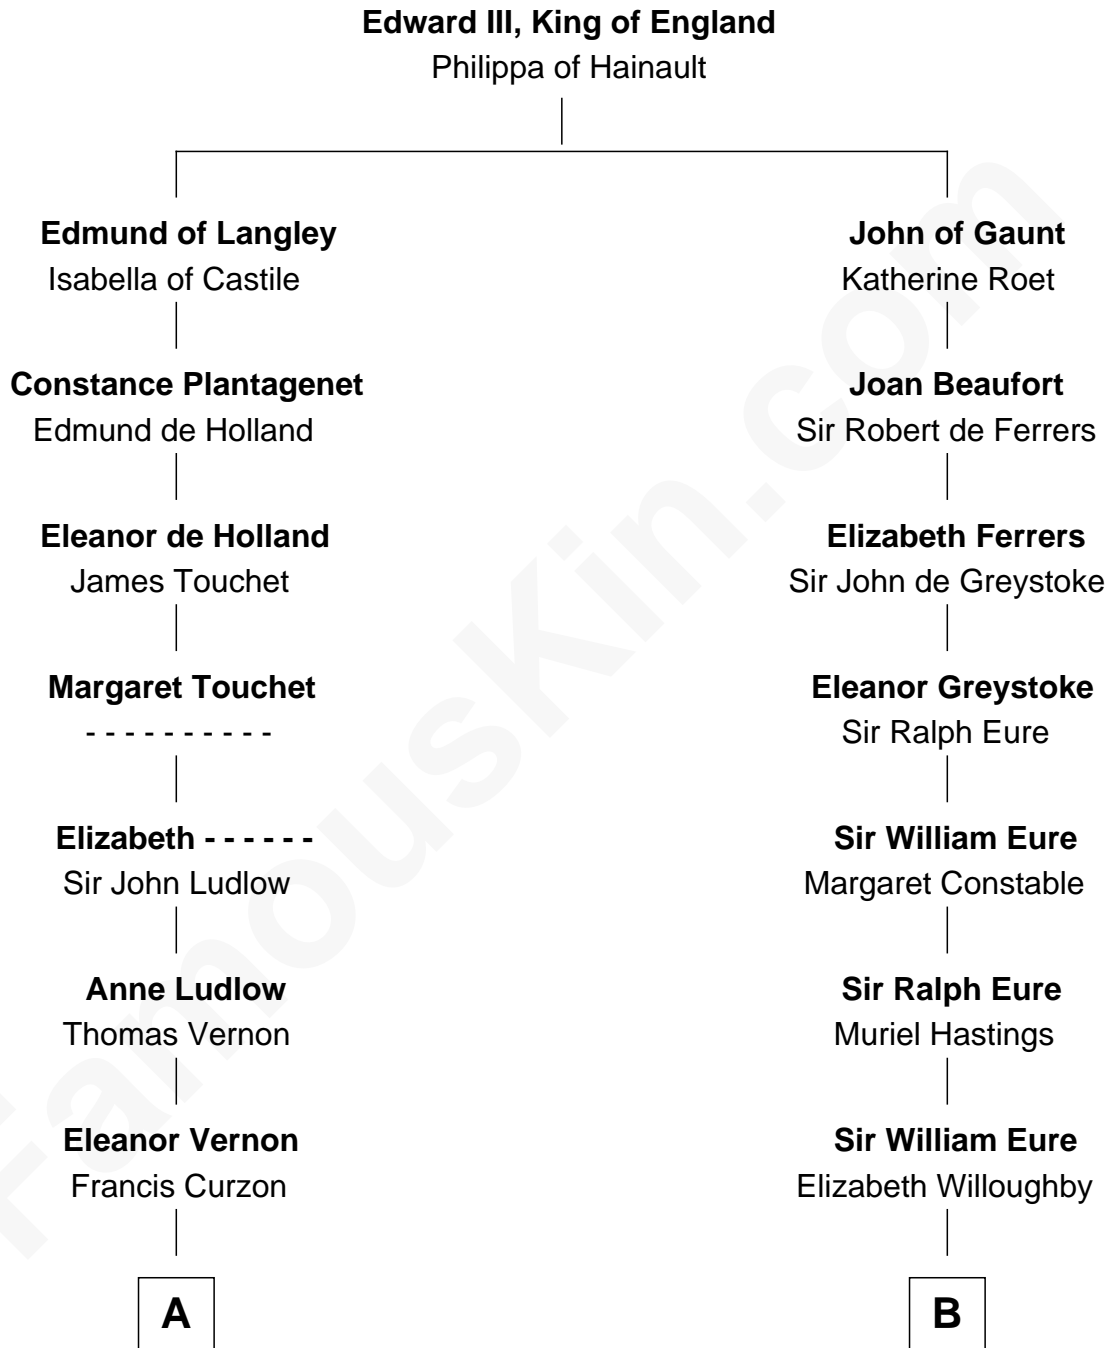

**FamousKin.com**  
**Relationship Chart of**  
**Oliver Platt**  
*Movie Actor*

18th cousin 2 times removed of  
**William Howard Taft**  
*27th U.S. President*

**C**

**Cynthia Burke Roche**  
Arthur Scott Burden

**Eileen Burden**  
Walter Maynard

**Sheila Maynard**  
Nicholas Platt

**Oliver Platt**  
*Movie Actor*

**D**

**Alphonso Taft**  
Louisa Maria Torrey

**William Howard Taft**  
*27th U.S. President*

FamousKin.com