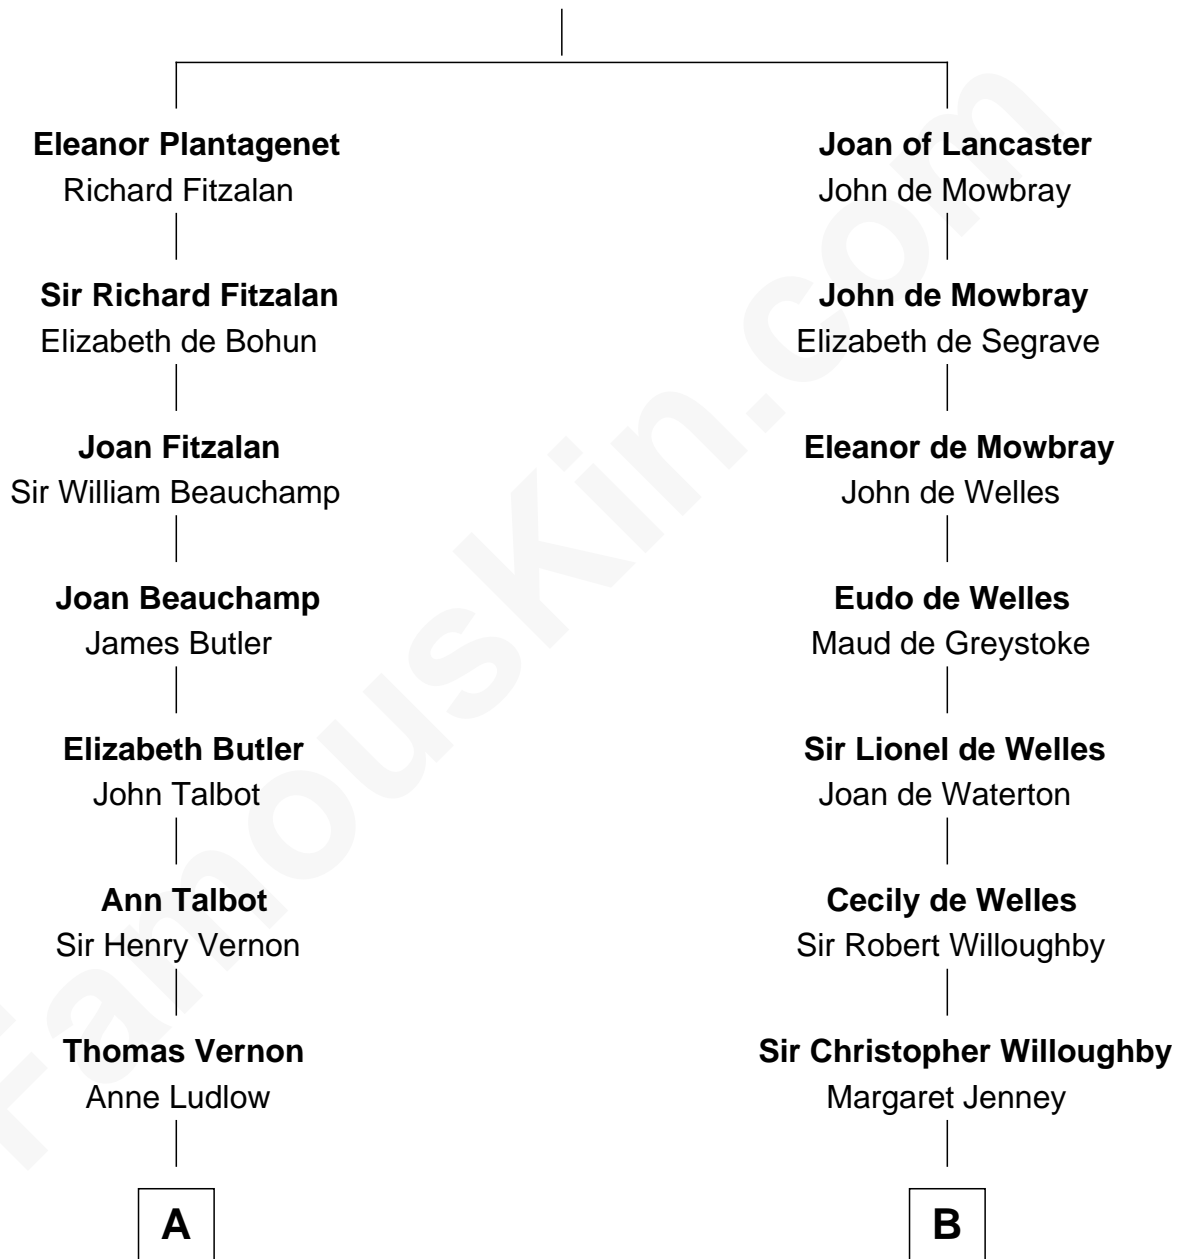

FamousKin.com Relationship Chart of

Oliver Platt
Movie Actor

19th cousin 2 times removed of

William Howard Taft
27th U.S. President

Henry Plantagenet
Maud de Chaworth

C

James Boothby Burke Roche

Frances Eleanor Work

Cynthia Burke Roche

Arthur Scott Burden

Eileen Burden

Walter Maynard

Sheila Maynard

Nicholas Platt

Oliver Platt

Movie Actor

D

Peter Rawson Taft

Sylvia Howard

Alphonso Taft

Louisa Maria Torrey

William Howard Taft

27th U.S. President