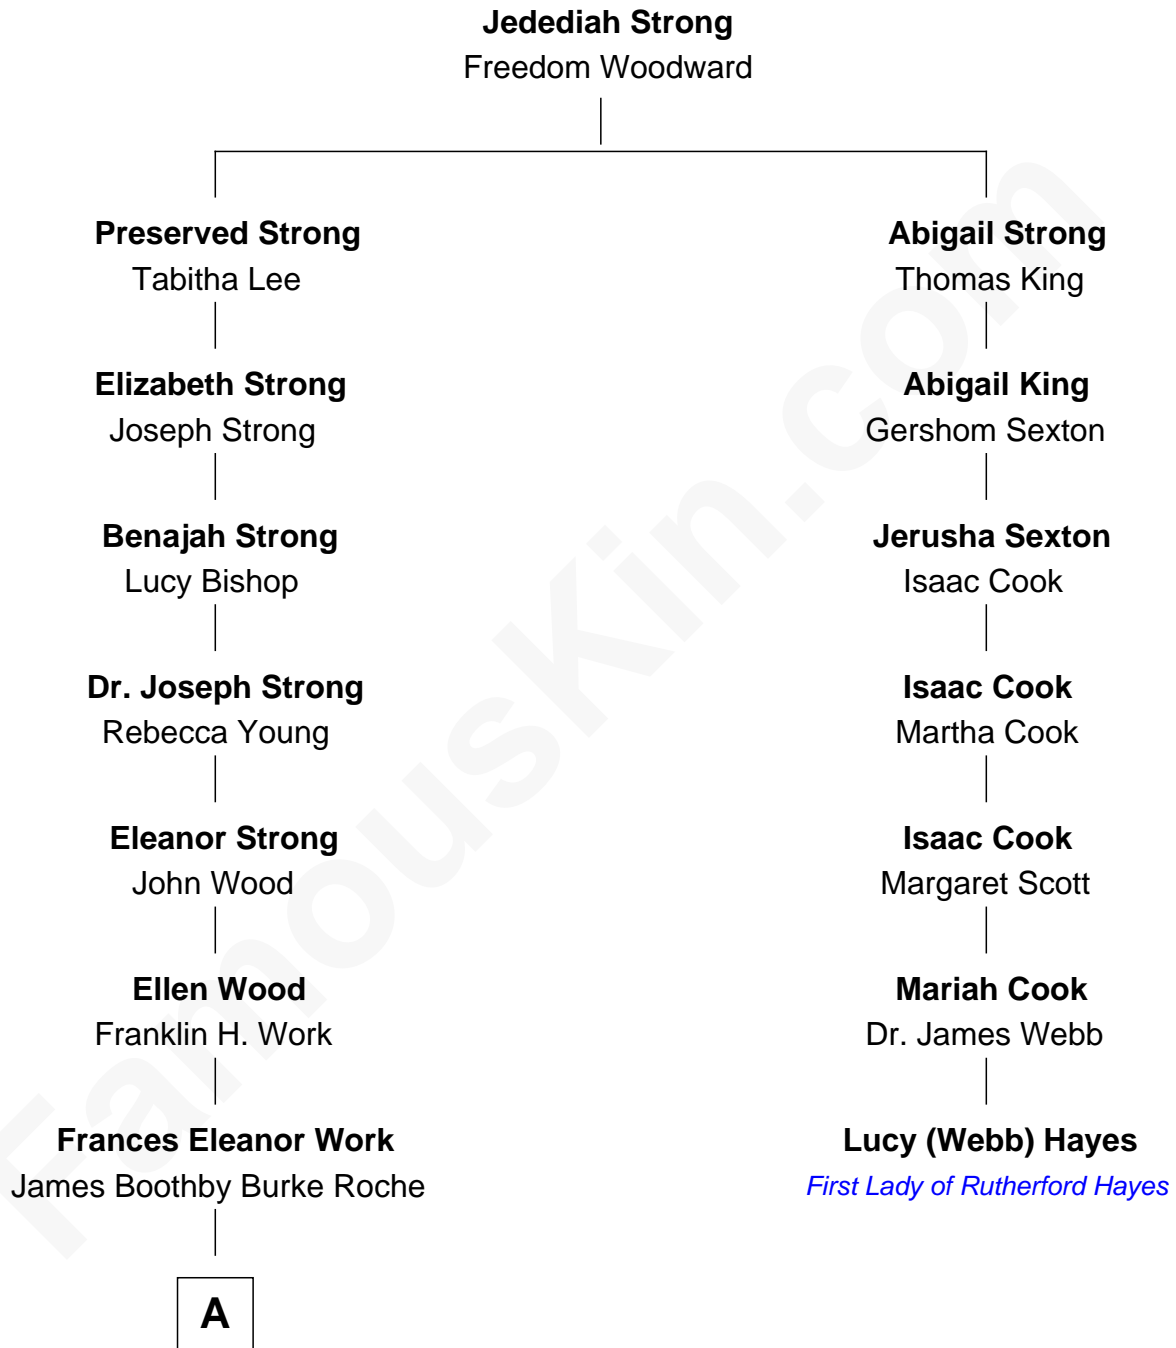

FamousKin.com Relationship Chart of

Oliver Platt
Movie Actor

6th cousin 4 times removed of

Lucy (Webb) Hayes
First Lady of President Rutherford B. Hayes

A

—
Cynthia Burke Roche

Arthur Scott Burden

—
Eileen Burden

Walter Maynard

—
Sheila Maynard

Nicholas Platt

—
Oliver Platt

Movie Actor

FamousKin.com