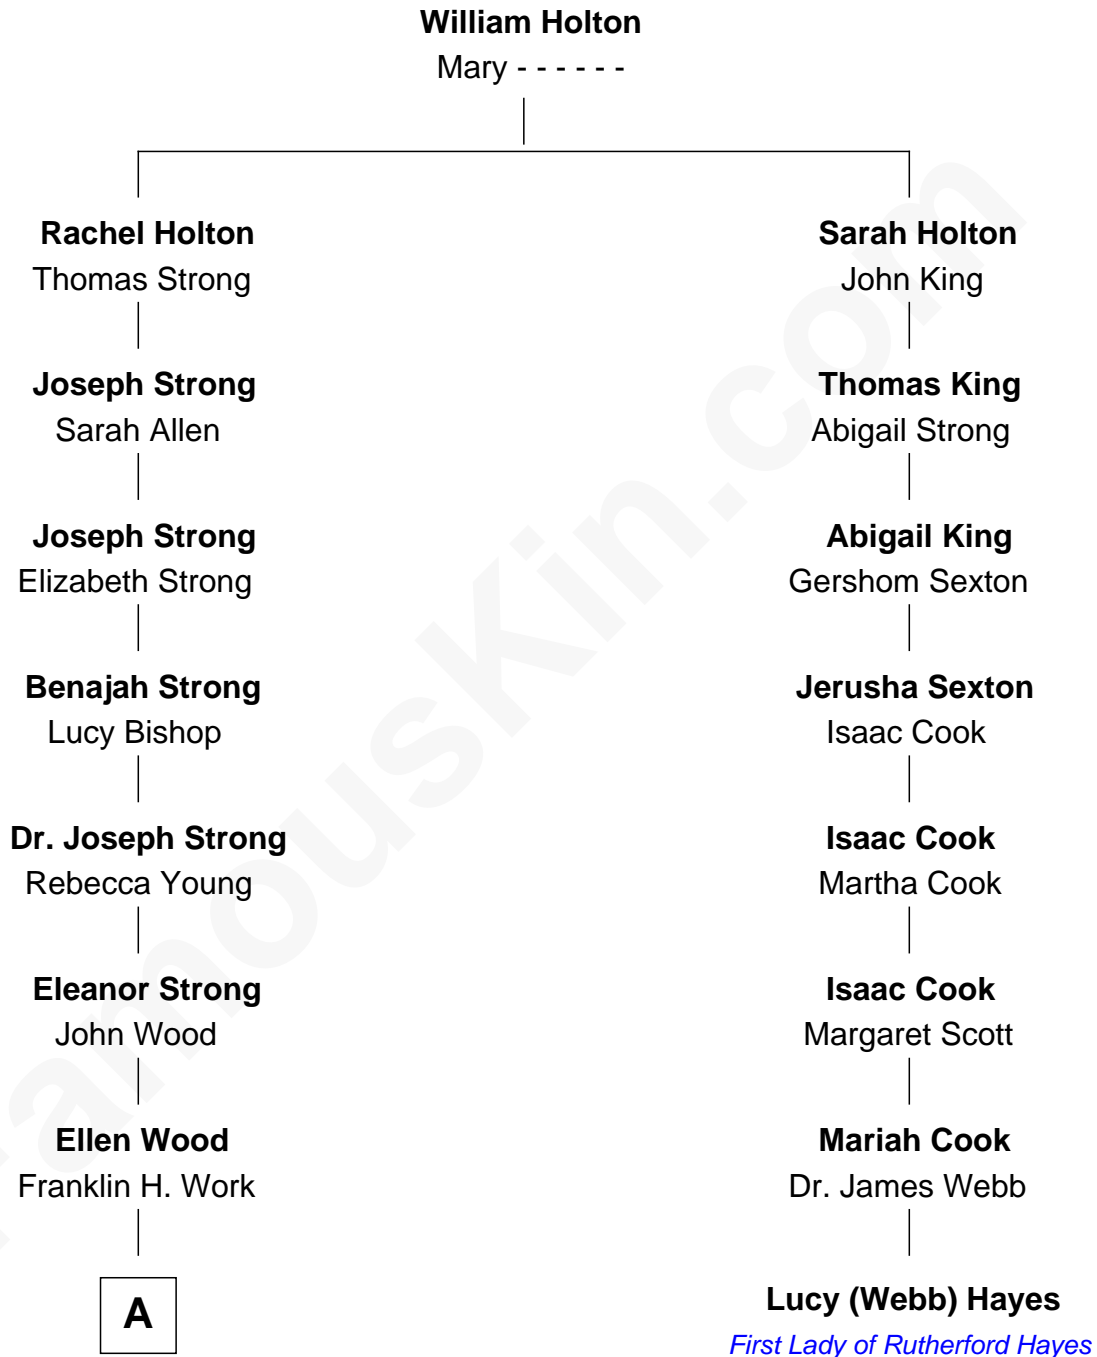

FamousKin.com Relationship Chart of

Oliver Platt
Movie Actor

7th cousin 4 times removed of

Lucy (Webb) Hayes
First Lady of President Rutherford B. Hayes

A

—
Frances Eleanor Work
James Boothby Burke Roche

—
Cynthia Burke Roche
Arthur Scott Burden

—
Eileen Burden
Walter Maynard

—
Sheila Maynard
Nicholas Platt

—
Oliver Platt
Movie Actor