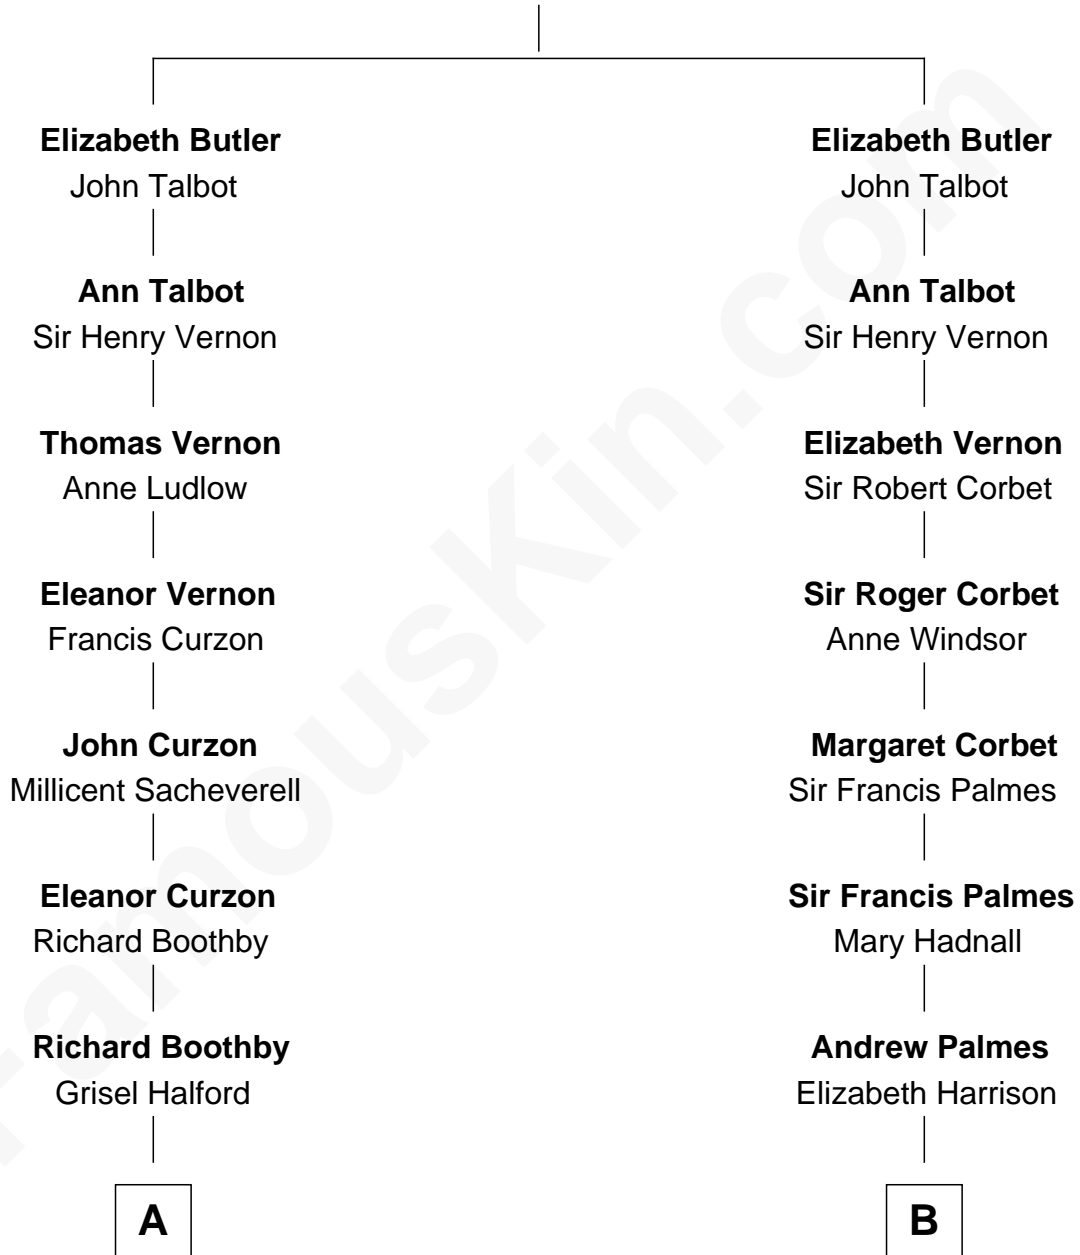

FamousKin.com
Relationship Chart of
Oliver Platt
Movie Actor

15th cousin 2 times removed of

John D. Rockefeller
Founder of the Standard Oil Company

James Butler
 Joan Beauchamp

Oliver Platt photo by [Bridget Laudien](#) (CC BY-SA 3.0)