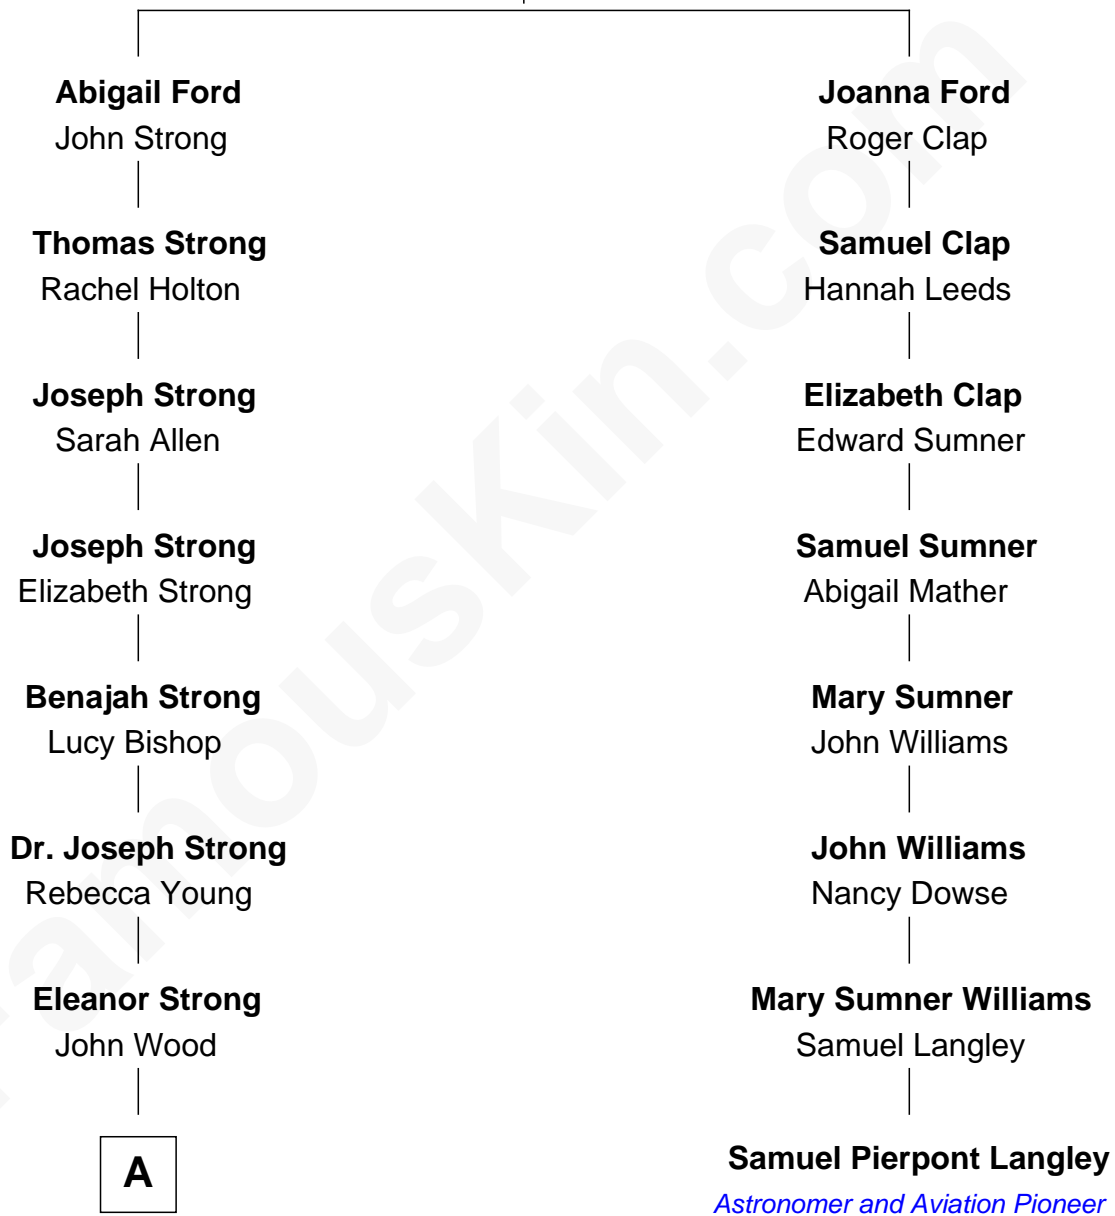

# FamousKin.com Relationship Chart of

**Oliver Platt**

*Movie Actor*

7th cousin 5 times removed of

**Samuel Pierpont Langley**

*Astronomer and Aviation Pioneer*

**Thomas Ford**  
Elizabeth Charde

**A**

—  
**Ellen Wood**

Franklin H. Work

—  
**Frances Eleanor Work**

James Boothby Burke Roche

—  
**Cynthia Burke Roche**

Arthur Scott Burden

—  
**Eileen Burden**

Walter Maynard

—  
**Sheila Maynard**

Nicholas Platt

—  
**Oliver Platt**

*Movie Actor*