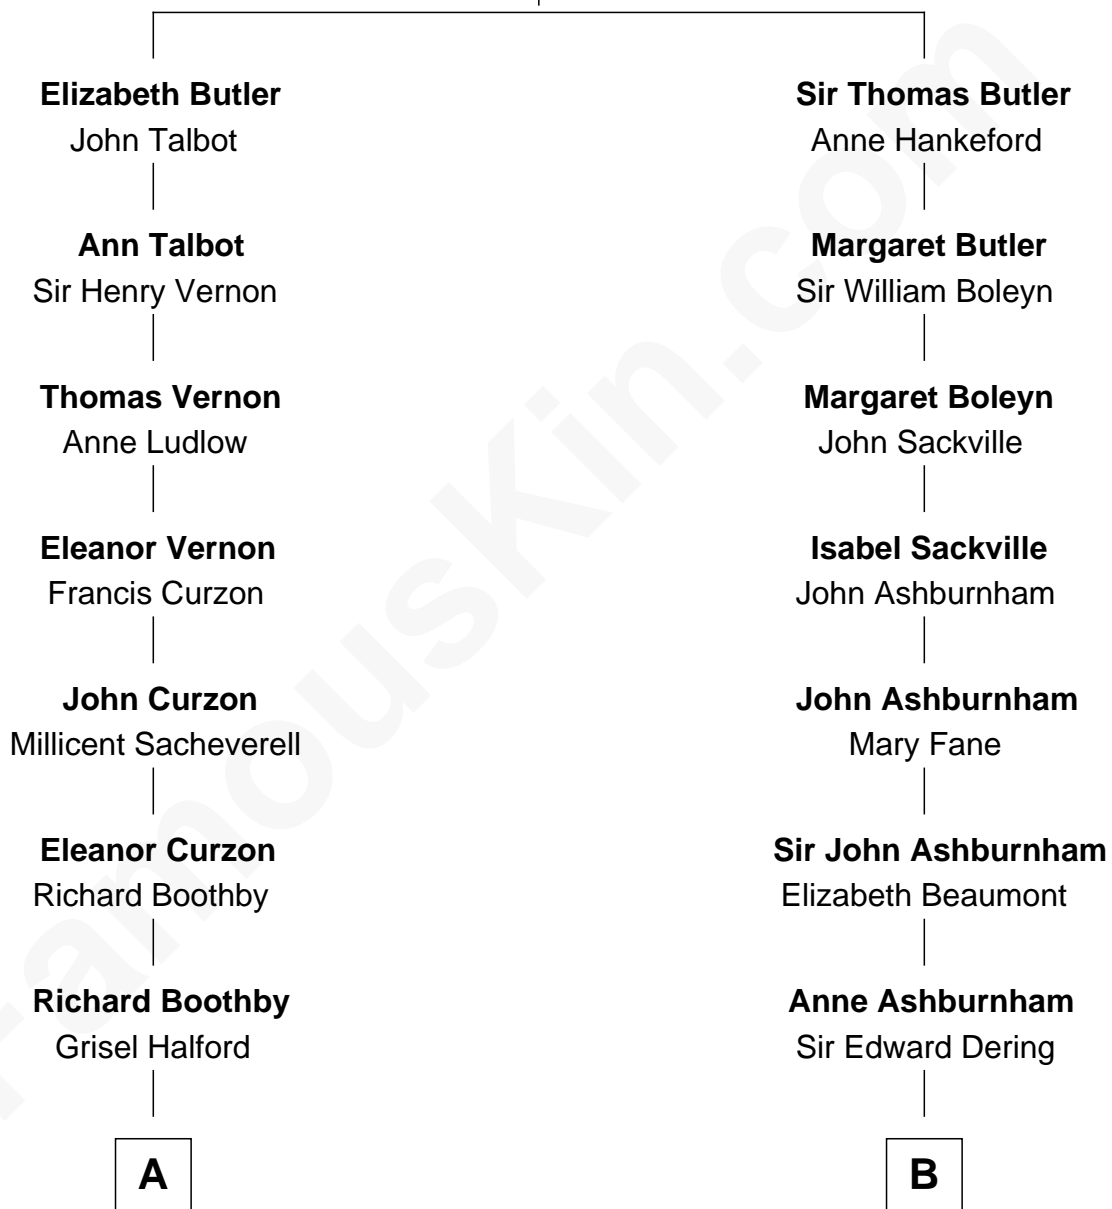

FamousKin.com

Relationship Chart of

Oliver Platt

Movie Actor

17th cousin of

Camilla Parker Bowles

Queen Consort of the United Kingdom

James Butler
Joan Beauchamp

Oliver Platt photo by [Bridget Laudien](#) (CC BY-SA 3.0)

Camilla Parker Bowles photo by [Agência Brasil](#) (CC BY 3.0 BRAZIL)