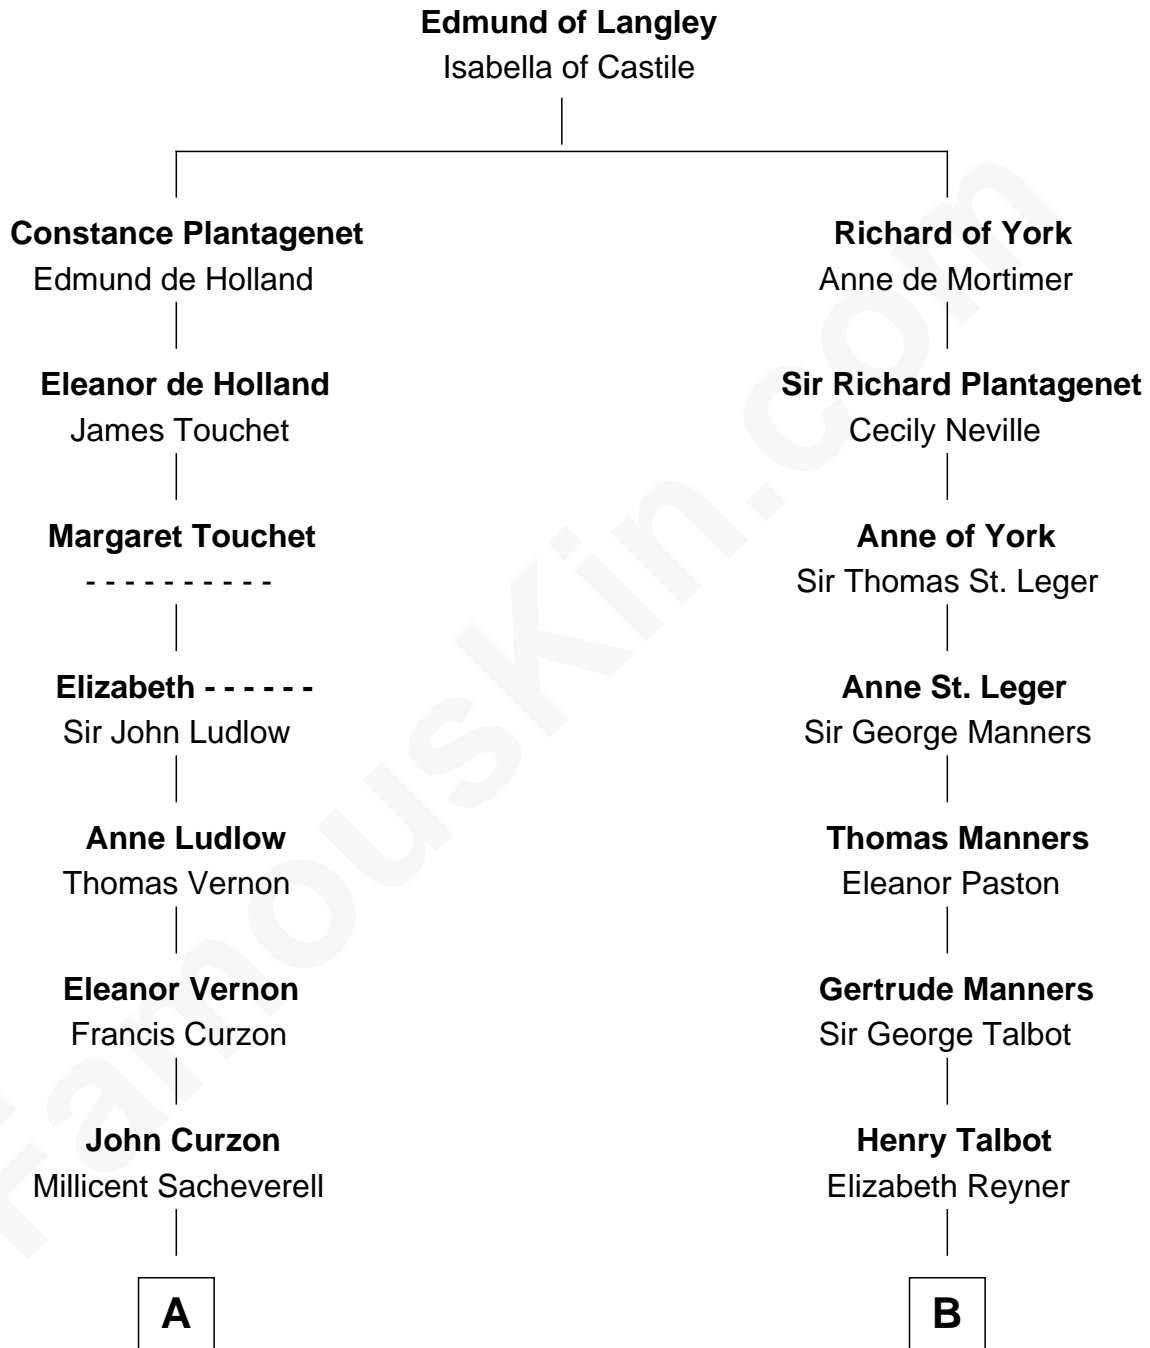

FamousKin.com Relationship Chart of

Oliver Platt
Movie Actor

18th cousin 1 time removed of

Camilla Parker Bowles
Queen Consort of the United Kingdom

C

Eileen Burden
Walter Maynard

Sheila Maynard
Nicholas Platt

Oliver Platt
Movie Actor

D

Rosalind Maud Cubitt
Bruce Middleton Hope Shand

Camilla Parker Bowles
Queen Consort

FamousKin.com