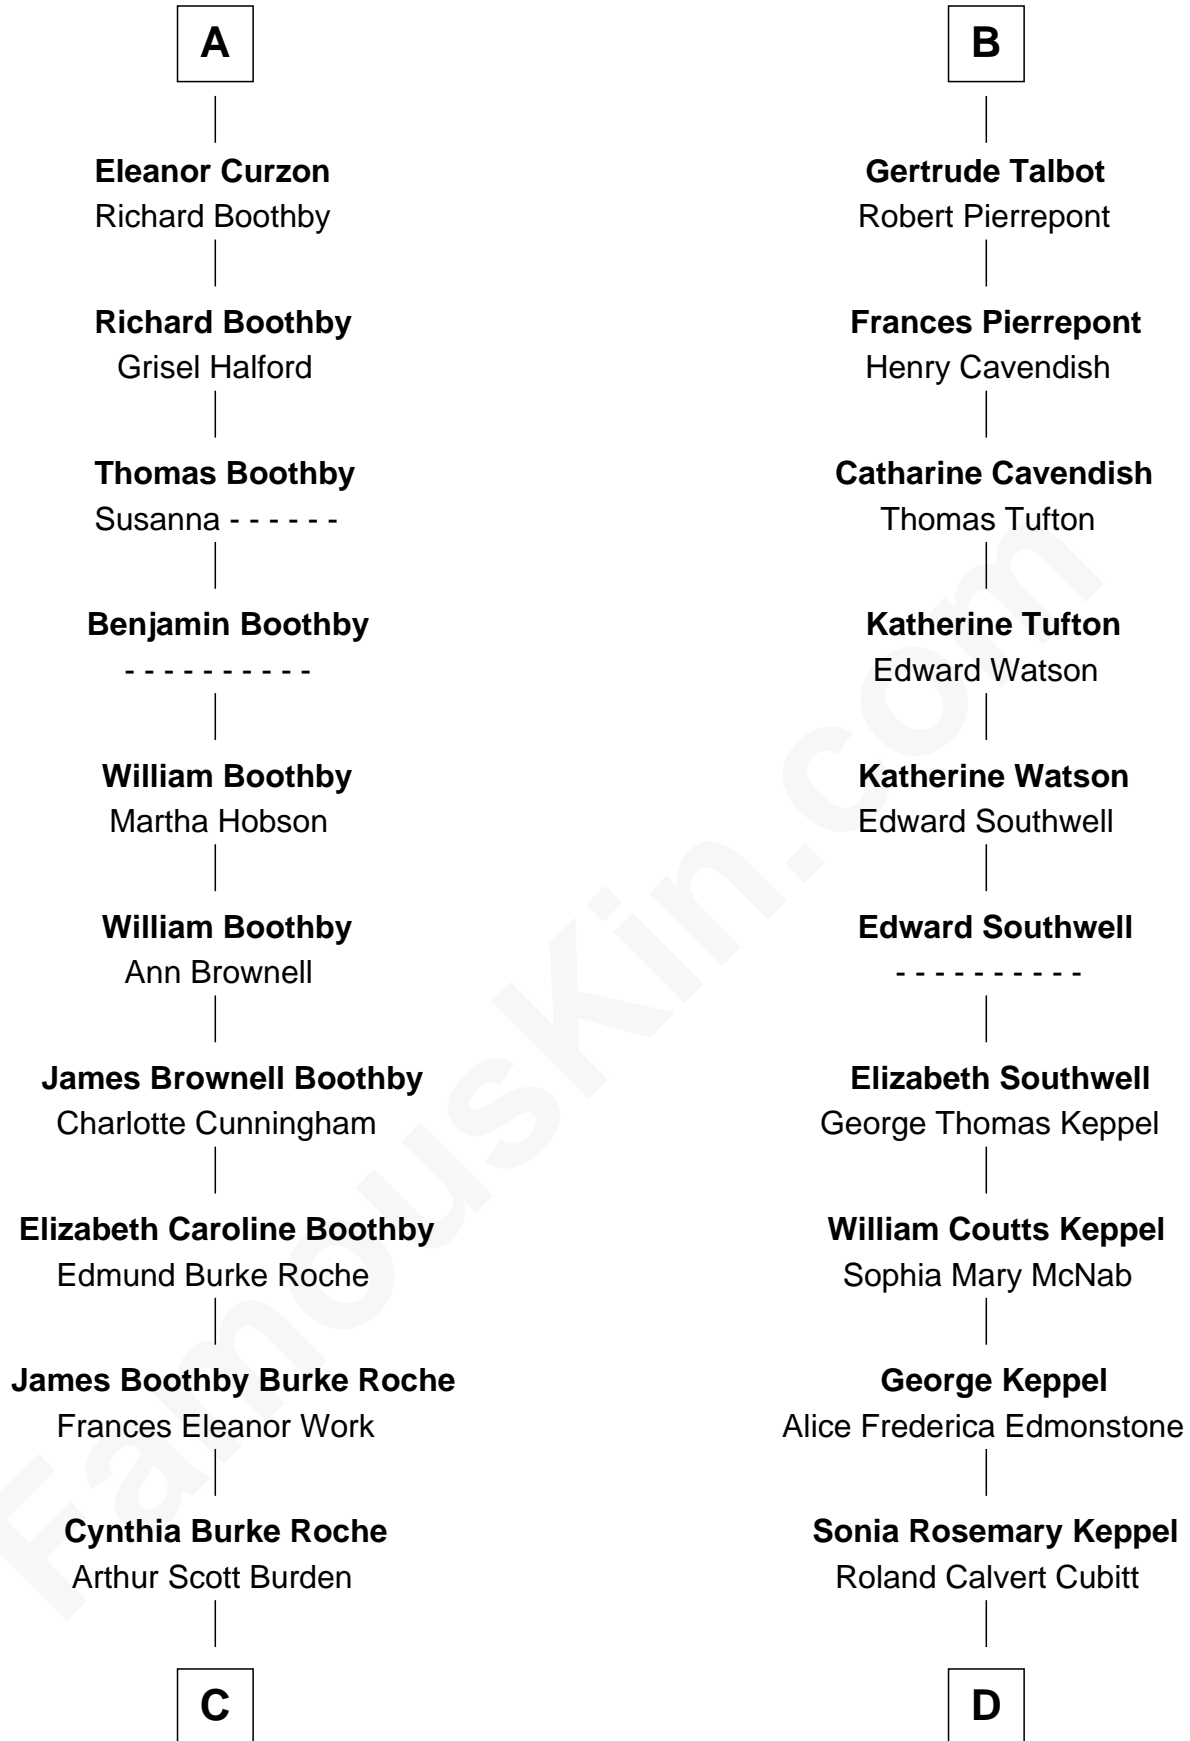

FamousKin.com Relationship Chart of

Oliver Platt
Movie Actor

18th cousin 1 time removed of

Camilla Parker Bowles
Queen Consort of the United Kingdom

C

Eileen Burden
Walter Maynard

Sheila Maynard
Nicholas Platt