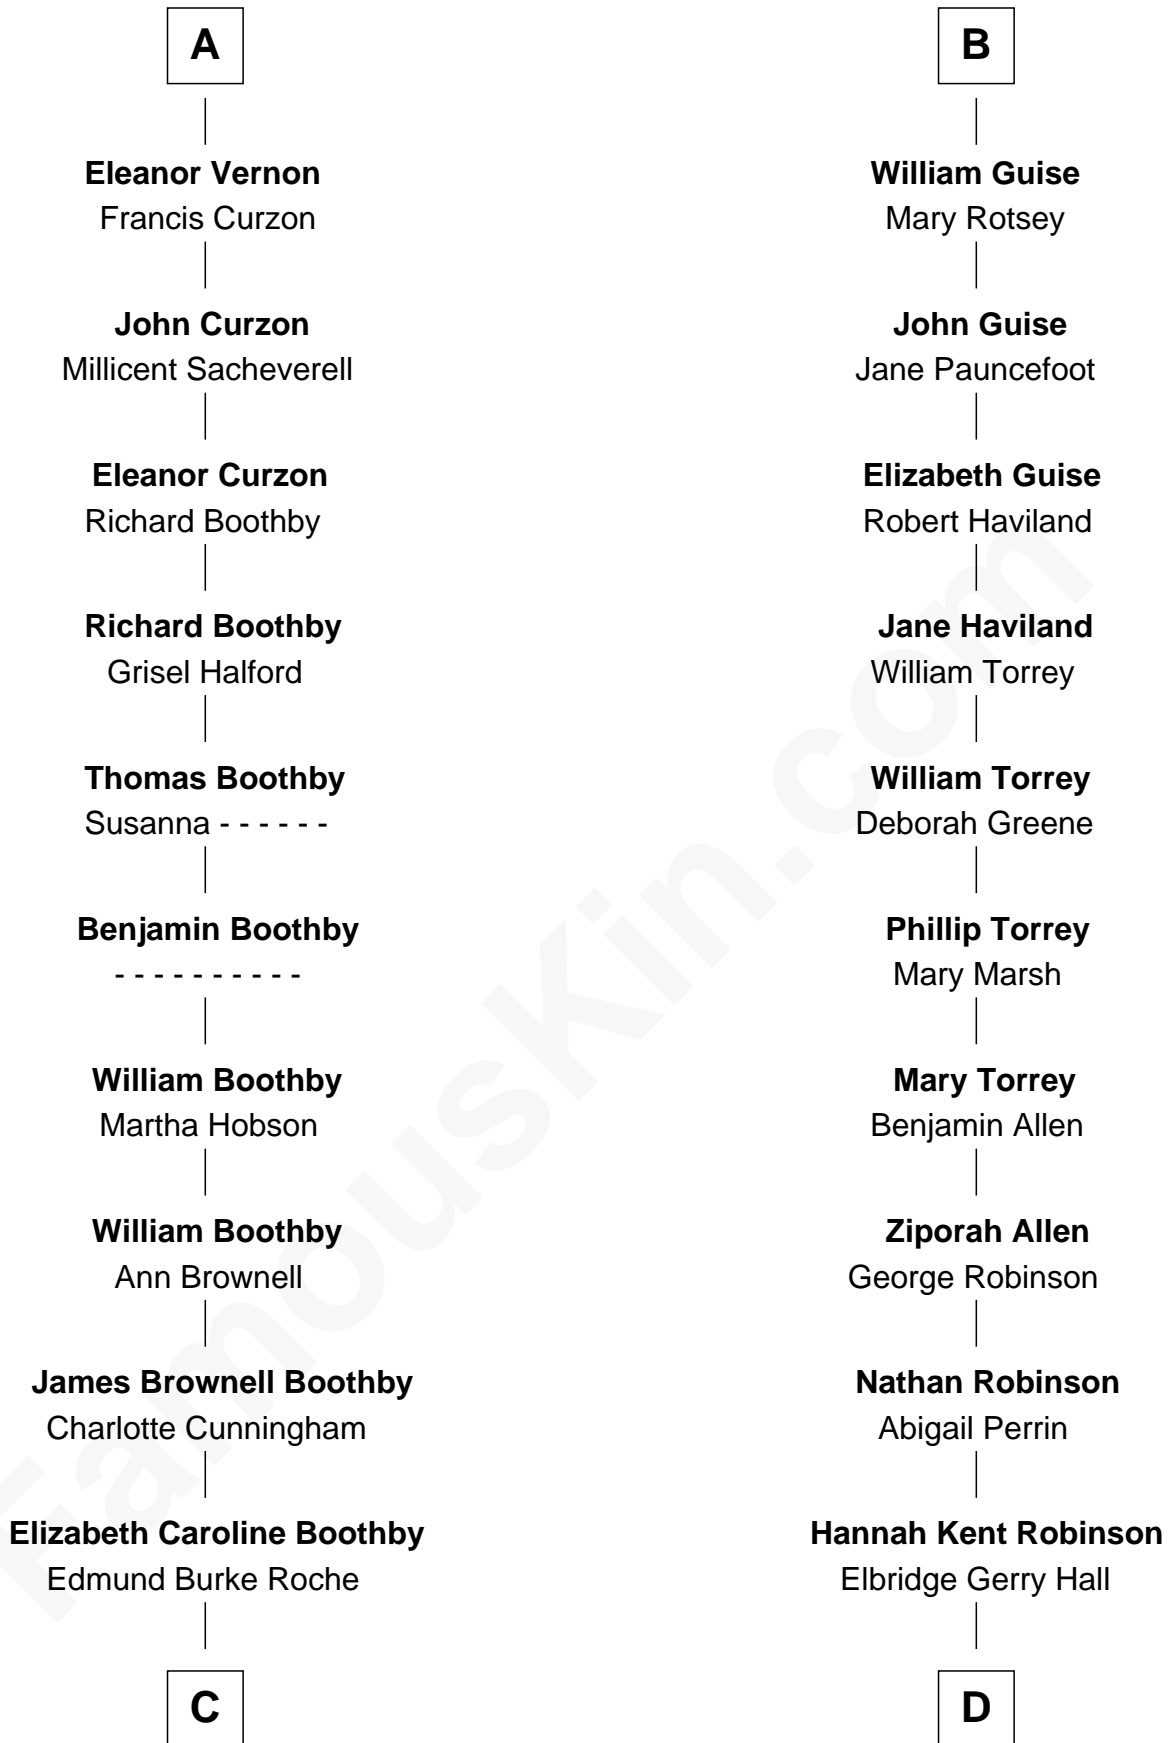

FamousKin.com Relationship Chart of

Oliver Platt

Movie Actor

20th cousin 1 time removed of

Raquel Welch

Movie Actress

Henry Plantagenet

Maud de Chaworth

C

James Boothby Burke Roche

Frances Eleanor Work

Cynthia Burke Roche

Arthur Scott Burden

Eileen Burden

Walter Maynard

Sheila Maynard