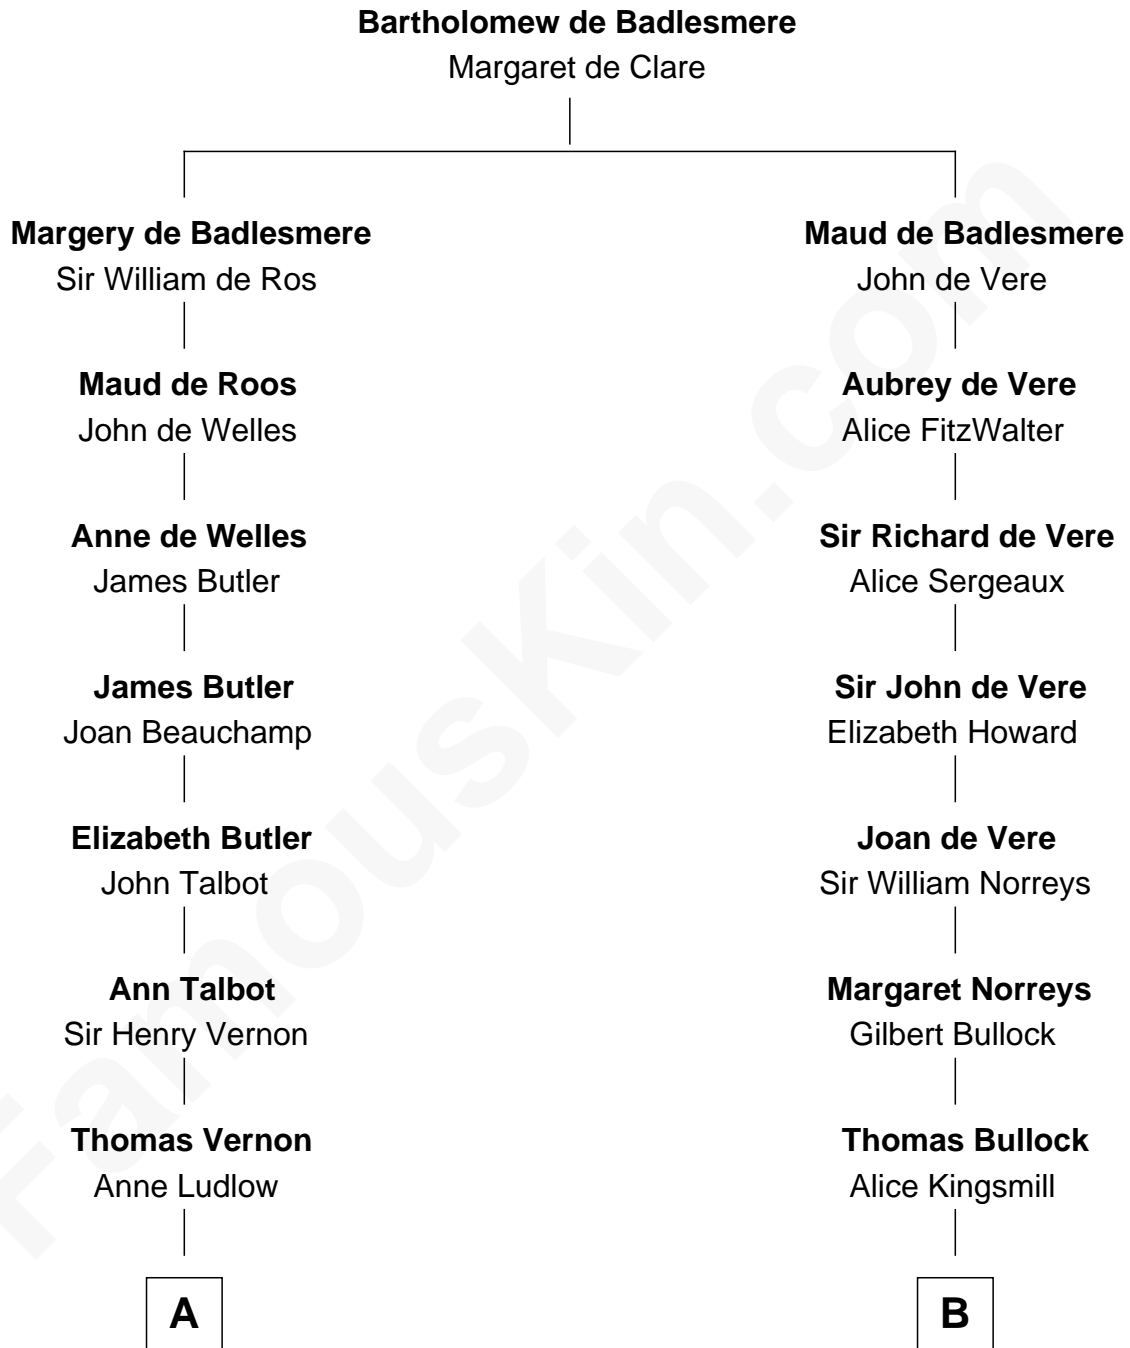

FamousKin.com
Relationship Chart of
Oliver Platt
Movie Actor

19th cousin 2 times removed of
Lou (Henry) Hoover
First Lady of President Herbert Hoover

C

James Boothby Burke Roche

Frances Eleanor Work

Cynthia Burke Roche

Arthur Scott Burden

Eileen Burden

Walter Maynard

Sheila Maynard

Nicholas Platt

Oliver Platt

Movie Actor

D

Philomelia Sophia Scobey

Phineas Weed

Florence Ida Weed

Charles Delano Henry

Lou (Henry) Hoover

First Lady of Herbert Hoover