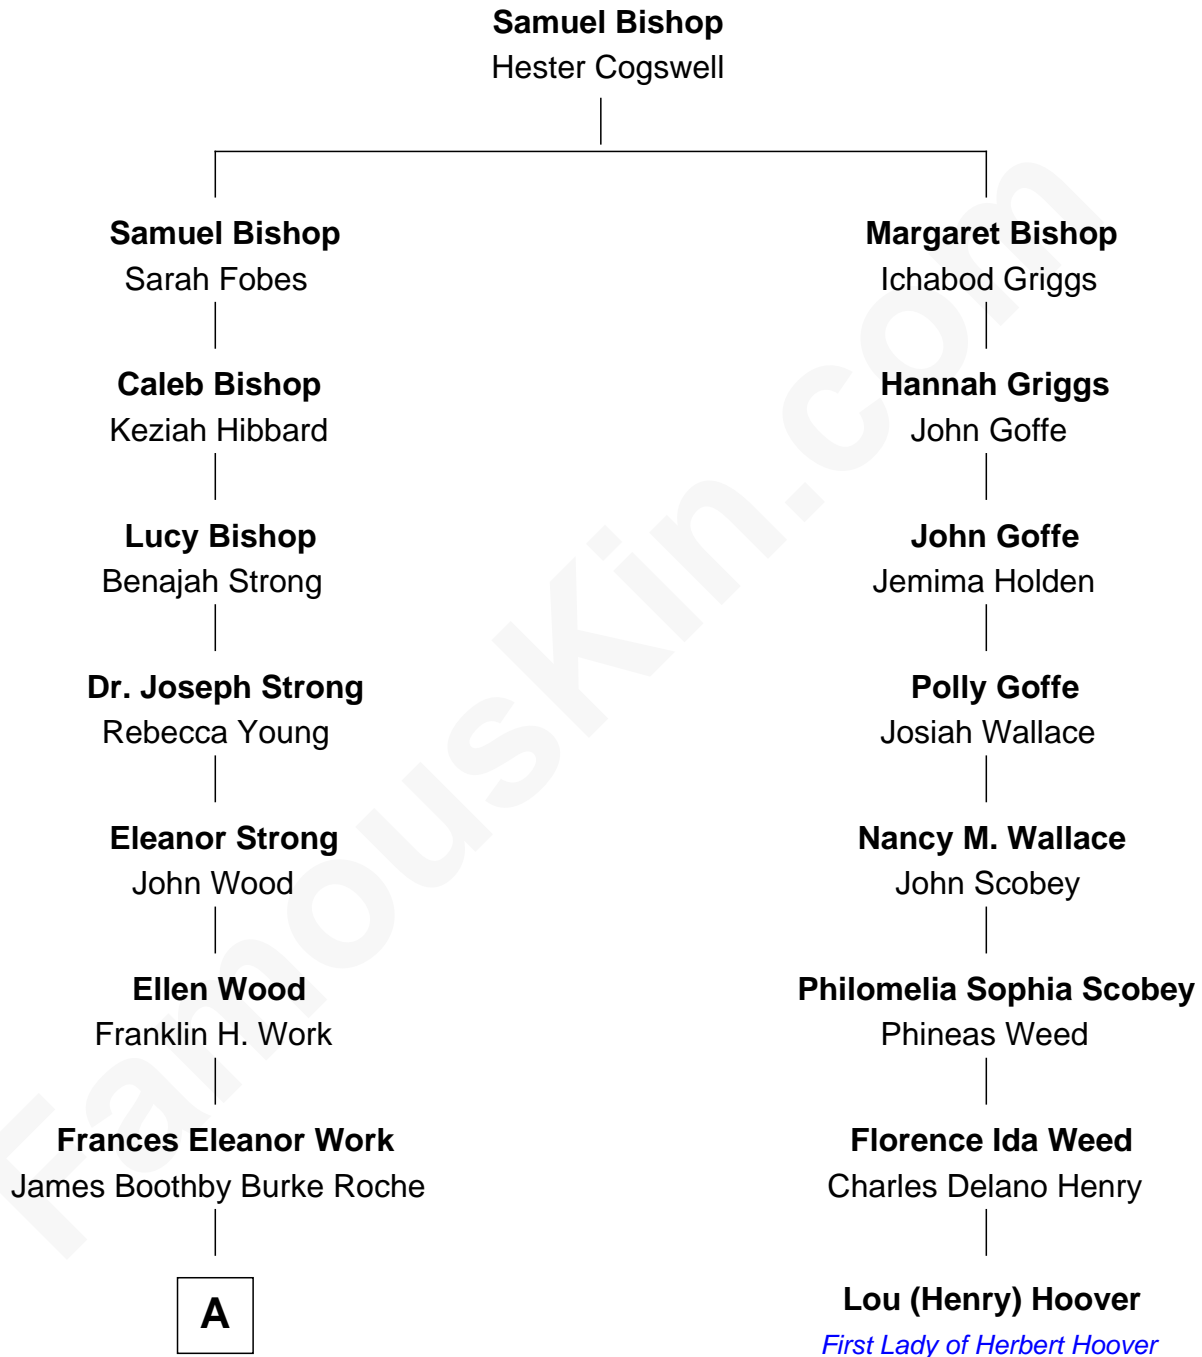

FamousKin.com Relationship Chart of

Oliver Platt
Movie Actor

7th cousin 3 times removed of

Lou (Henry) Hoover
First Lady of President Herbert Hoover

A

—
Cynthia Burke Roche

Arthur Scott Burden

—
Eileen Burden

Walter Maynard

—
Sheila Maynard

Nicholas Platt

—
Oliver Platt

Movie Actor

FamousKin.com