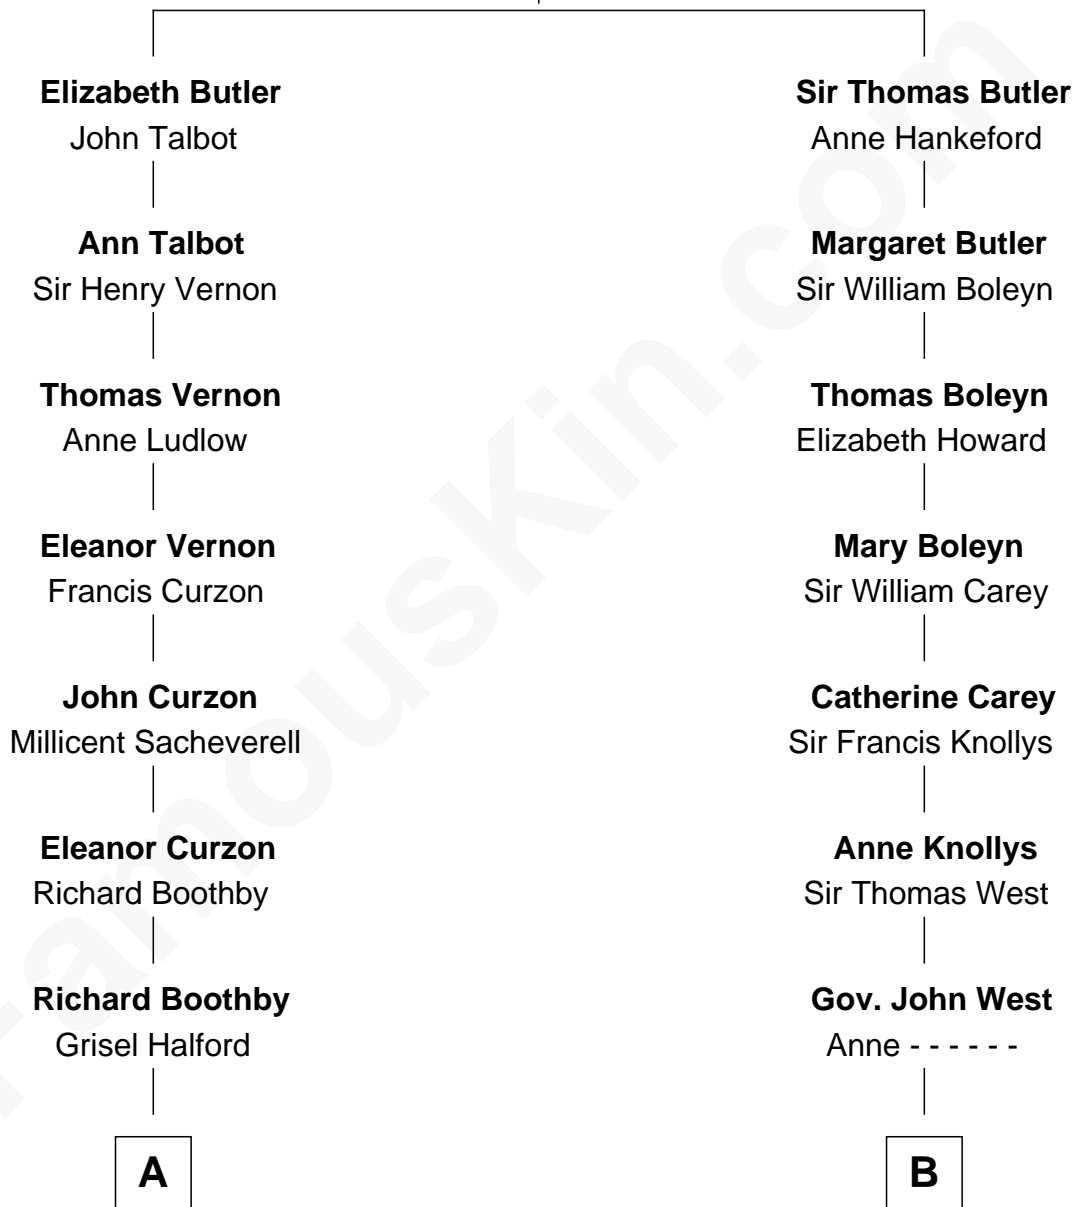

# FamousKin.com Relationship Chart of

**Oliver Platt**

*Movie Actor*

15th cousin 2 times removed of

**Edith (Bolling) Wilson**

*First Lady of President Woodrow Wilson*

**James Butler**  
Joan Beauchamp

Oliver Platt photo by [Bridget Laudien](#) (CC BY-SA 3.0)