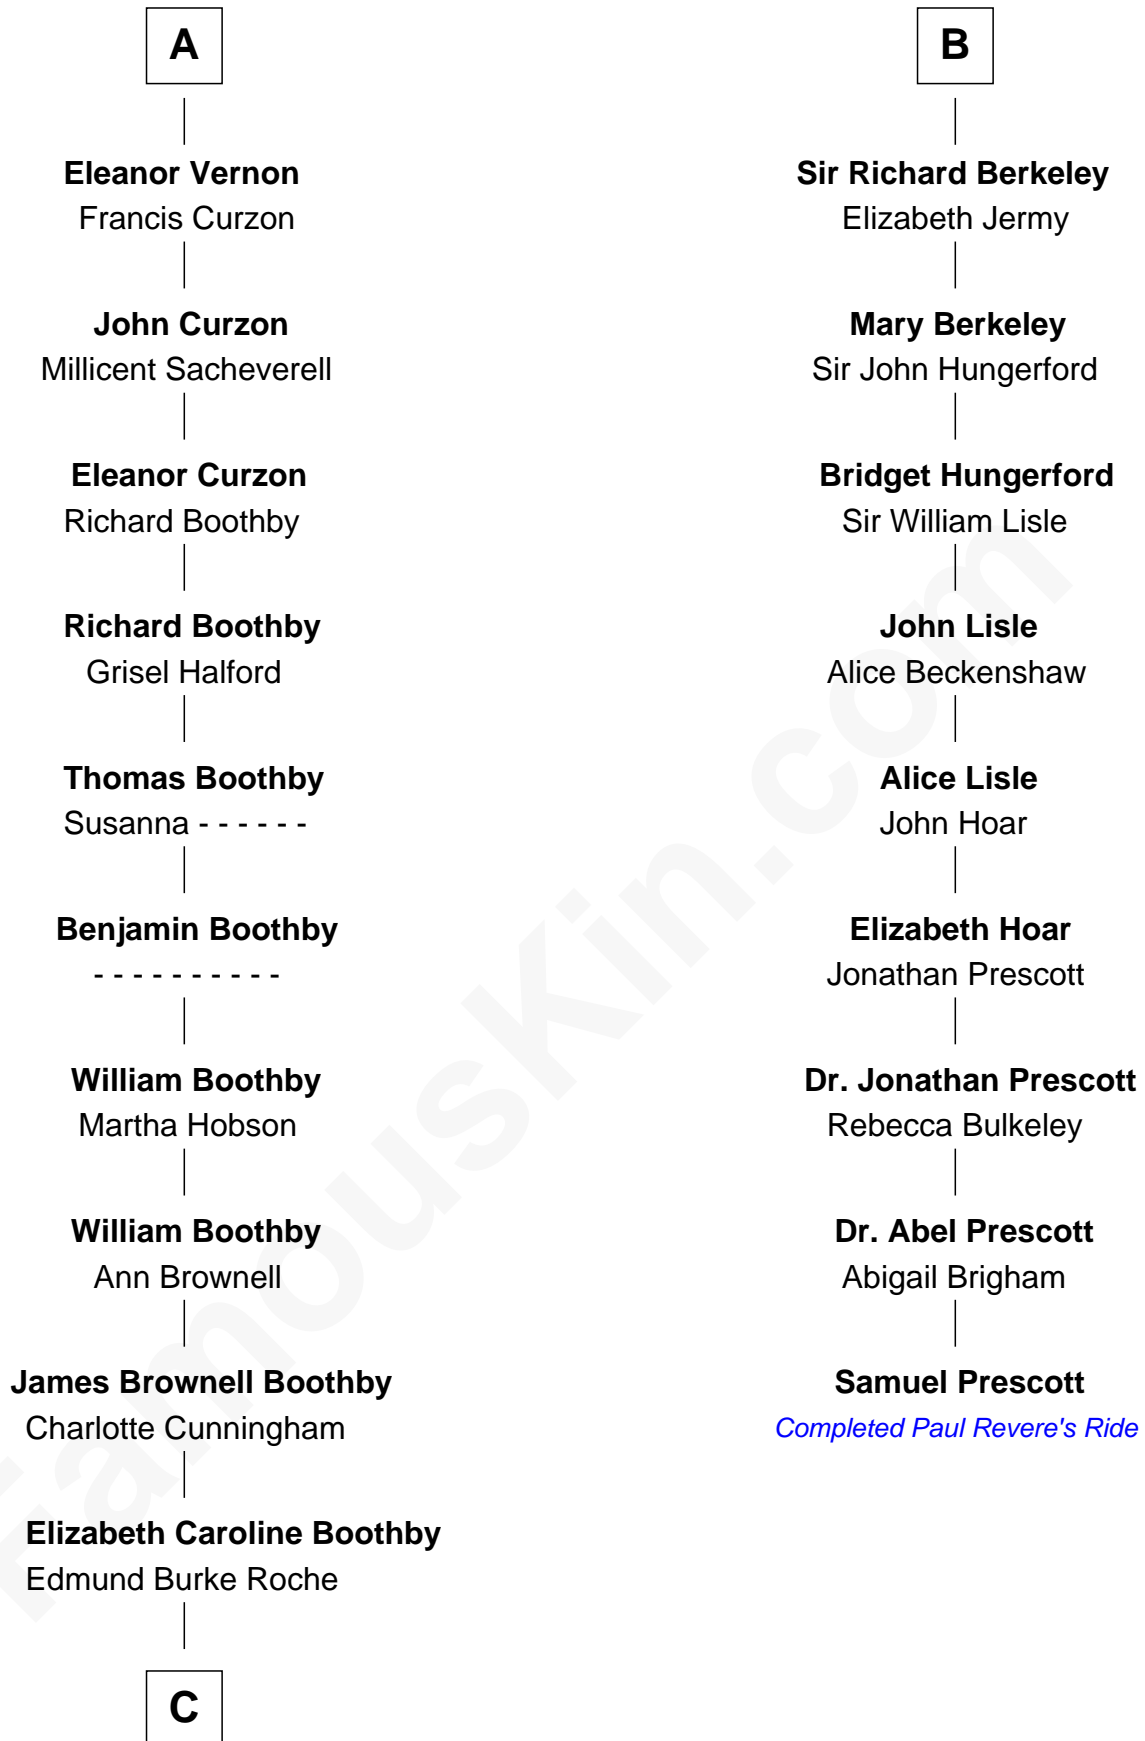

FamousKin.com Relationship Chart of

Oliver Platt
Movie Actor

15th cousin 6 times removed of

Samuel Prescott

Completed Paul Revere's Midnight Ride

C

James Boothby Burke Roche

Frances Eleanor Work

Cynthia Burke Roche

Arthur Scott Burden

Eileen Burden

Walter Maynard

Sheila Maynard

Nicholas Platt

Oliver Platt

Movie Actor