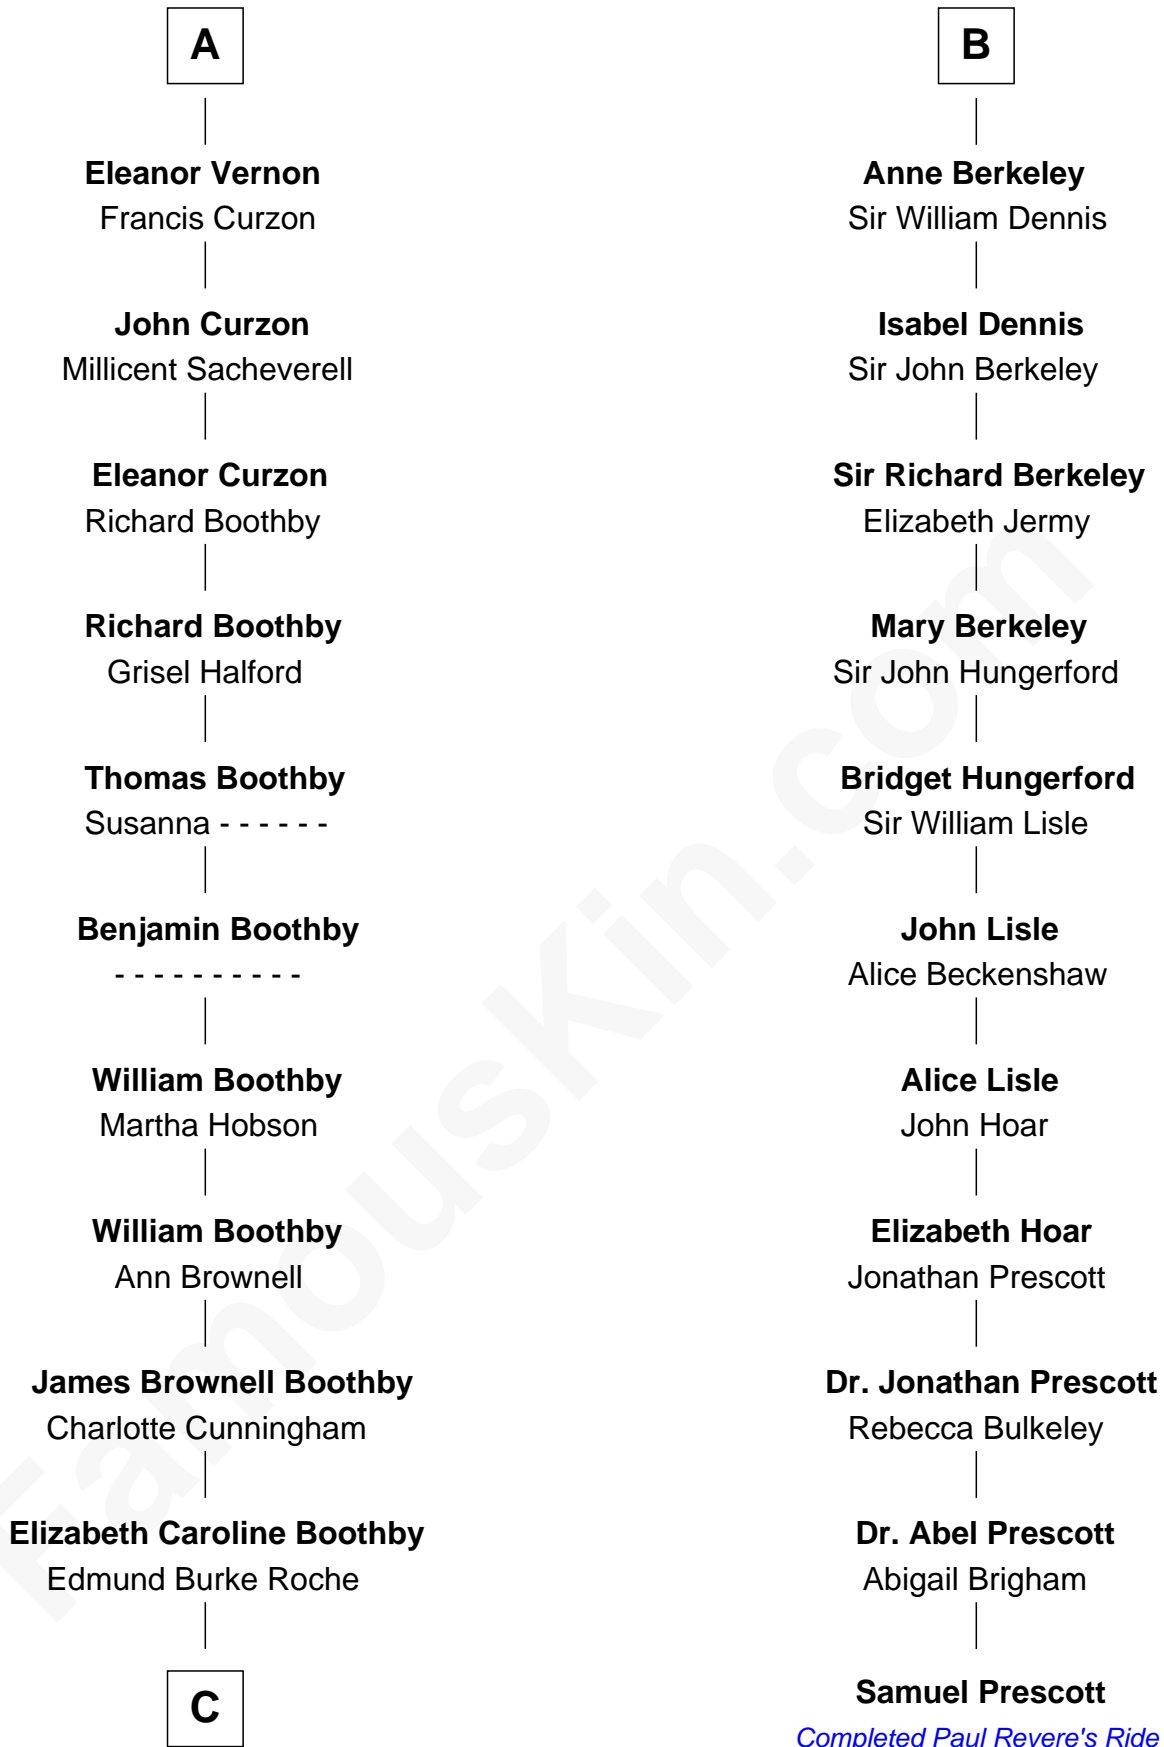

FamousKin.com Relationship Chart of

Oliver Platt
Movie Actor

17th cousin 4 times removed of

Samuel Prescott

Completed Paul Revere's Midnight Ride

C

James Boothby Burke Roche

Frances Eleanor Work

Cynthia Burke Roche

Arthur Scott Burden

Eileen Burden

Walter Maynard

Sheila Maynard

Nicholas Platt

Oliver Platt

Movie Actor