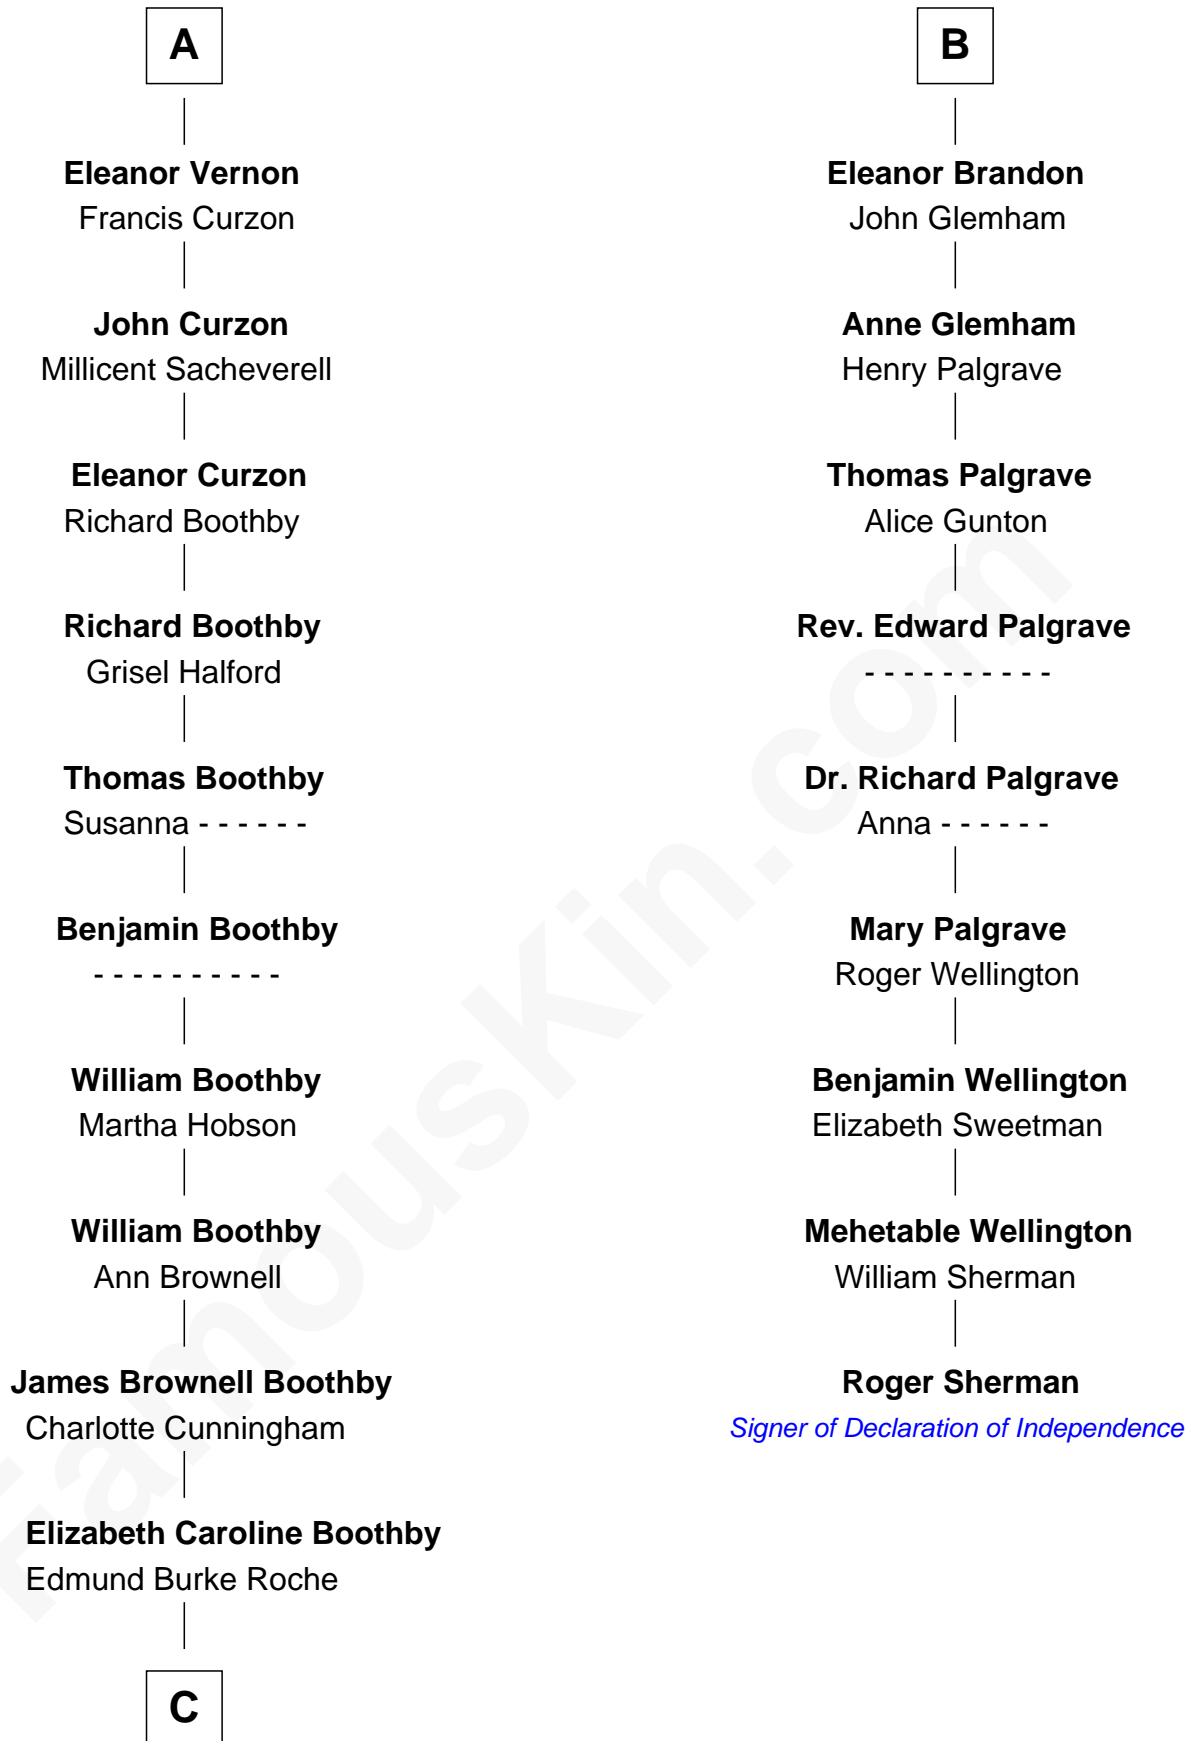

FamousKin.com
Relationship Chart of
Oliver Platt
Movie Actor

15th cousin 6 times removed of
Roger Sherman
Signer of the Declaration of Independence

C

James Boothby Burke Roche

Frances Eleanor Work

Cynthia Burke Roche

Arthur Scott Burden

Eileen Burden

Walter Maynard

Sheila Maynard

Nicholas Platt

Oliver Platt

Movie Actor

FamousKin.com