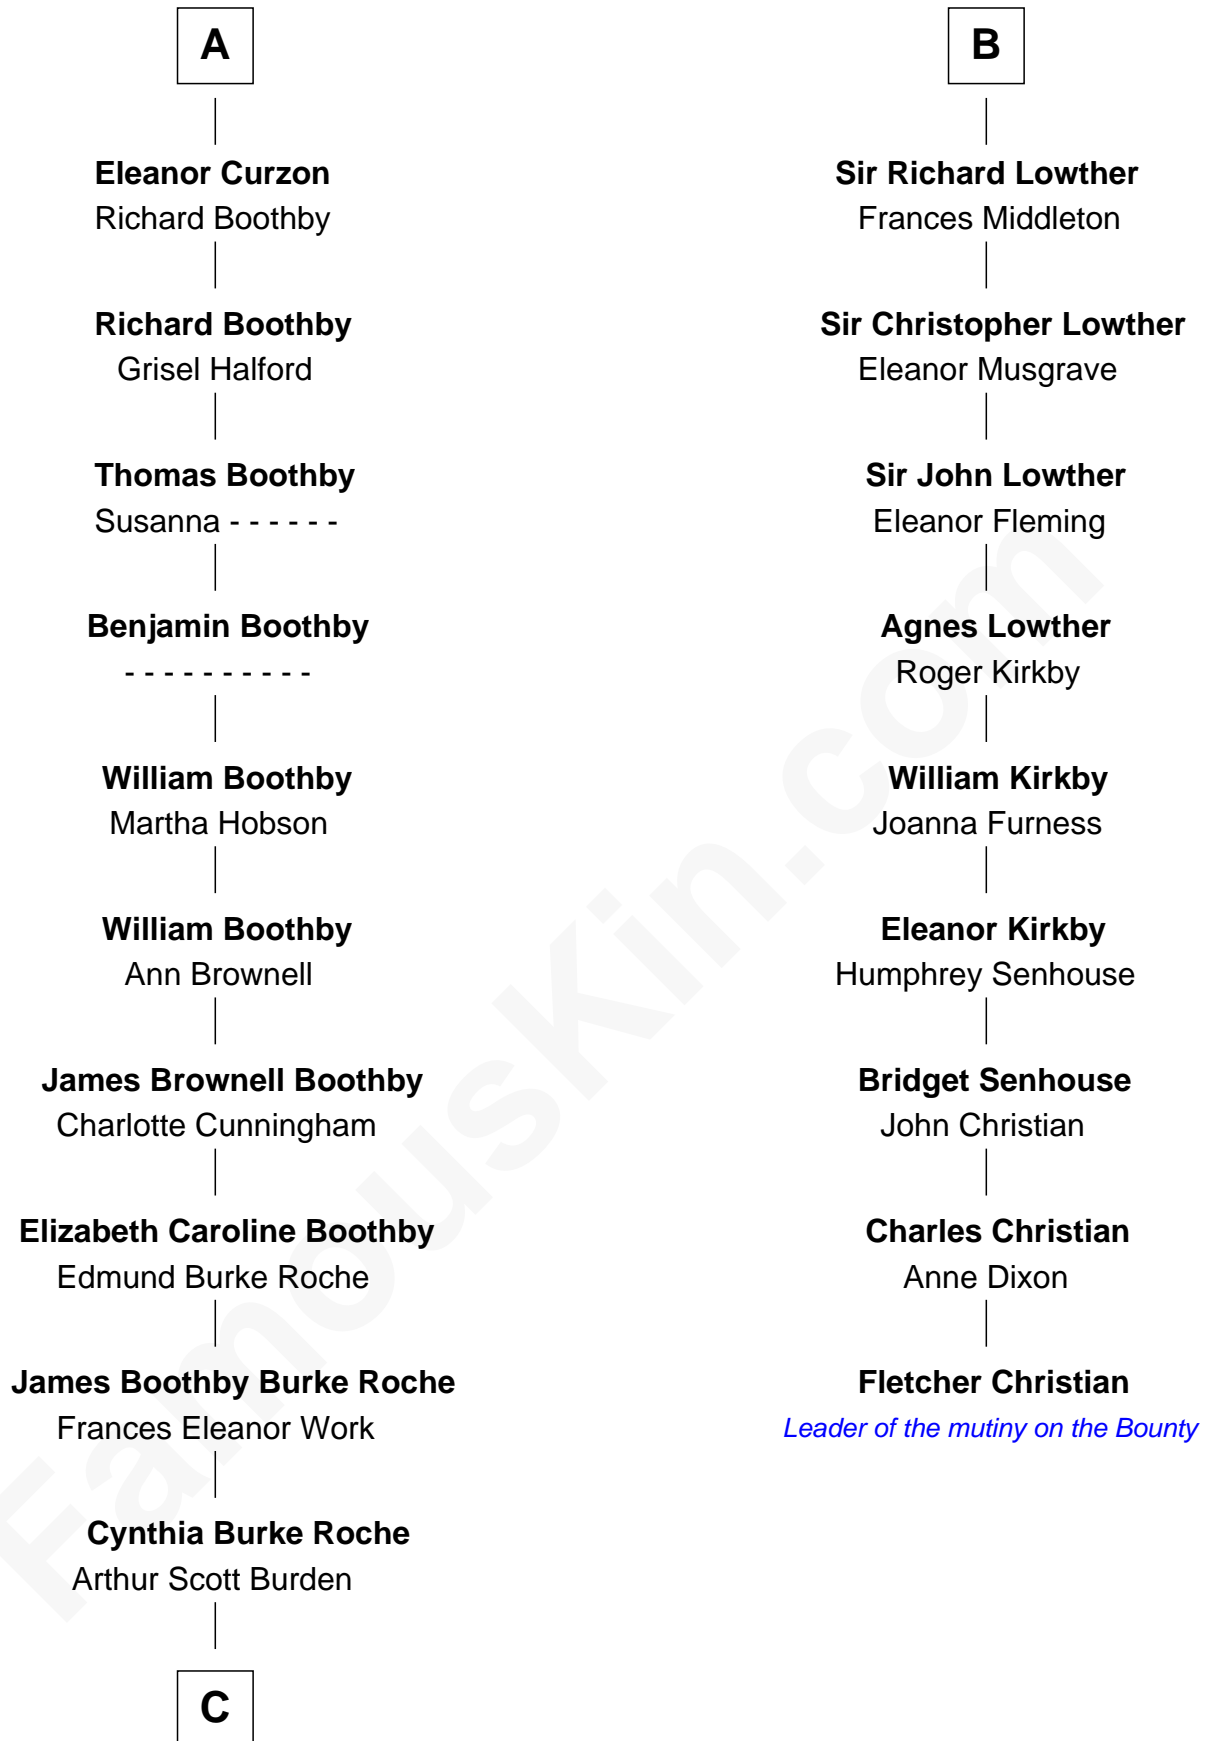

FamousKin.com
Relationship Chart of
Oliver Platt
Movie Actor

15th cousin 4 times removed of

Fletcher Christian
Leader of the mutiny on the Bounty

C

—
Eileen Burden
Walter Maynard

—
Sheila Maynard
Nicholas Platt