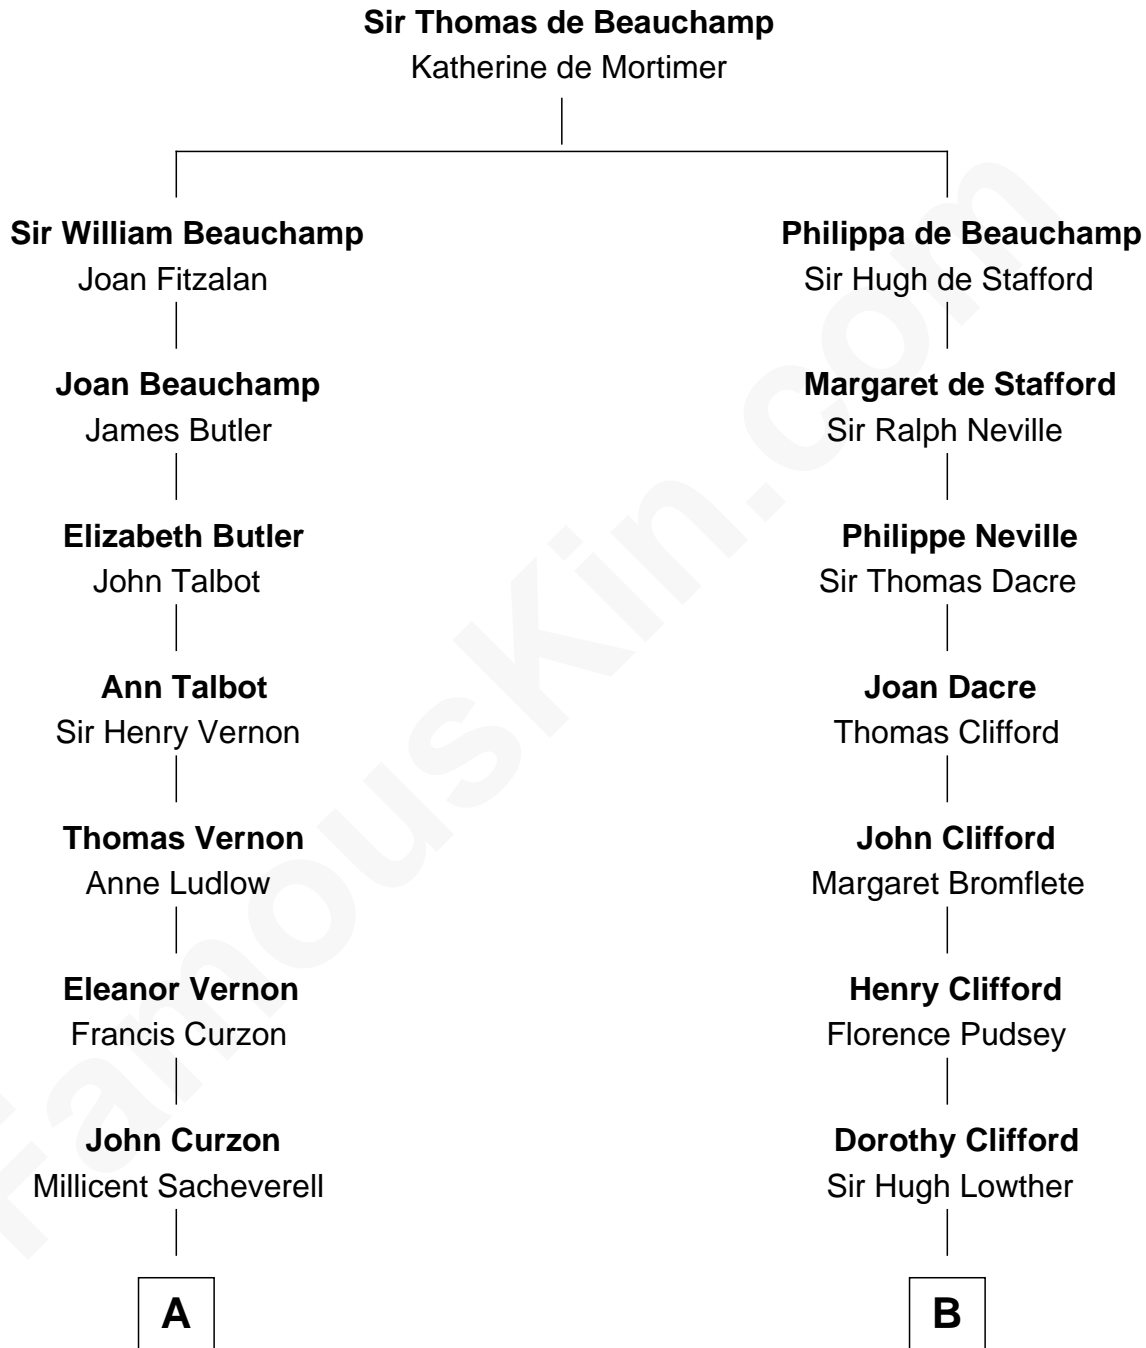

FamousKin.com
Relationship Chart of
Oliver Platt
Movie Actor

15th cousin 4 times removed of

Fletcher Christian
Leader of the mutiny on the Bounty

C

—
Eileen Burden
Walter Maynard

—
Sheila Maynard
Nicholas Platt