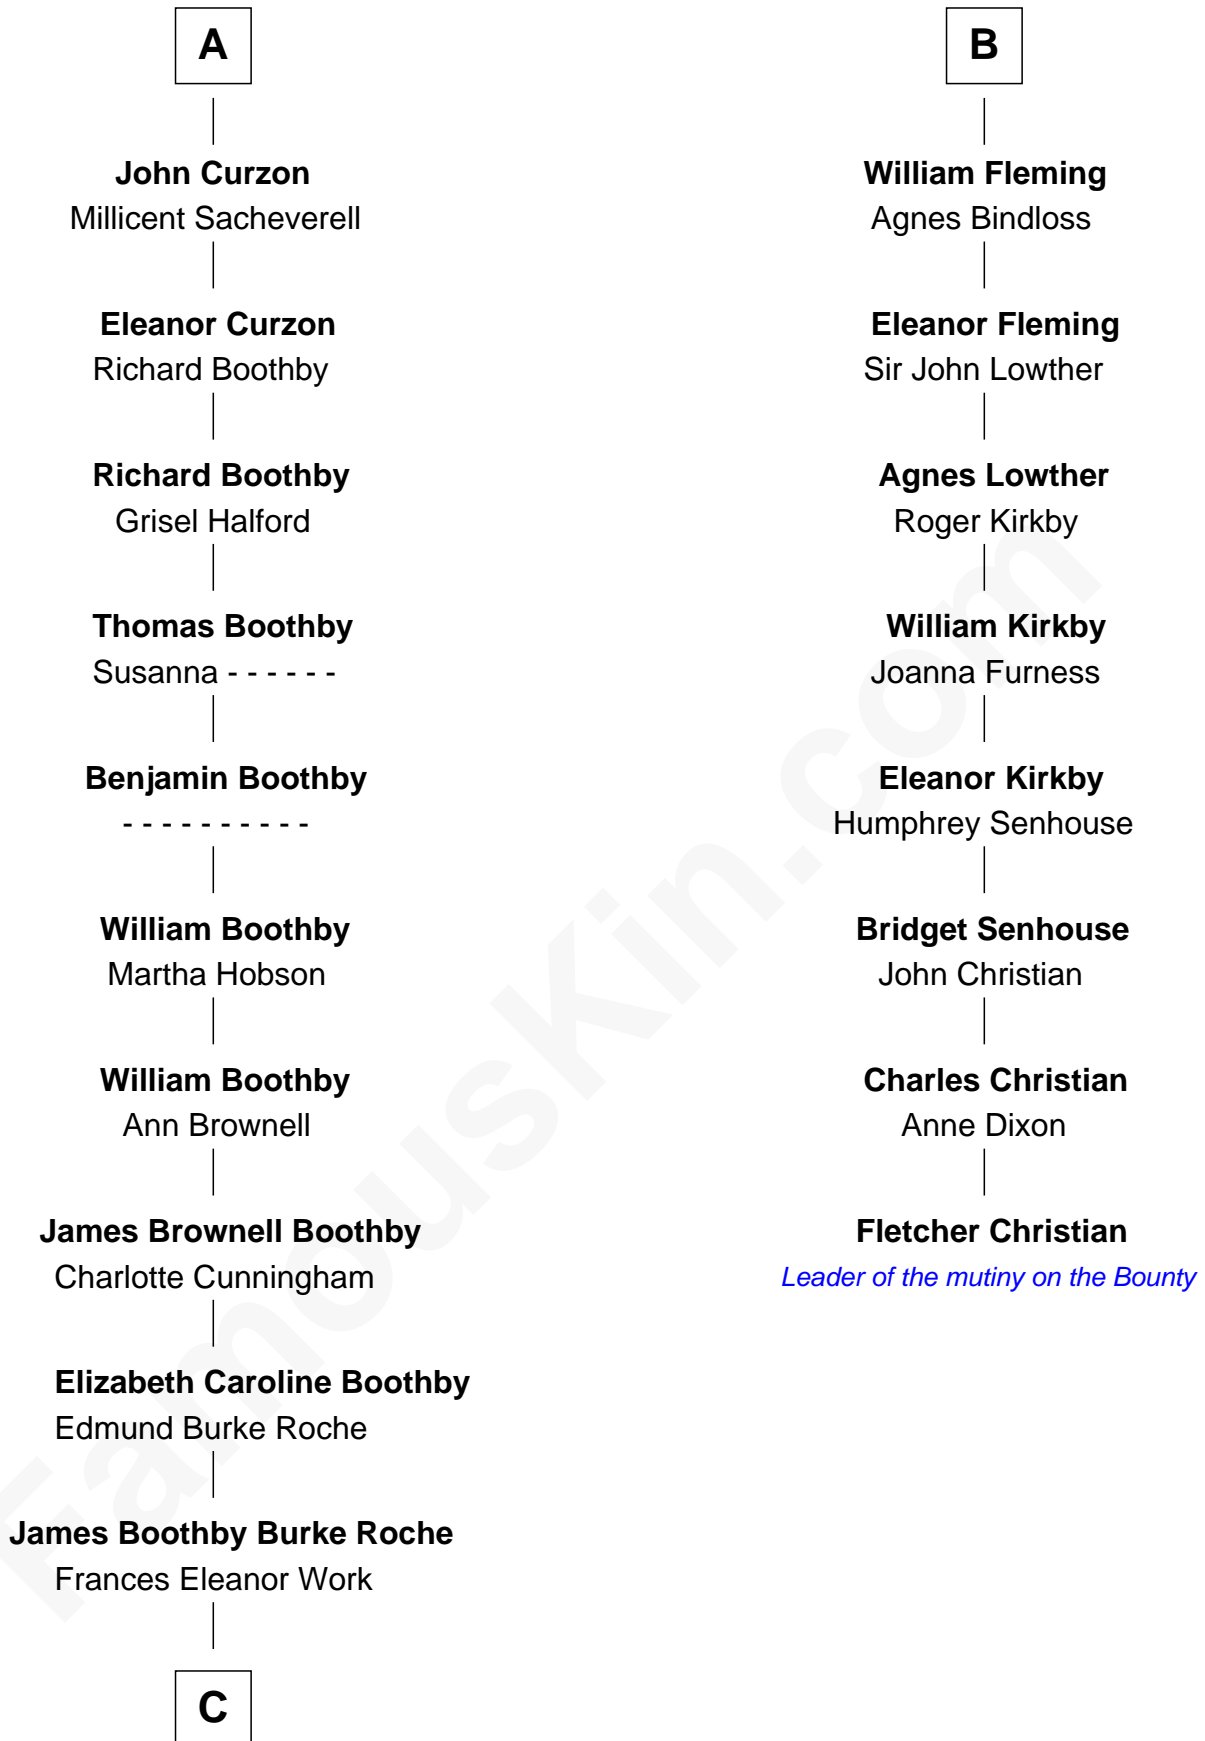

# FamousKin.com Relationship Chart of

**Oliver Platt**

*Movie Actor*

14th cousin 6 times removed of

**Fletcher Christian**

*Leader of the mutiny on the Bounty*

**Edward III, King of England**

Philippa of Hainault

**C**

—  
**Cynthia Burke Roche**

Arthur Scott Burden

—  
**Eileen Burden**

Walter Maynard

—  
**Sheila Maynard**

Nicholas Platt

—  
**Oliver Platt**