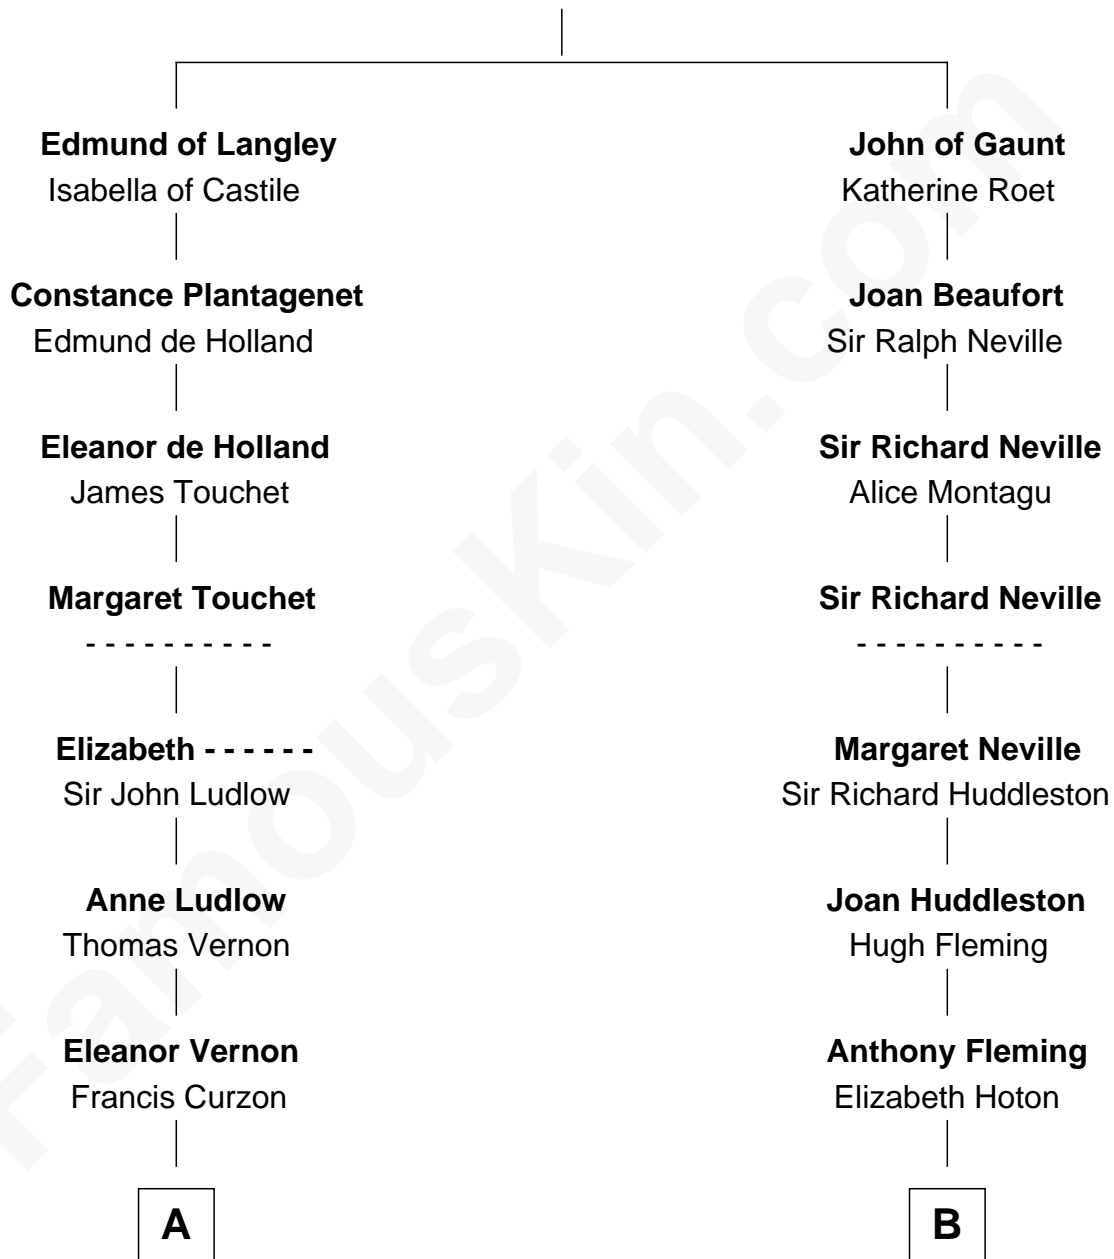

# FamousKin.com Relationship Chart of

**Oliver Platt**

*Movie Actor*

14th cousin 6 times removed of

**Fletcher Christian**

*Leader of the mutiny on the Bounty*

**Edward III, King of England**

Philippa of Hainault

**C**

—  
**Cynthia Burke Roche**

Arthur Scott Burden

—  
**Eileen Burden**

Walter Maynard

—  
**Sheila Maynard**

Nicholas Platt

—  
**Oliver Platt**