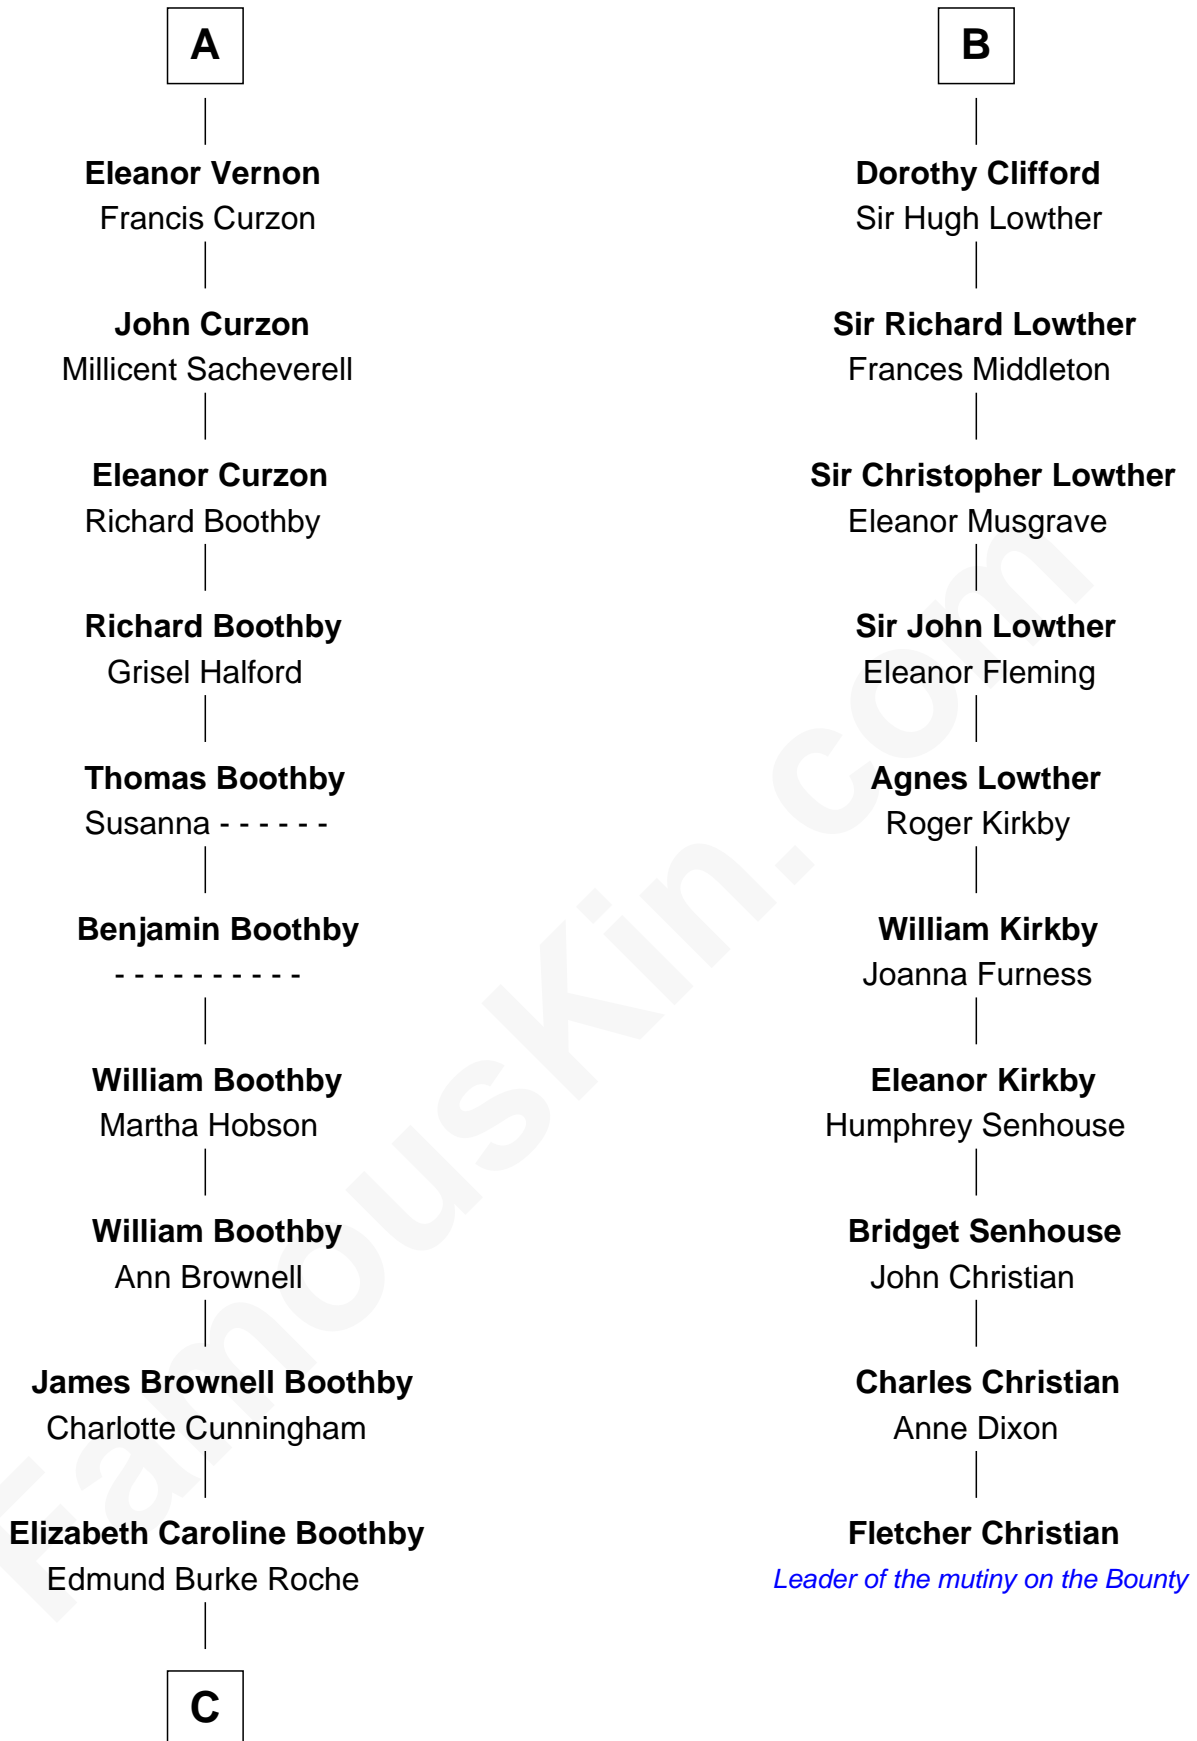

FamousKin.com Relationship Chart of

Oliver Platt

Movie Actor

16th cousin 5 times removed of

Fletcher Christian

Leader of the mutiny on the Bounty

Henry Plantagenet

Maud de Chaworth

C

James Boothby Burke Roche

Frances Eleanor Work

Cynthia Burke Roche

Arthur Scott Burden

Eileen Burden

Walter Maynard

Sheila Maynard