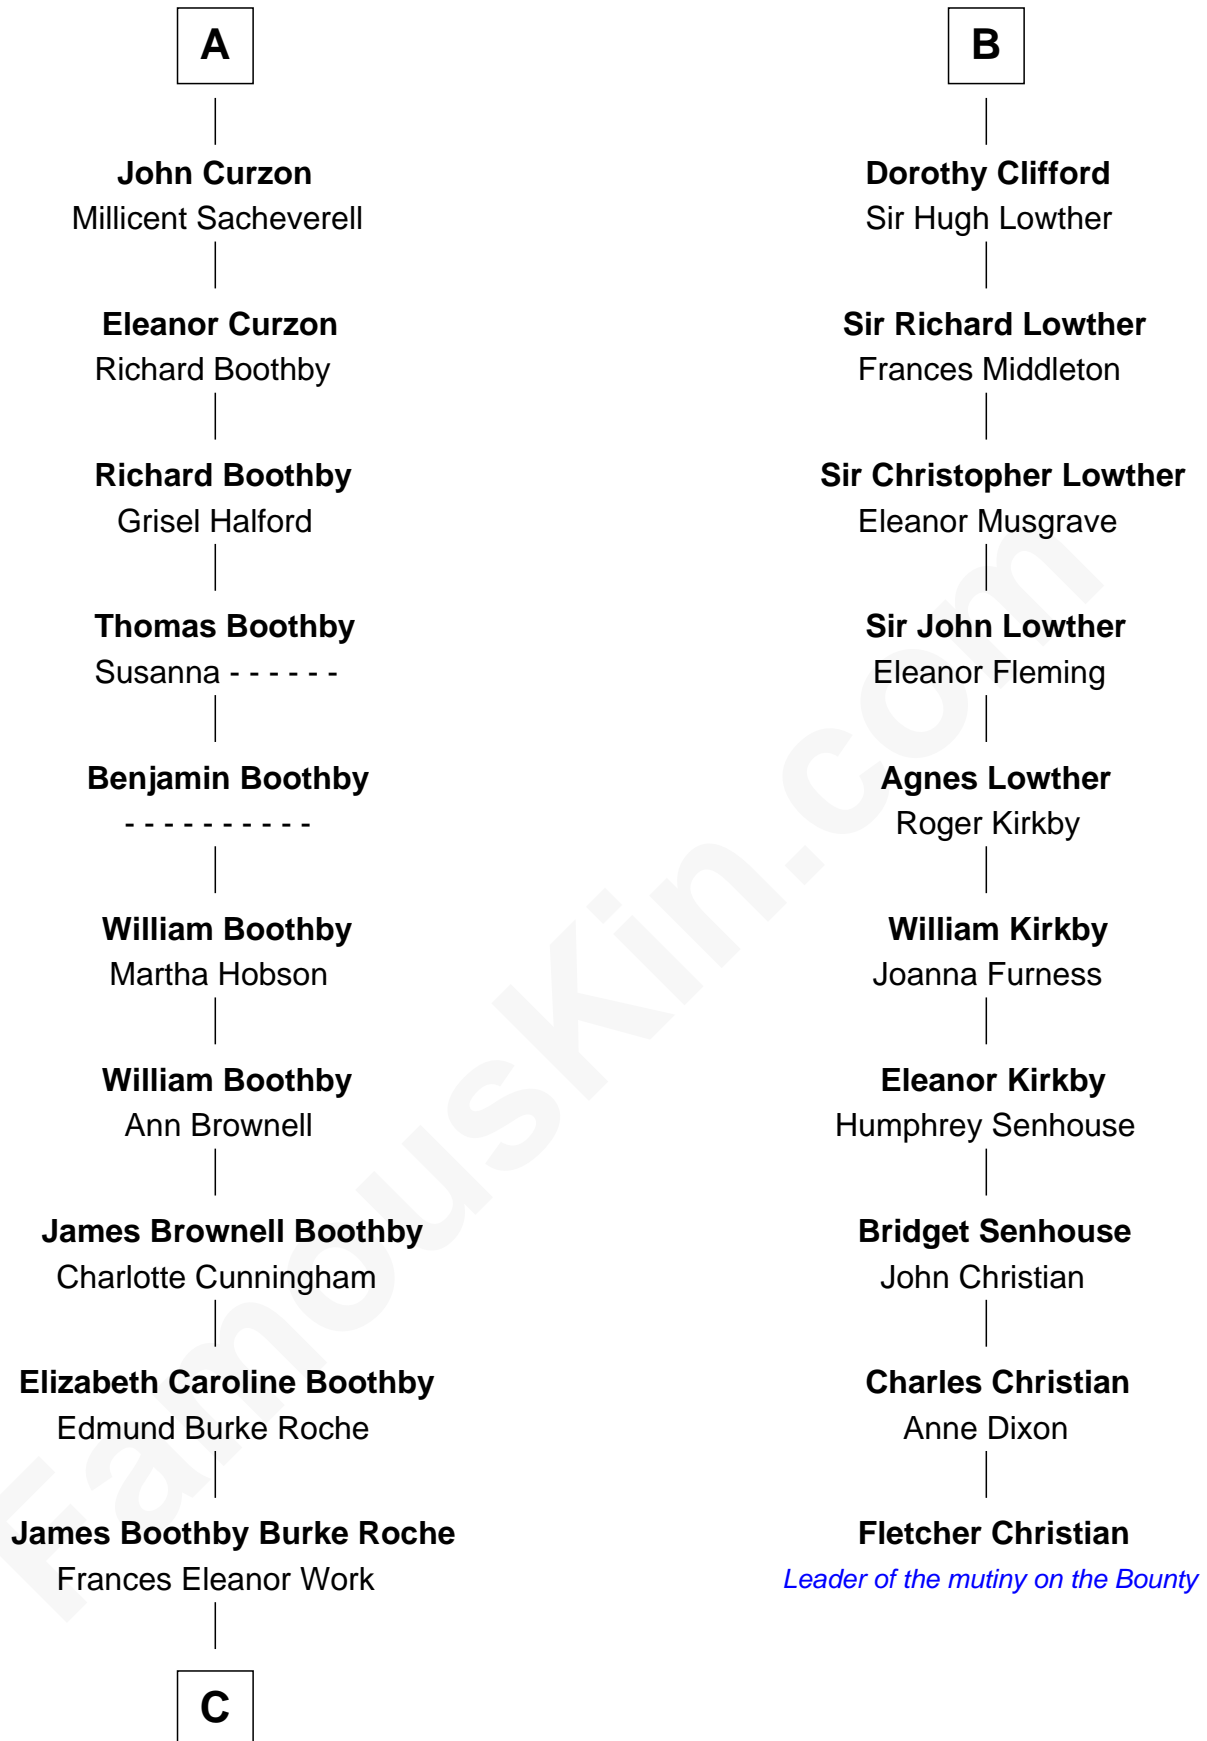

FamousKin.com Relationship Chart of

Oliver Platt

Movie Actor

16th cousin 4 times removed of

Fletcher Christian

Leader of the mutiny on the Bounty

C

—
Cynthia Burke Roche

Arthur Scott Burden

—
Eileen Burden

Walter Maynard

—
Sheila Maynard

Nicholas Platt

—
Oliver Platt

Movie Actor

FamousKin.com