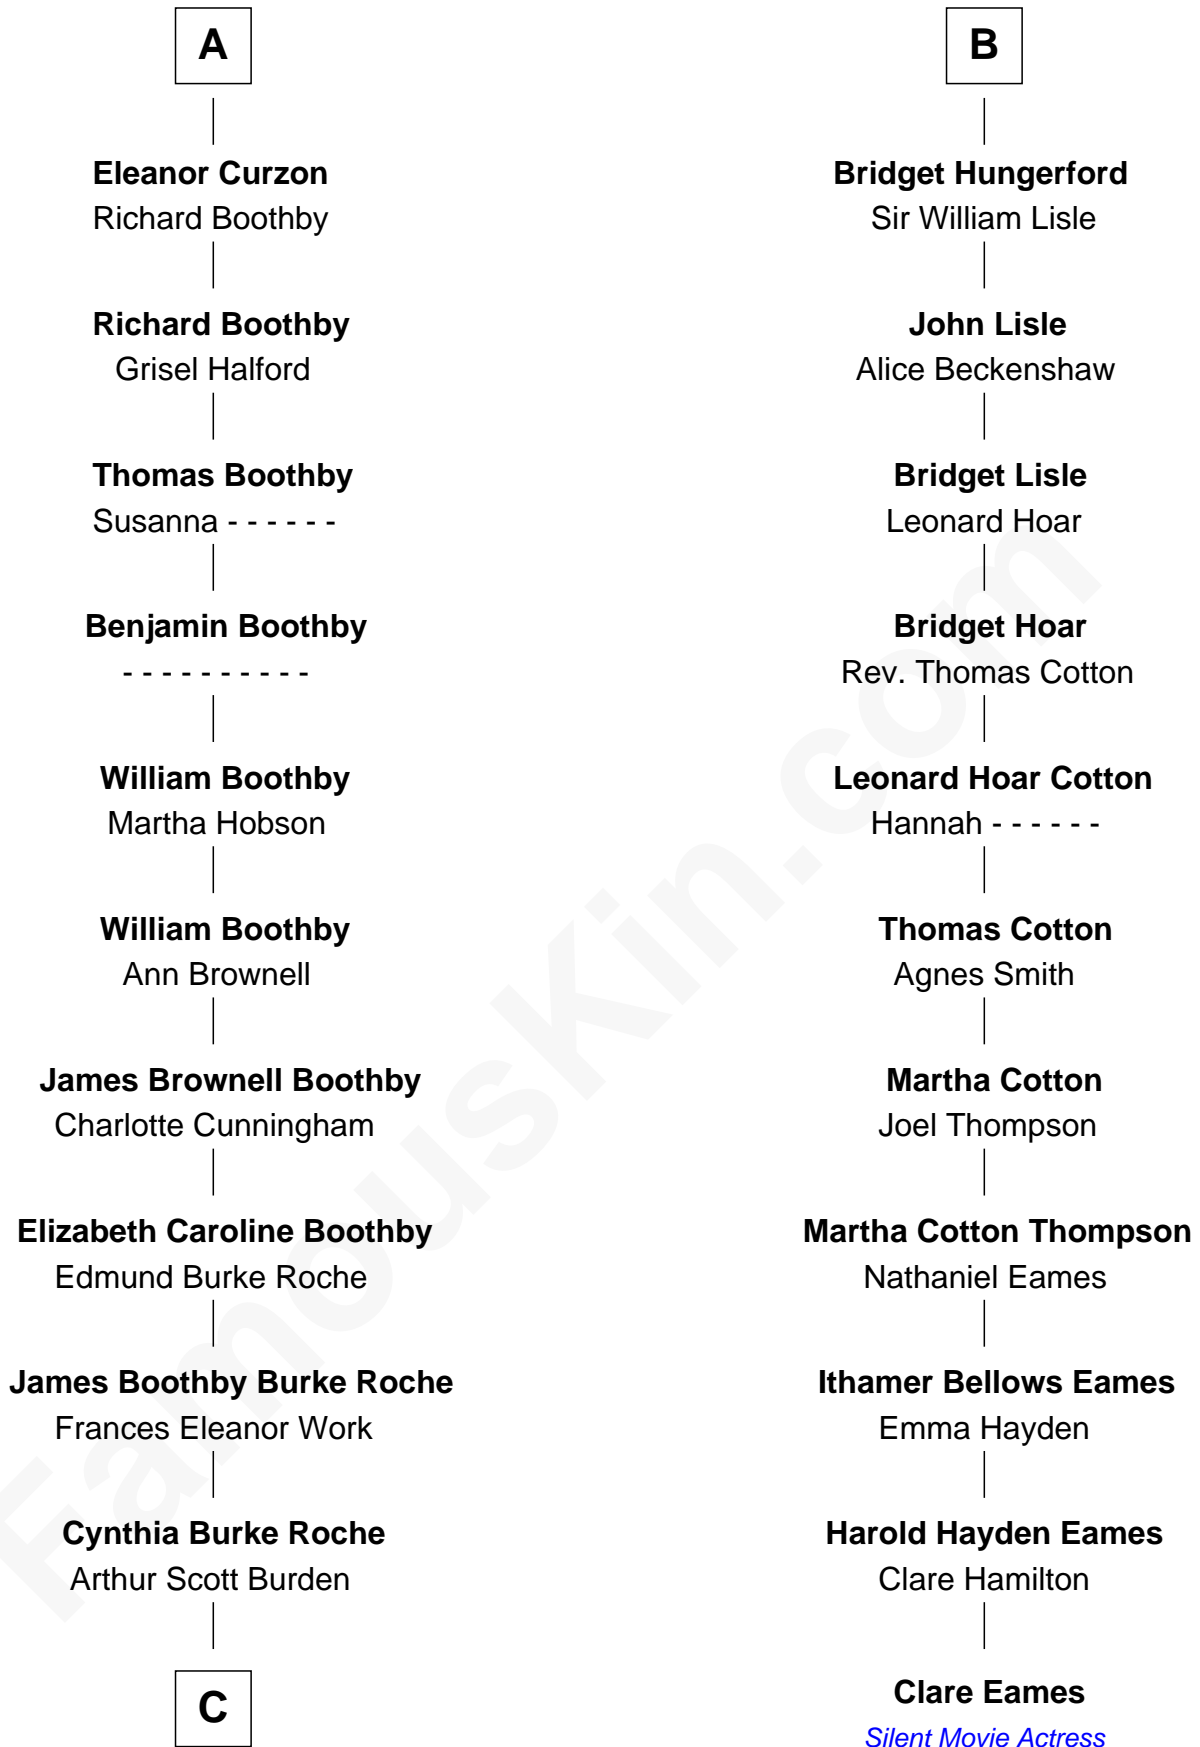

FamousKin.com Relationship Chart of

Oliver Platt

Movie Actor

17th cousin 2 times removed of

Clare Eames

Silent Movie Actress

Sir Richard Fitzalan

Elizabeth de Bohun

C

—
Eileen Burden
Walter Maynard

—
Sheila Maynard
Nicholas Platt

—
Oliver Platt
Movie Actor

FamousKin.com