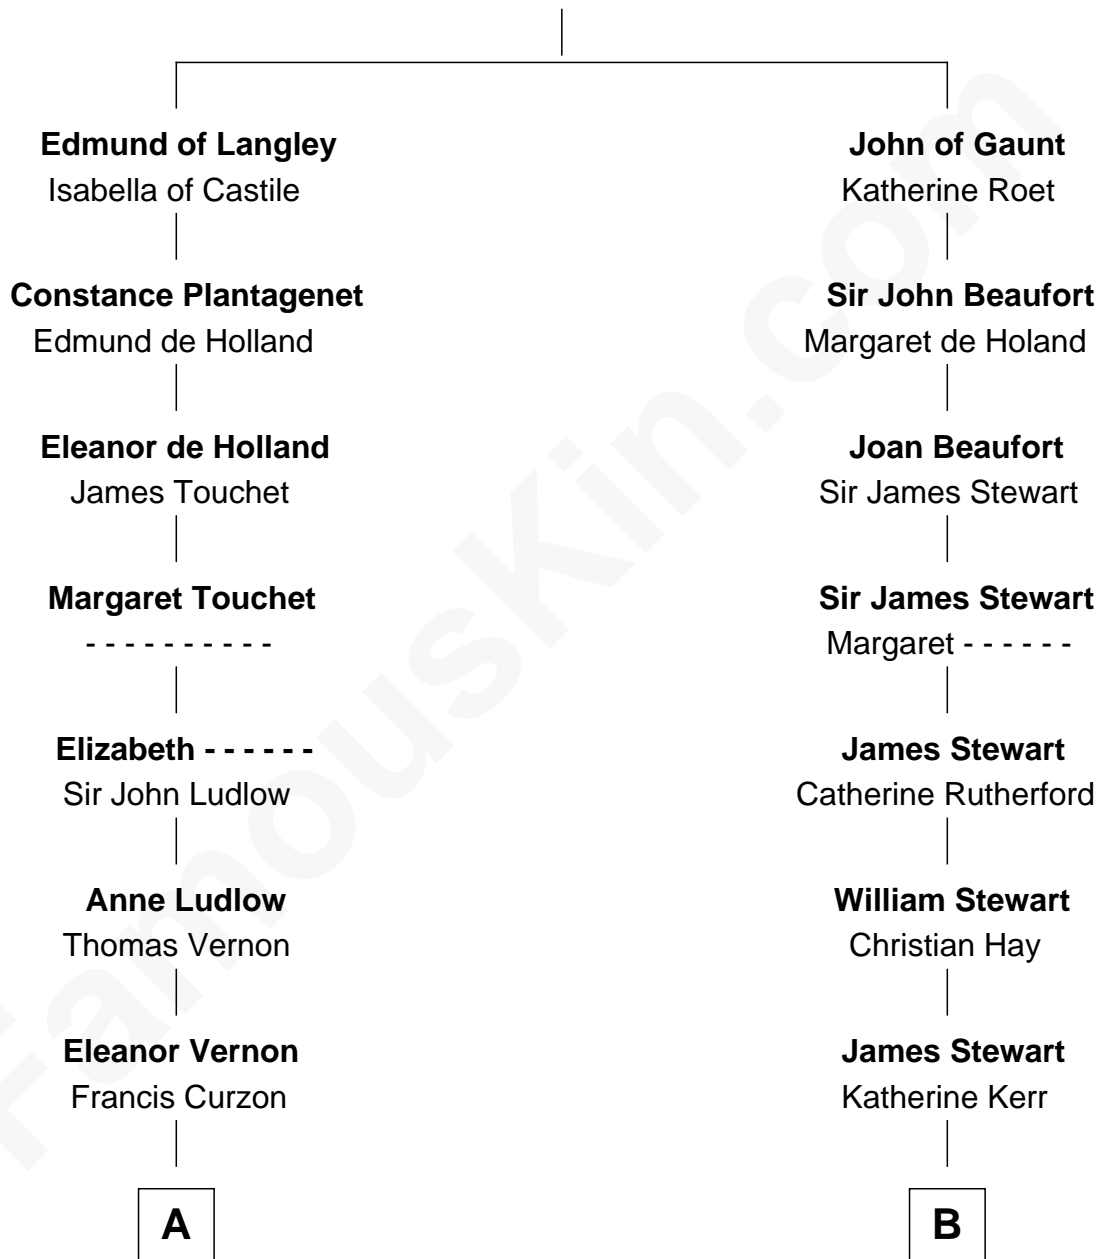

# FamousKin.com Relationship Chart of

**Oliver Platt**

*Movie Actor*

17th cousin 3 times removed of

**Johnny Mercer**

*Songwriter and Co-Founder of Capitol Records*

**Edward III, King of England**

Philippa of Hainault

**C**

—  
**Cynthia Burke Roche**

Arthur Scott Burden

—  
**Eileen Burden**

Walter Maynard

—  
**Sheila Maynard**

Nicholas Platt

—  
**Oliver Platt**