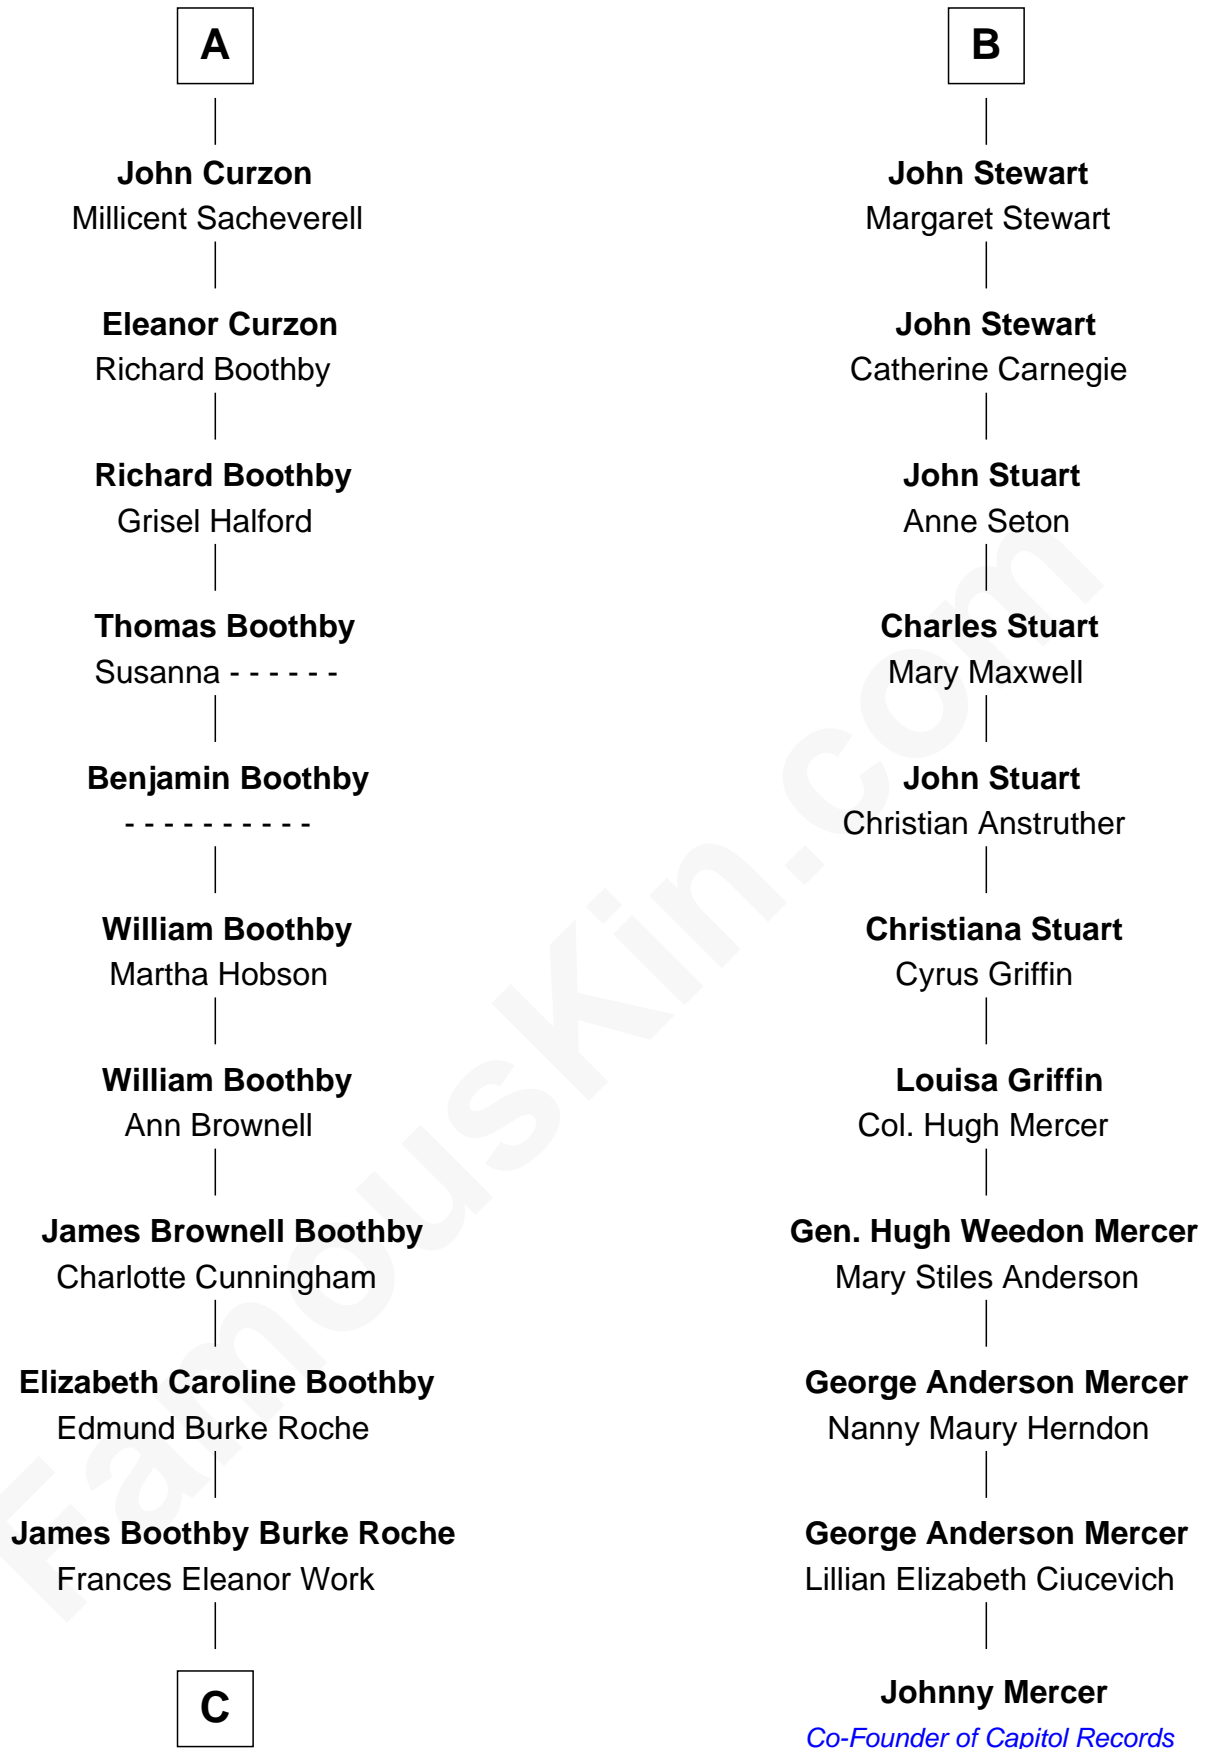

# FamousKin.com Relationship Chart of

**Oliver Platt**

*Movie Actor*

17th cousin 3 times removed of

**Johnny Mercer**

*Songwriter and Co-Founder of Capitol Records*

**Edward III, King of England**

Philippa of Hainault

**C**

—  
**Cynthia Burke Roche**

Arthur Scott Burden

—  
**Eileen Burden**

Walter Maynard

—  
**Sheila Maynard**

Nicholas Platt

—  
**Oliver Platt**