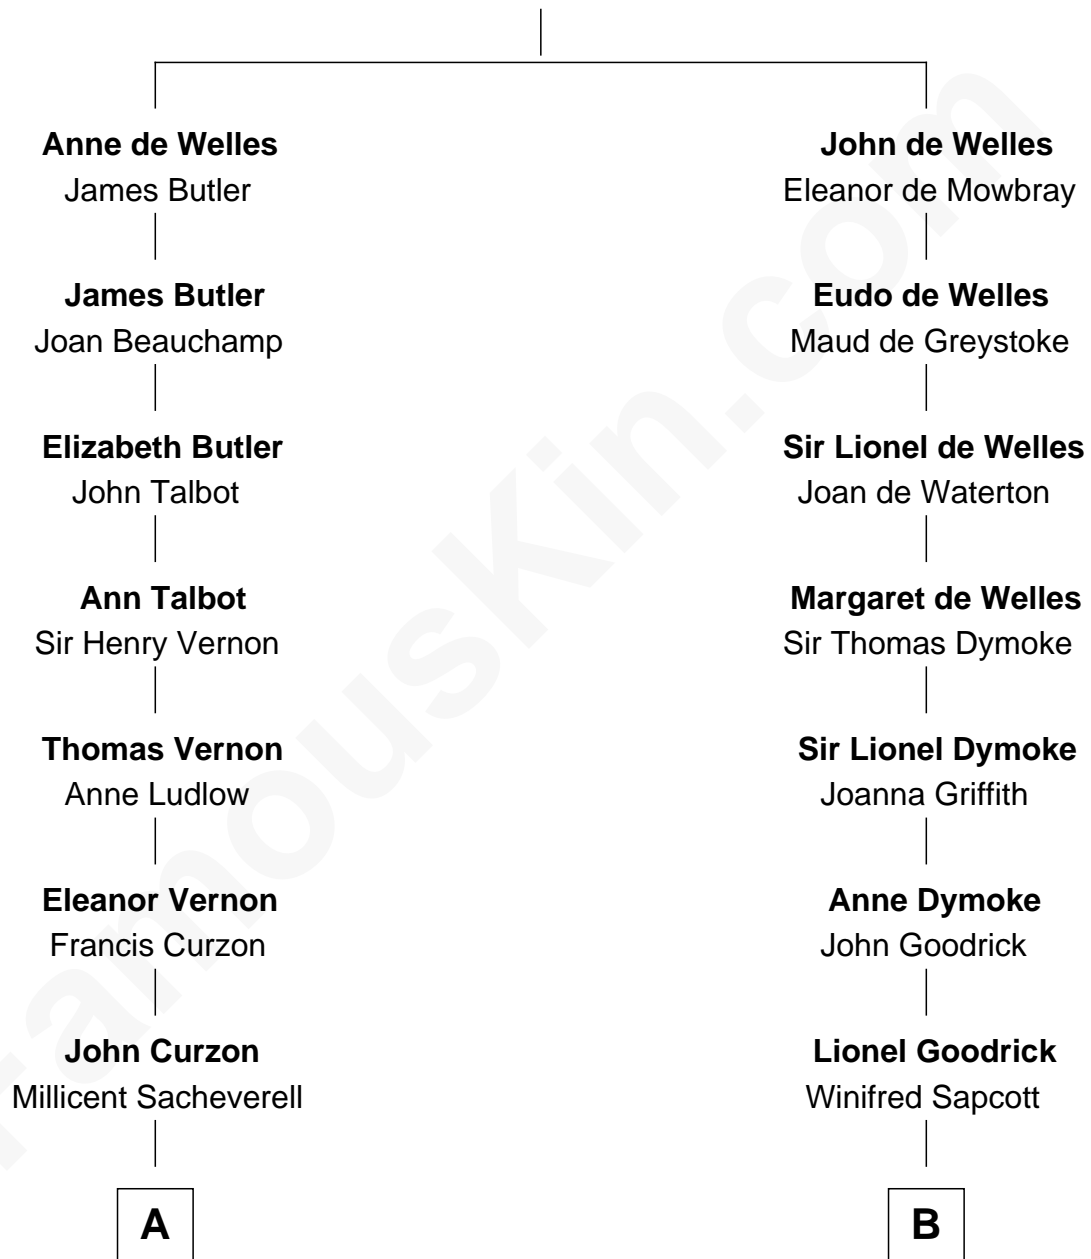

FamousKin.com Relationship Chart of

Oliver Platt

Movie Actor

17th cousin 2 times removed of

Robert Frost

Poet and Playwright

John de Welles

Maud de Roos