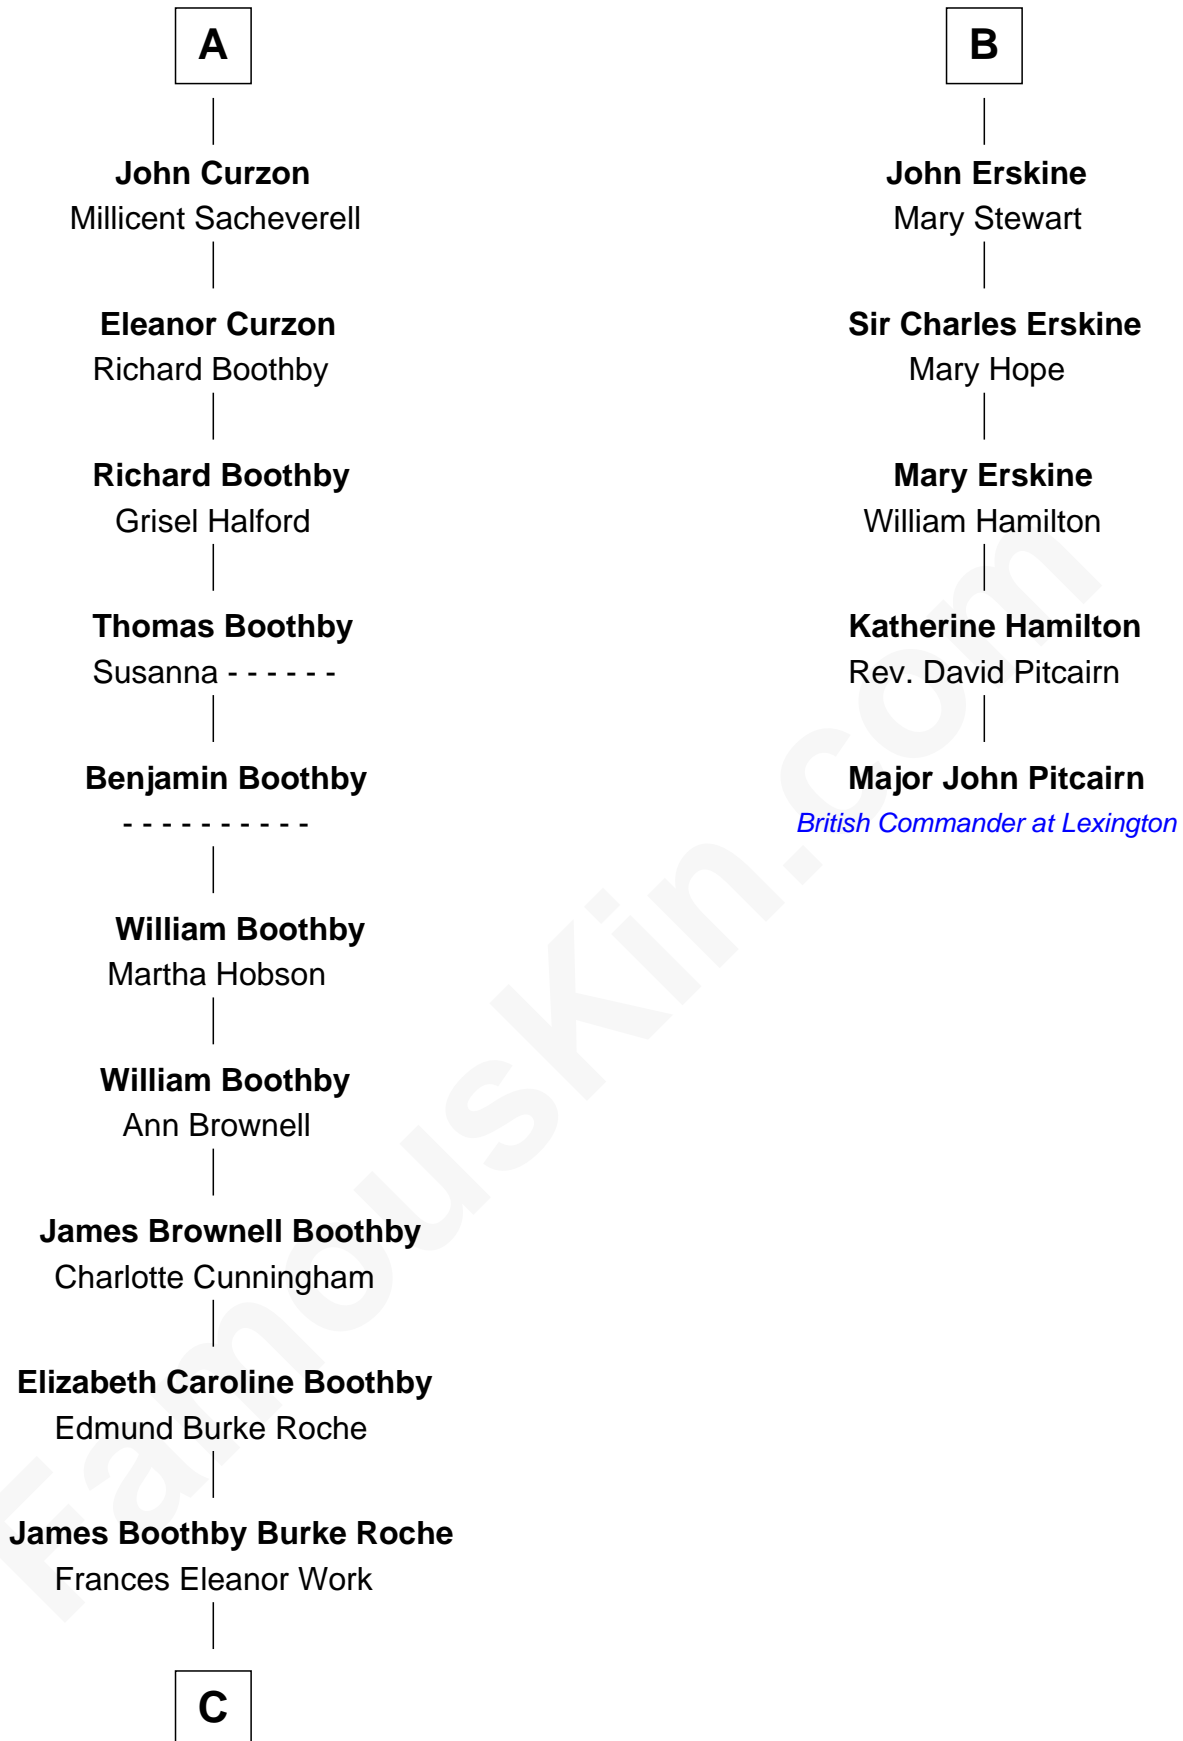

## Relationship Chart of

### Oliver Platt

Movie Actor

11th cousin 9 times removed of

**Major John Pitcairn**  
British Commander at Battle of Lexington

**C**

—  
**Cynthia Burke Roche**

Arthur Scott Burden

—  
**Eileen Burden**

Walter Maynard

—  
**Sheila Maynard**

Nicholas Platt

—  
**Oliver Platt**

*Movie Actor*

FamousKin.com