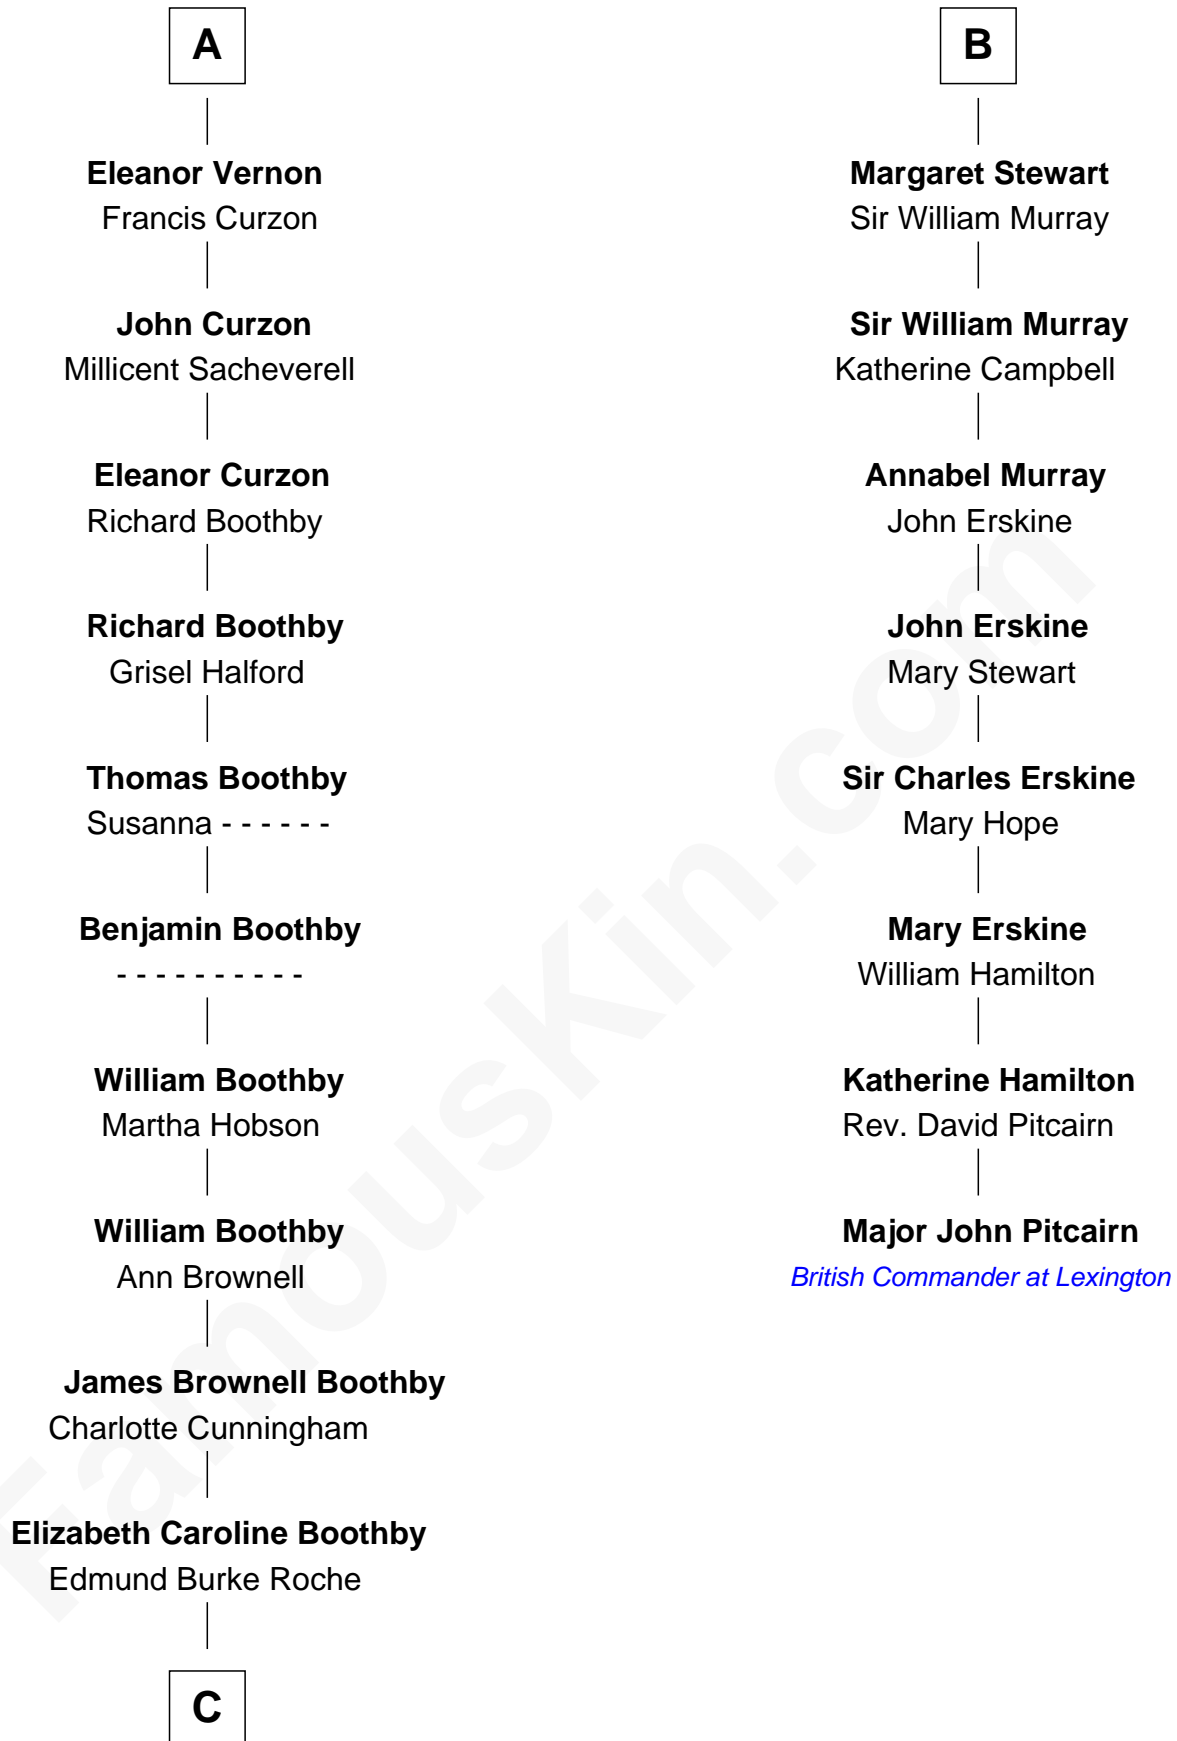

FamousKin.com Relationship Chart of

Oliver Platt
Movie Actor

14th cousin 7 times removed of

Major John Pitcairn
British Commander at Battle of Lexington

C

James Boothby Burke Roche

Frances Eleanor Work

Cynthia Burke Roche

Arthur Scott Burden

Eileen Burden

Walter Maynard

Sheila Maynard

Nicholas Platt

Oliver Platt

Movie Actor