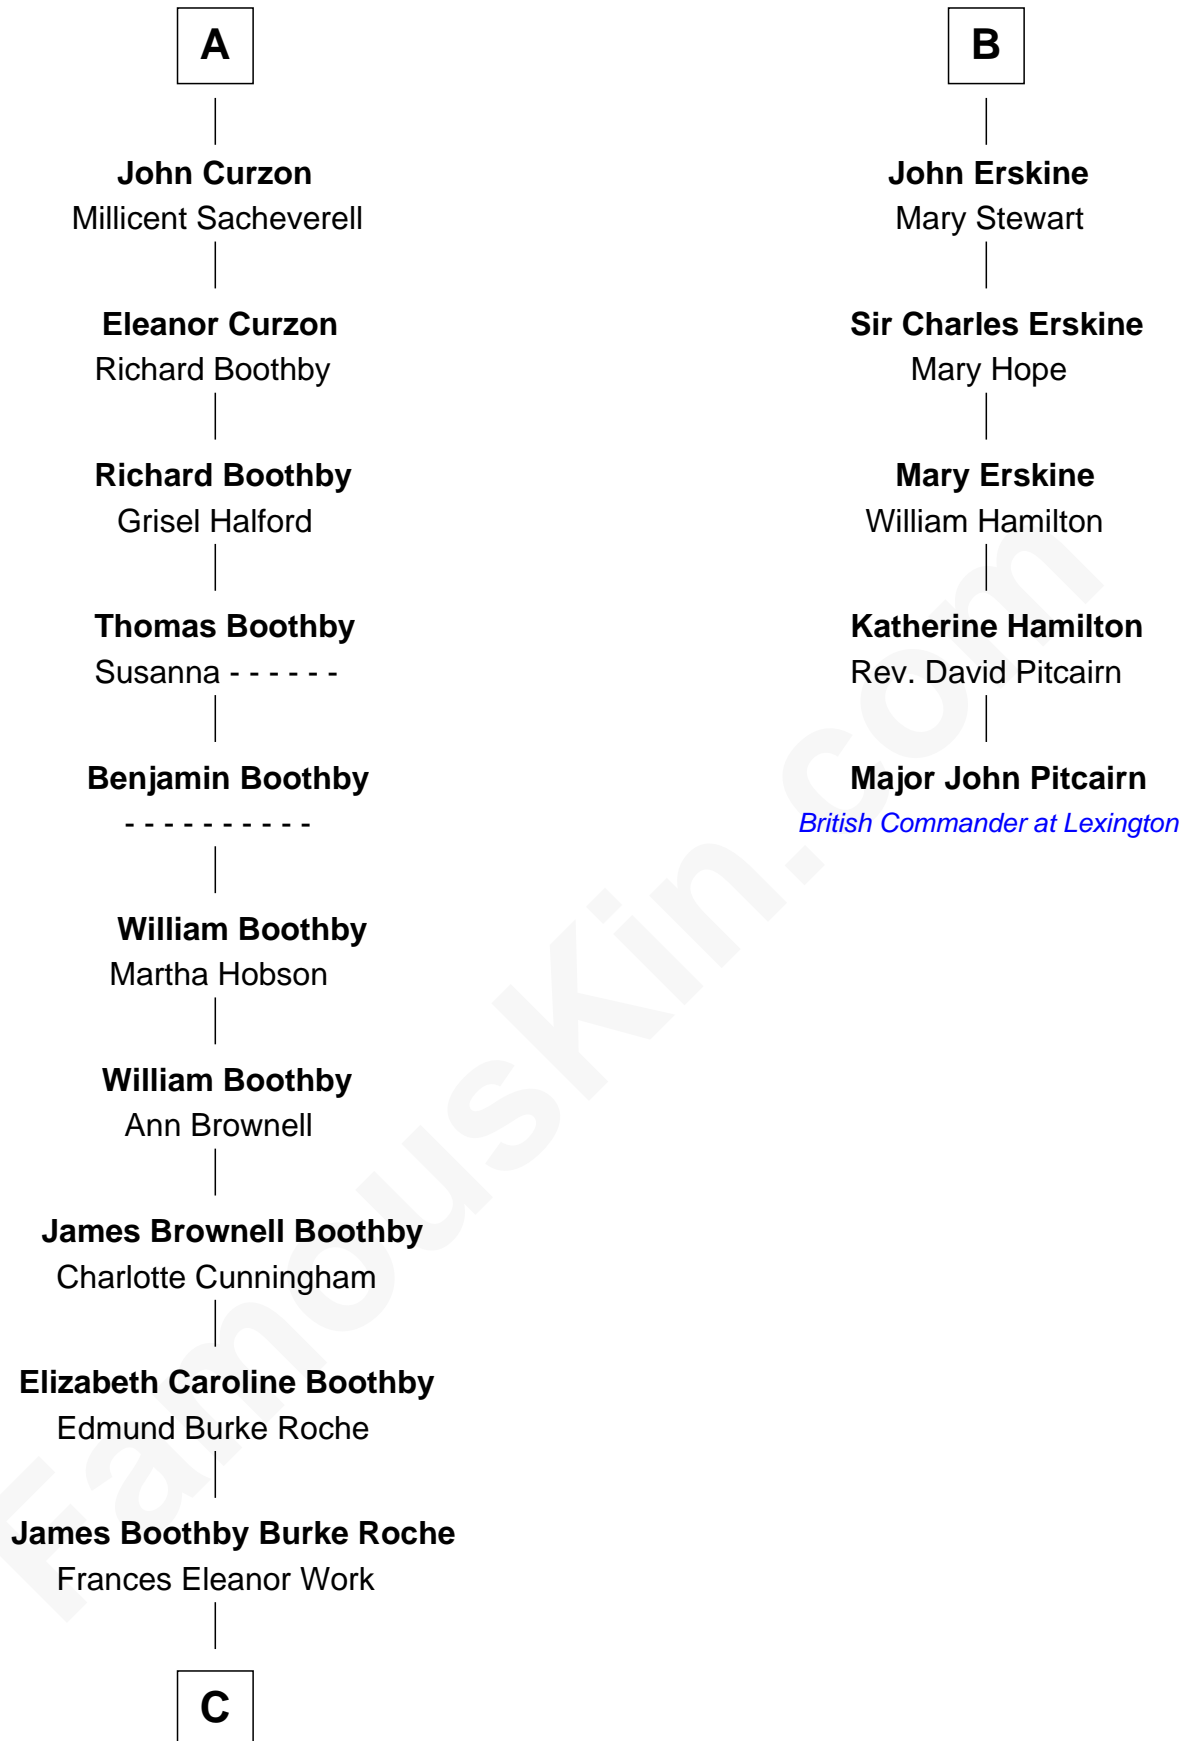

# FamousKin.com Relationship Chart of

**Oliver Platt**

*Movie Actor*

11th cousin 9 times removed of

**Major John Pitcairn**

*British Commander at Battle of Lexington*

**C**

—  
**Cynthia Burke Roche**

Arthur Scott Burden

—  
**Eileen Burden**

Walter Maynard

—  
**Sheila Maynard**

Nicholas Platt

—  
**Oliver Platt**

*Movie Actor*

FamousKin.com