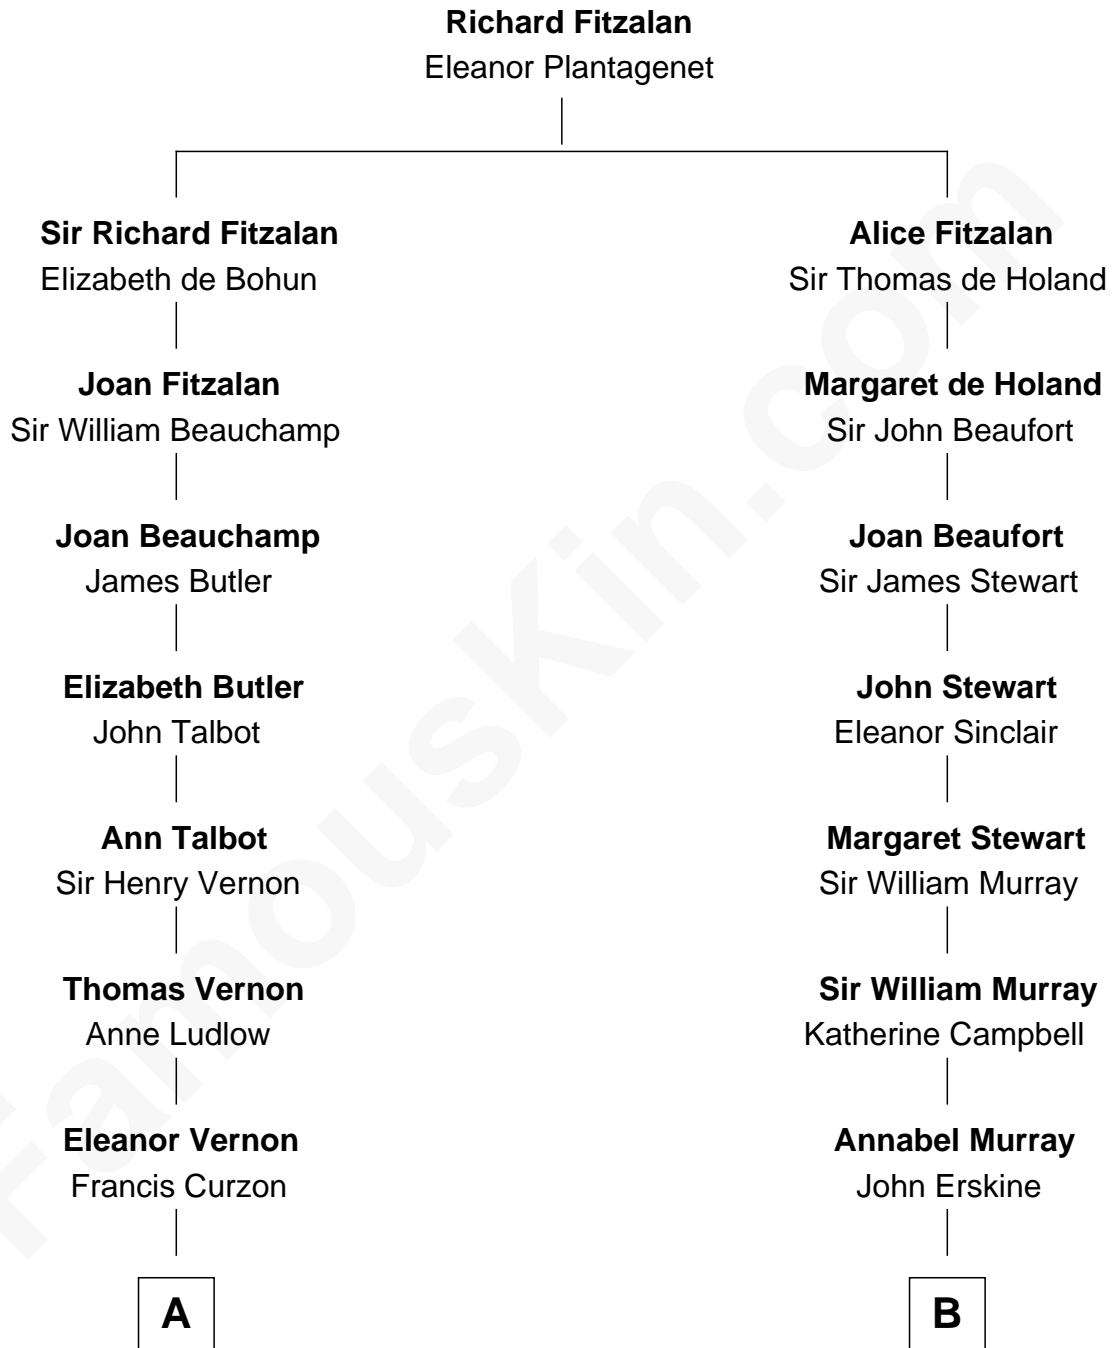

# FamousKin.com Relationship Chart of

**Oliver Platt**

*Movie Actor*

11th cousin 9 times removed of

**Major John Pitcairn**

*British Commander at Battle of Lexington*

**C**

—  
**Cynthia Burke Roche**

Arthur Scott Burden

—  
**Eileen Burden**

Walter Maynard

—  
**Sheila Maynard**

Nicholas Platt

—  
**Oliver Platt**

*Movie Actor*

FamousKin.com