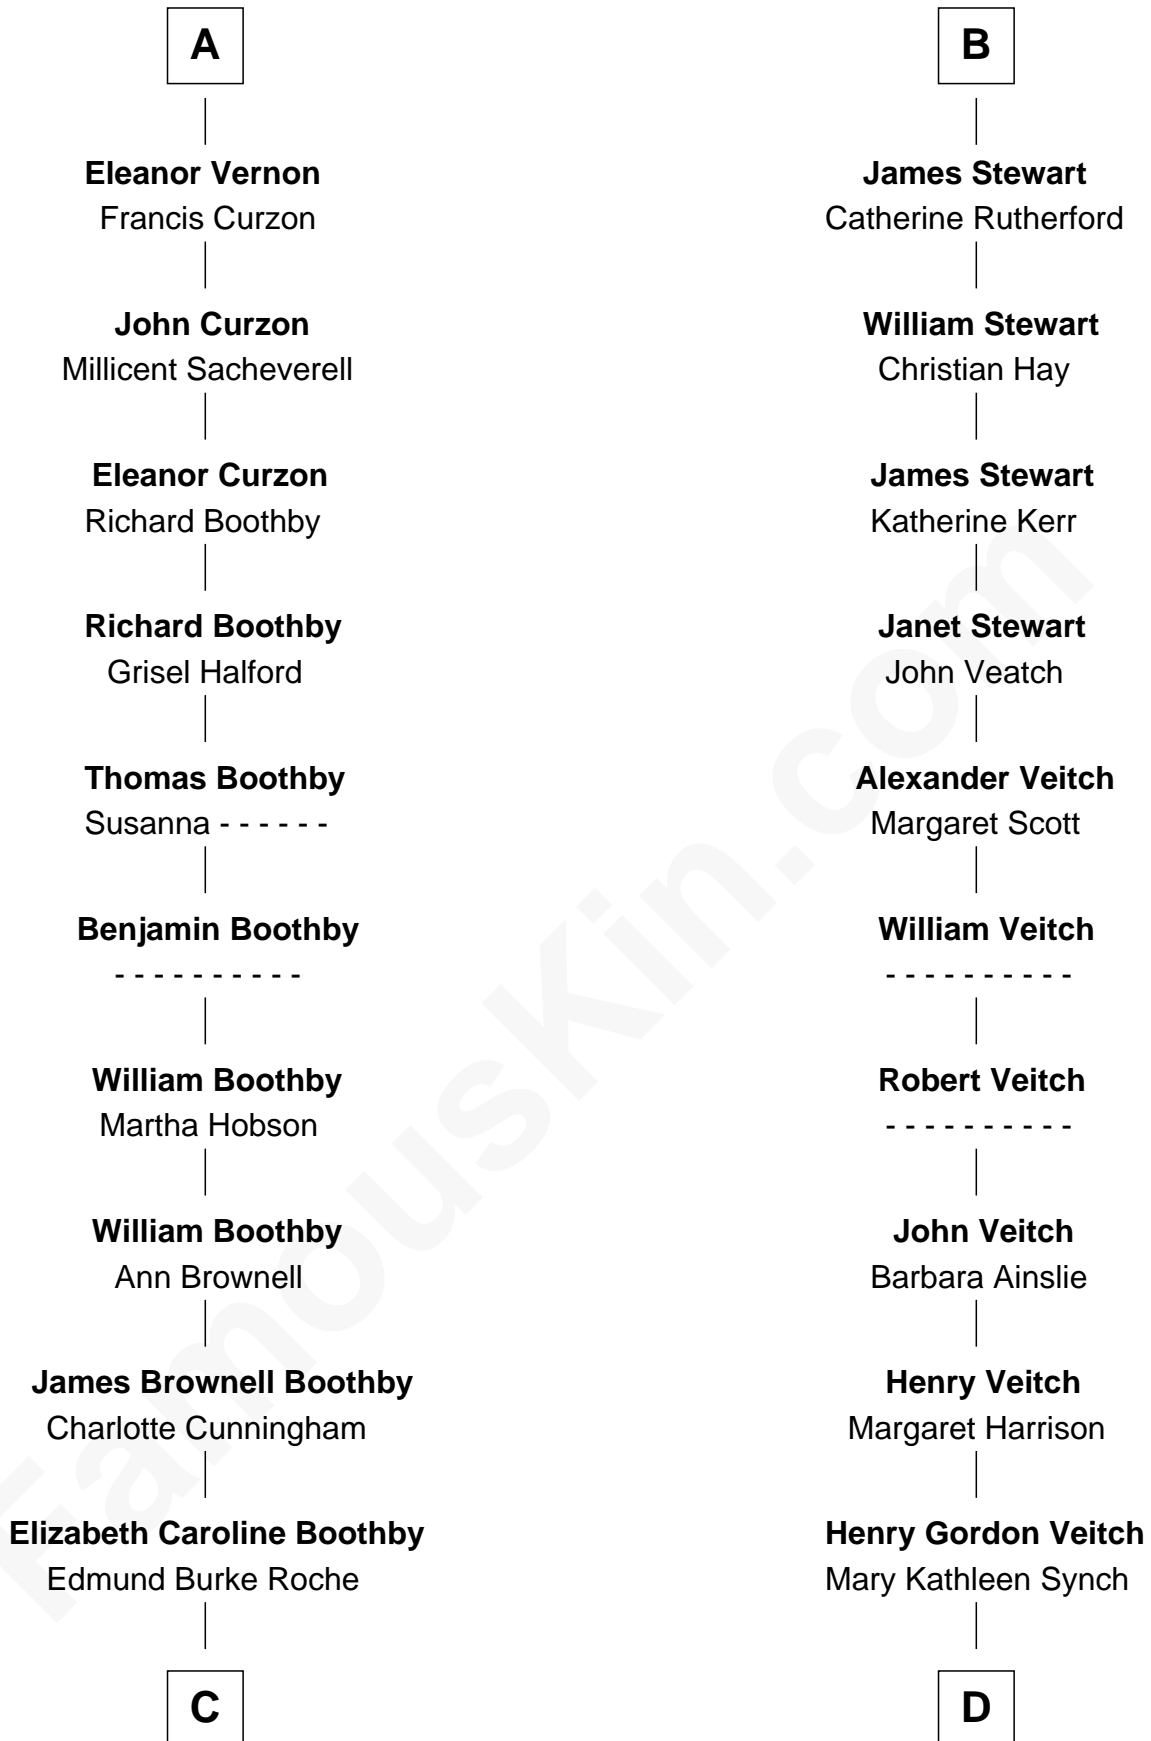

FamousKin.com Relationship Chart of

Oliver Platt

Movie Actor

18th cousin 3 times removed of

Noel Coward

Playwright, Actor, and Songwriter

C

James Boothby Burke Roche
Frances Eleanor Work

Cynthia Burke Roche
Arthur Scott Burden

Eileen Burden
Walter Maynard

Sheila Maynard
Nicholas Platt

Oliver Platt
Movie Actor

D

Violet Agnes Veitch
Arthur Sabin Coward

Noel Coward
Playwright, Actor, and Songwriter