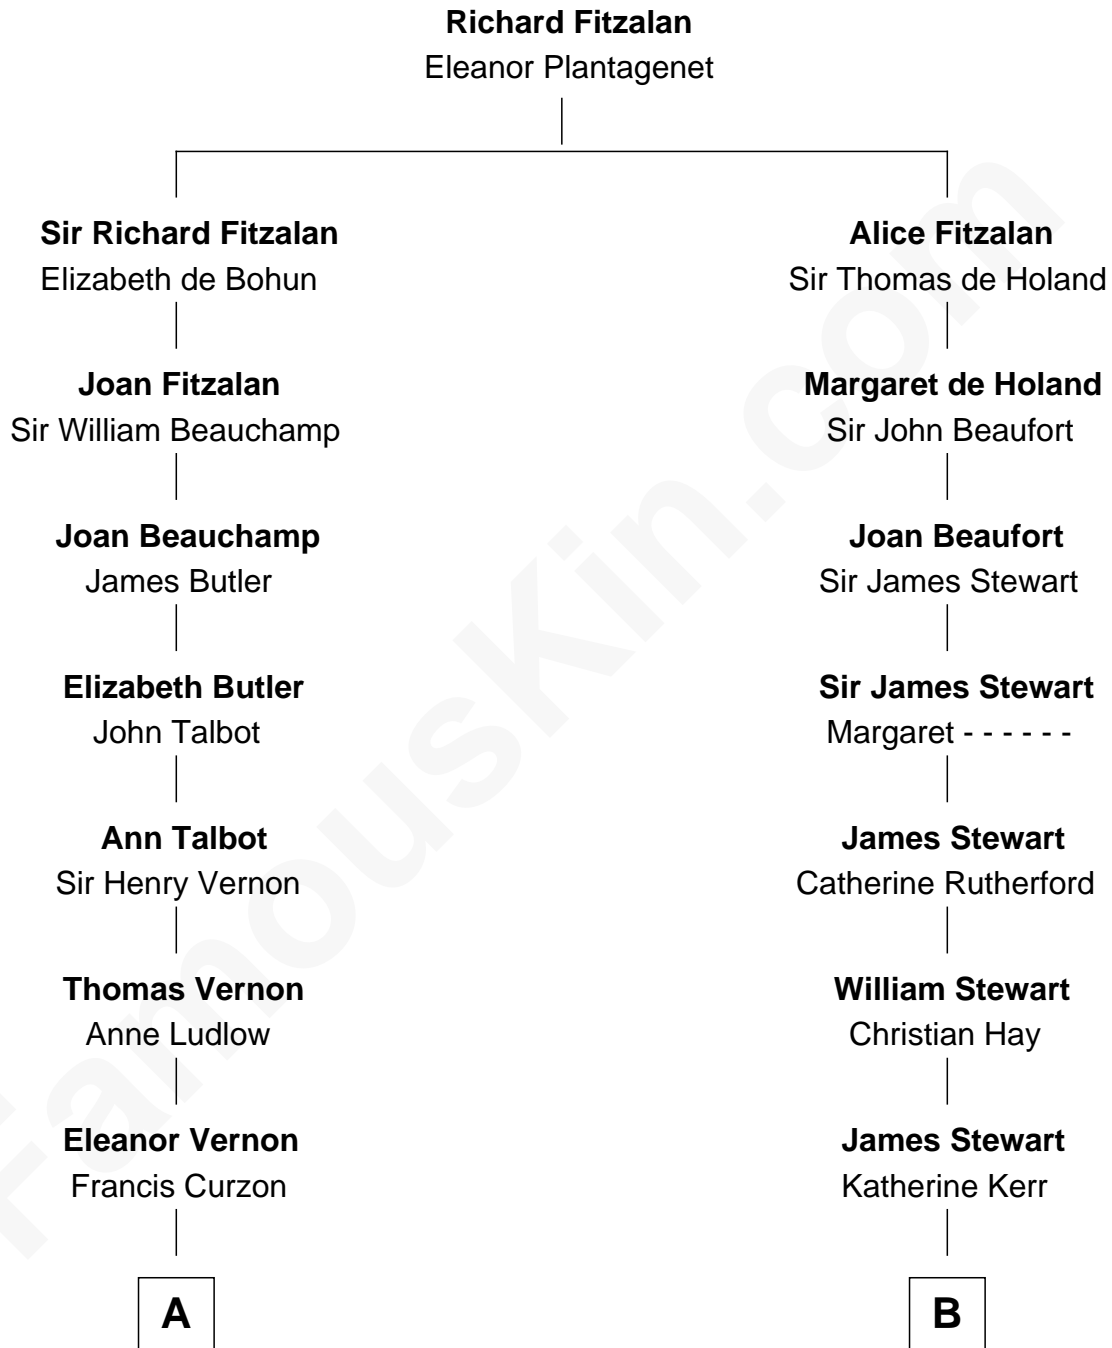

# FamousKin.com Relationship Chart of

**Oliver Platt**

*Movie Actor*

15th cousin 5 times removed of

**Noel Coward**

*Playwright, Actor, and Songwriter*

**C**

**Cynthia Burke Roche**

Arthur Scott Burden

**Eileen Burden**

Walter Maynard

**Sheila Maynard**

Nicholas Platt

**Oliver Platt**

*Movie Actor*