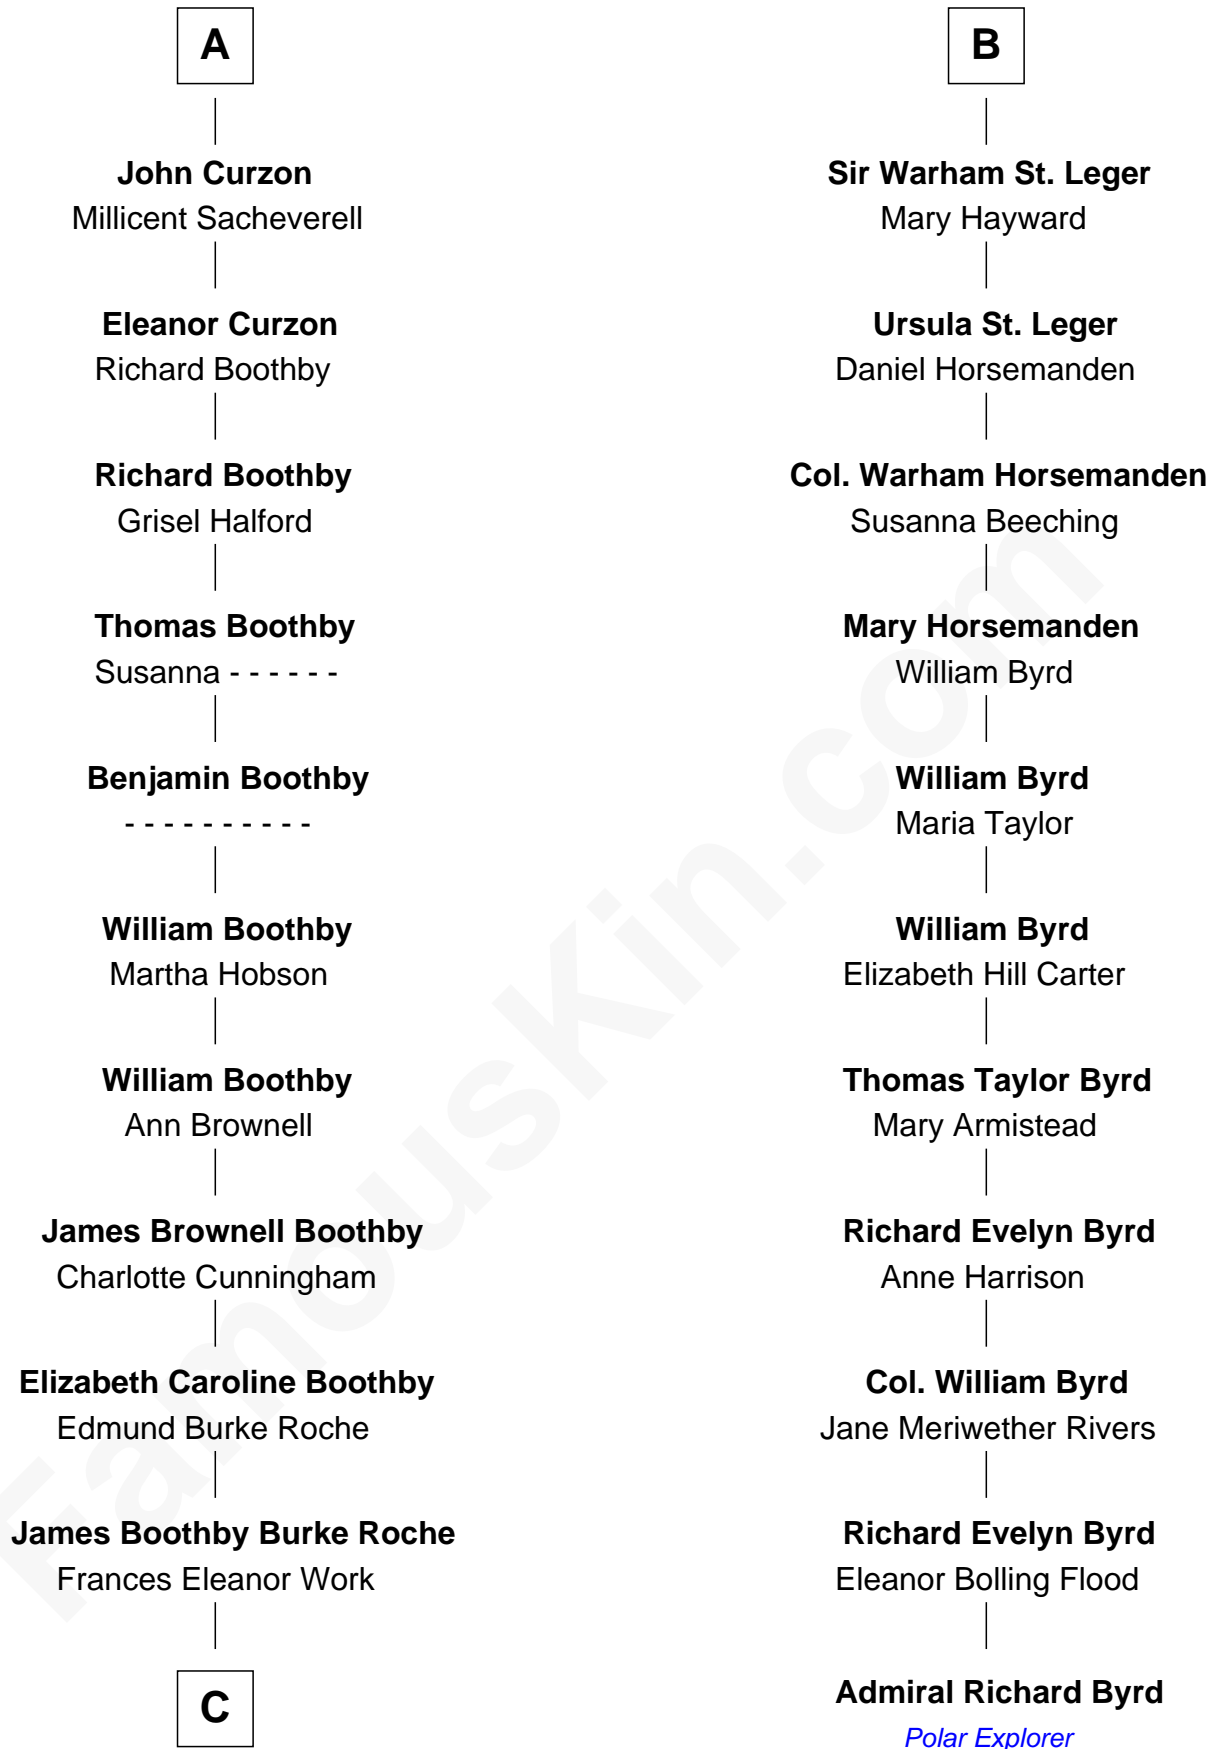

FamousKin.com Relationship Chart of

Oliver Platt
Movie Actor

17th cousin 3 times removed of

Admiral Richard Byrd
Polar Explorer

C

—
Cynthia Burke Roche

Arthur Scott Burden

—
Eileen Burden

Walter Maynard

—
Sheila Maynard

Nicholas Platt

—
Oliver Platt

Movie Actor

FamousKin.com