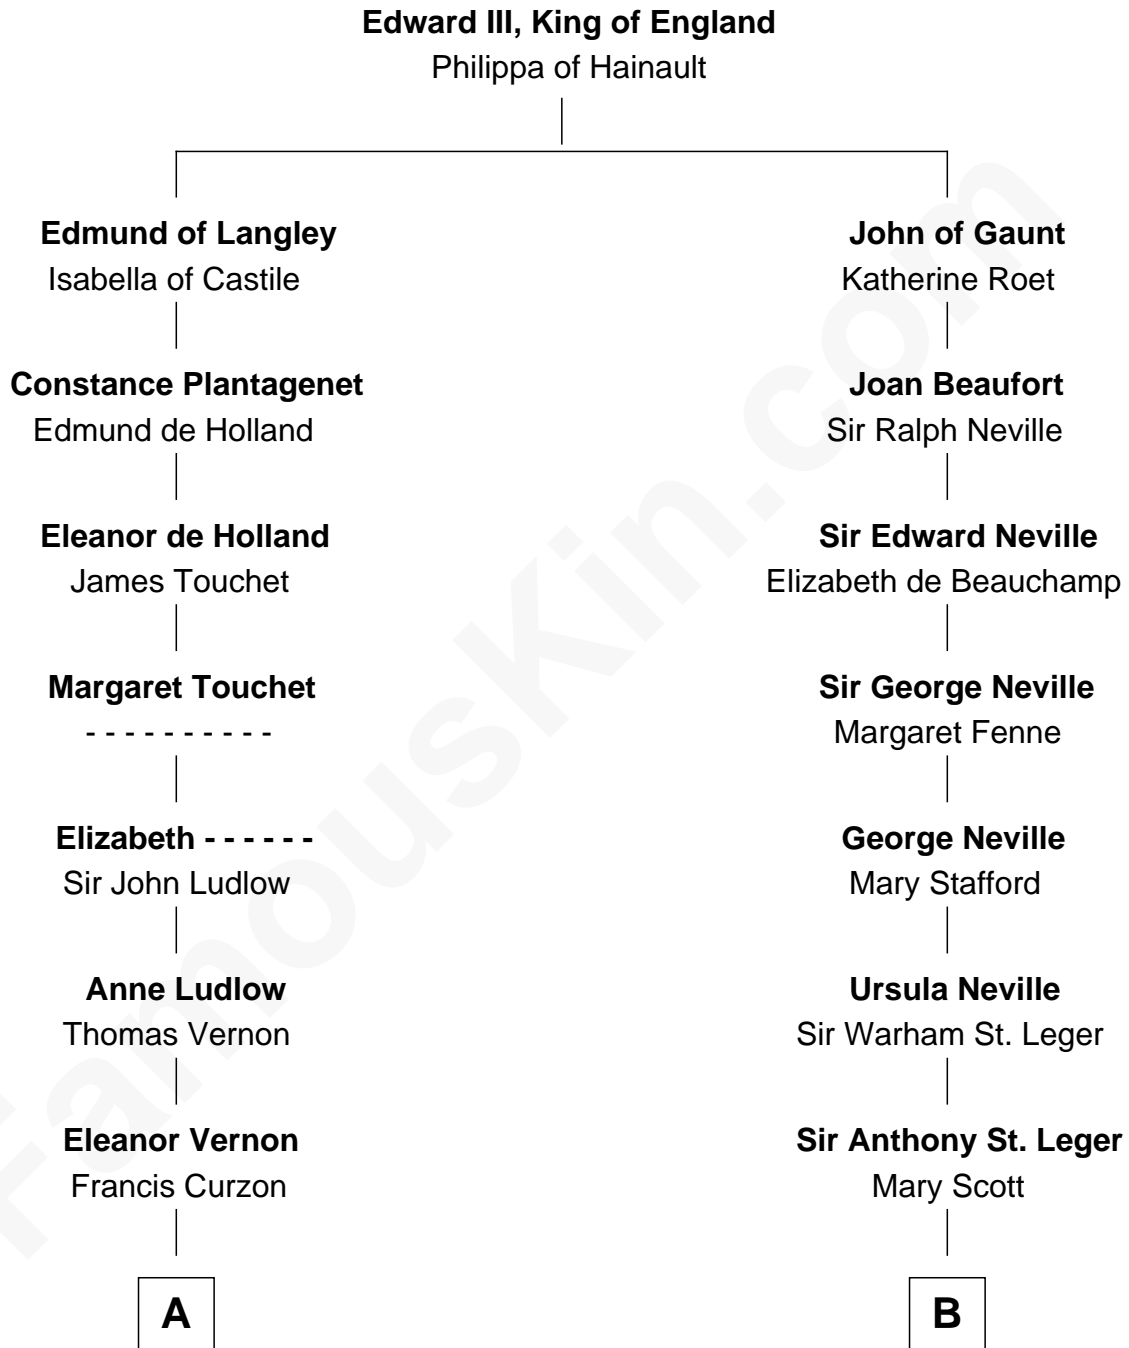

FamousKin.com Relationship Chart of

Oliver Platt
Movie Actor

17th cousin 3 times removed of

Admiral Richard Byrd
Polar Explorer

C

—
Cynthia Burke Roche

Arthur Scott Burden

—
Eileen Burden

Walter Maynard

—
Sheila Maynard

Nicholas Platt

—
Oliver Platt

Movie Actor

FamousKin.com