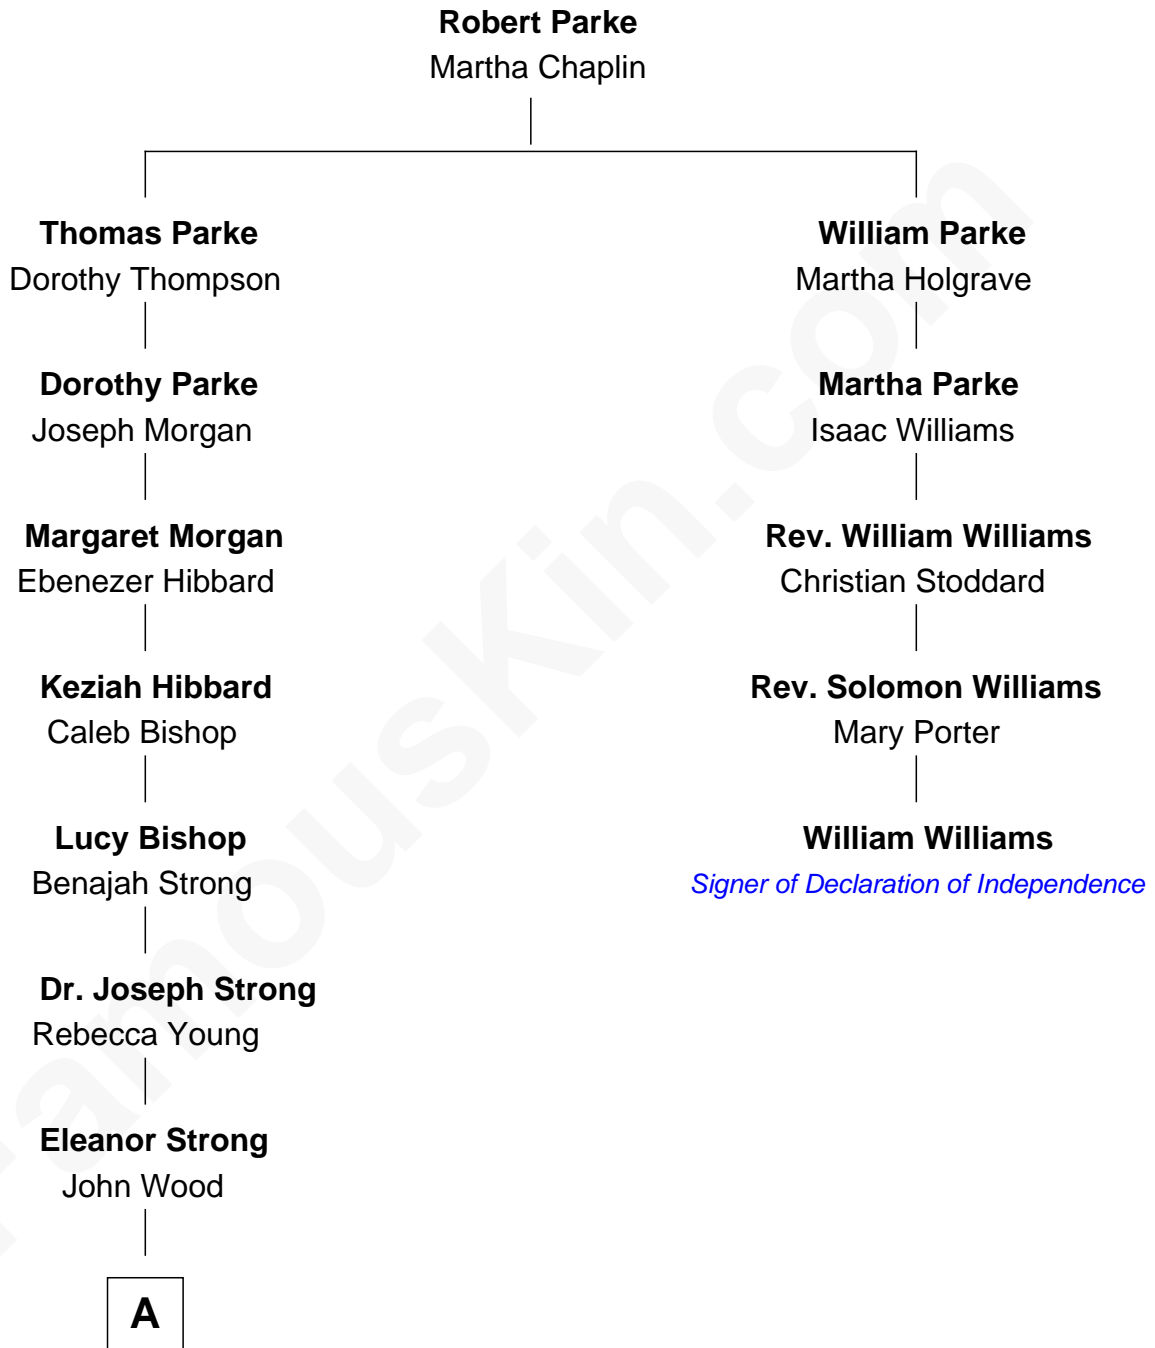

FamousKin.com Relationship Chart of

Oliver Platt

Movie Actor

4th cousin 8 times removed of

William Williams

Signer of the Declaration of Independence

A

—
Ellen Wood
Franklin H. Work

—
Frances Eleanor Work
James Boothby Burke Roche

—
Cynthia Burke Roche
Arthur Scott Burden

—
Eileen Burden
Walter Maynard

—
Sheila Maynard
Nicholas Platt

—
Oliver Platt
Movie Actor