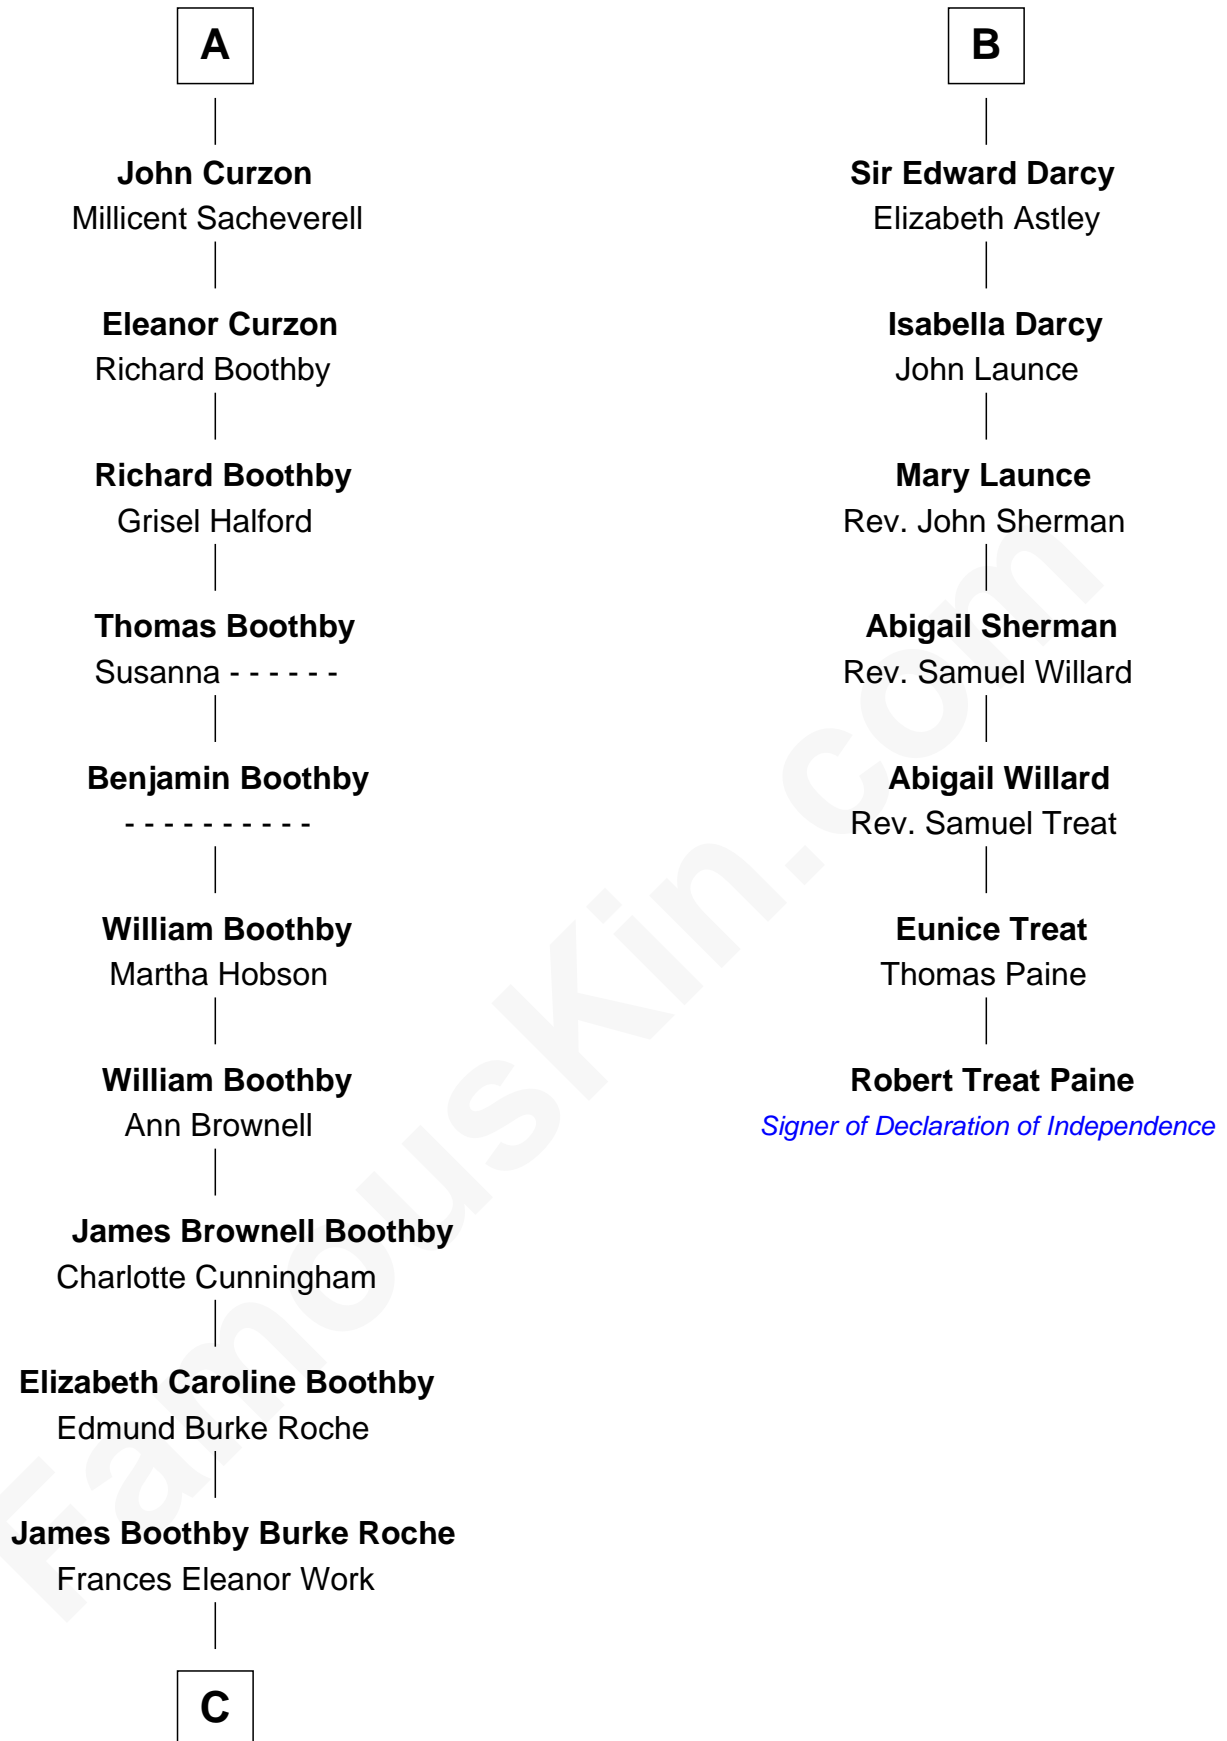

# FamousKin.com Relationship Chart of

**Oliver Platt**  
Movie Actor

13th cousin 7 times removed of

**Robert Treat Paine**

Signer of the Declaration of Independence

**Edward III, King of England**  
Philippa of Hainault

**C**

—  
**Cynthia Burke Roche**

Arthur Scott Burden

—  
**Eileen Burden**

Walter Maynard

—  
**Sheila Maynard**

Nicholas Platt

—  
**Oliver Platt**