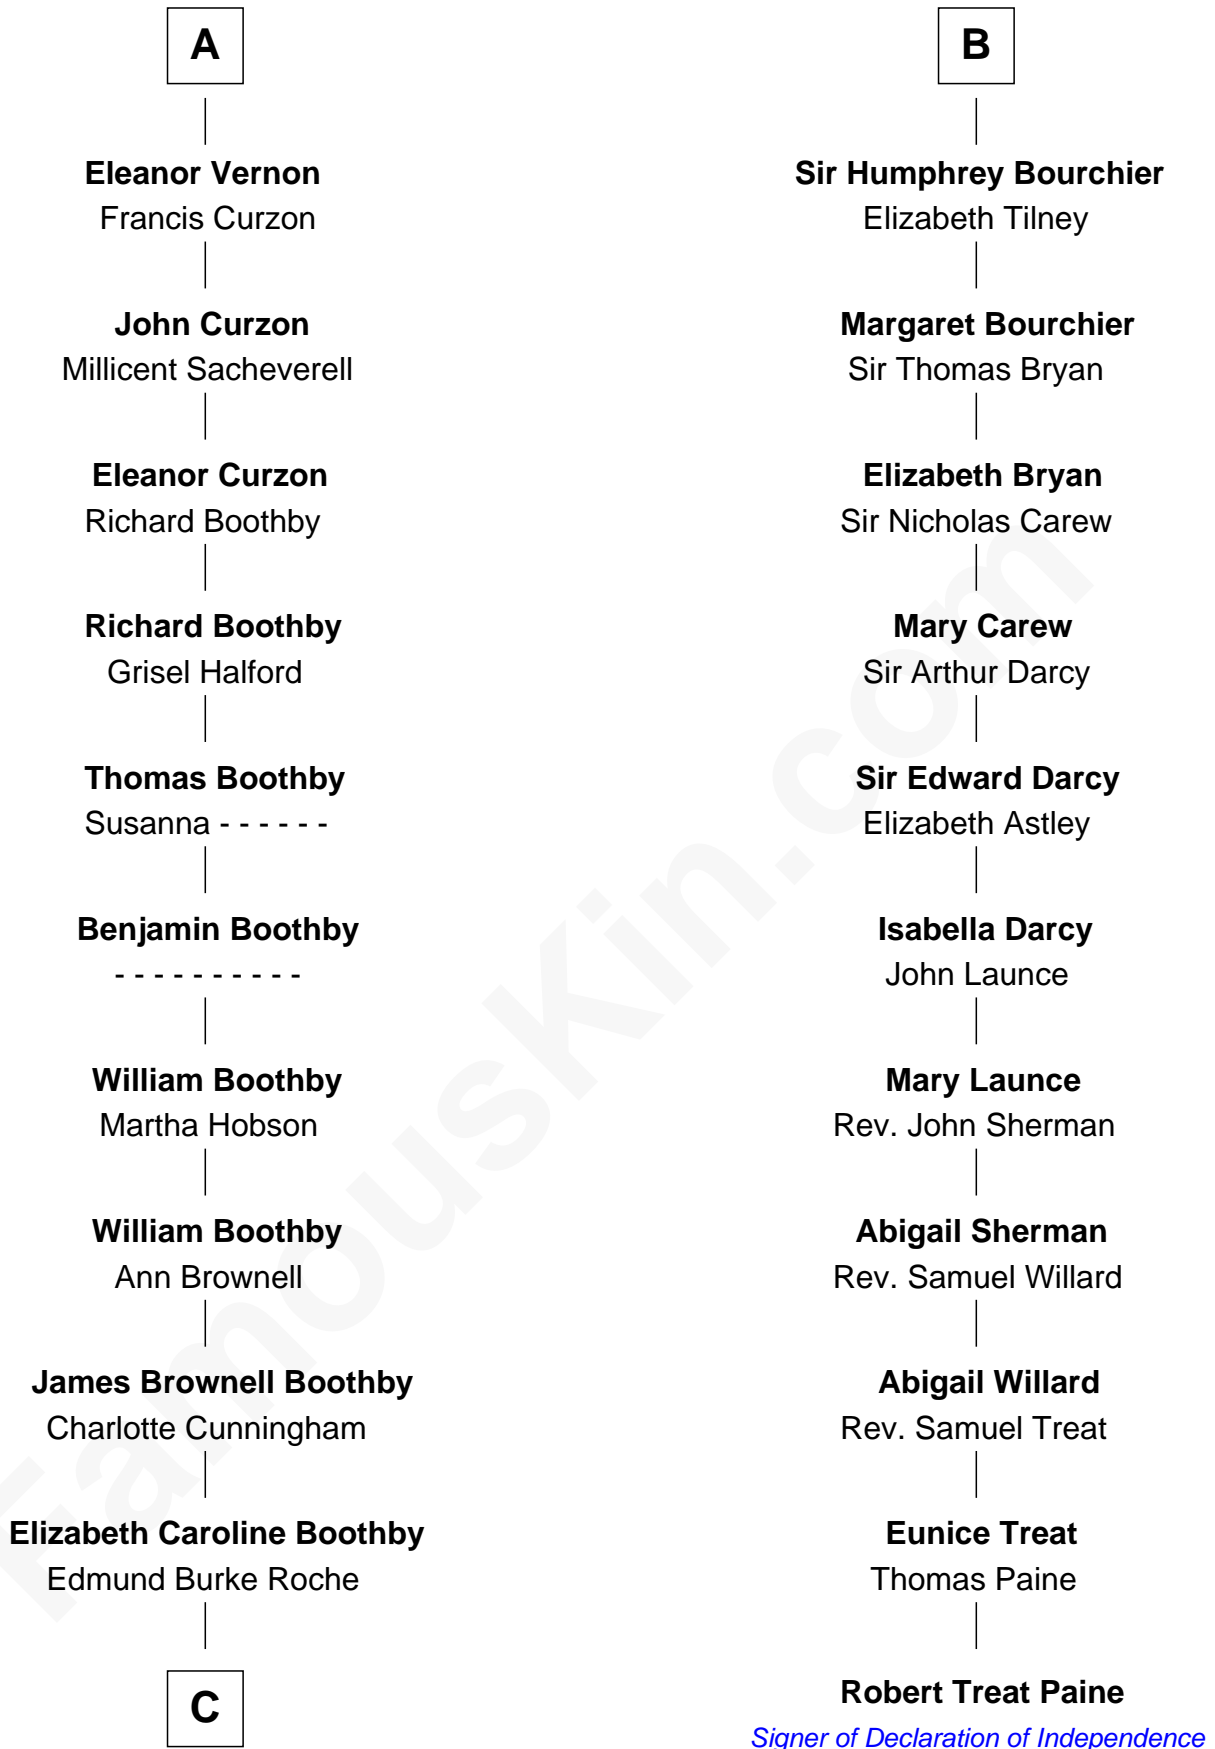

FamousKin.com
Relationship Chart of
Oliver Platt
Movie Actor

17th cousin 4 times removed of

Robert Treat Paine
Signer of the Declaration of Independence

C

James Boothby Burke Roche

Frances Eleanor Work

Cynthia Burke Roche

Arthur Scott Burden

Eileen Burden

Walter Maynard

Sheila Maynard

Nicholas Platt

Oliver Platt

Movie Actor