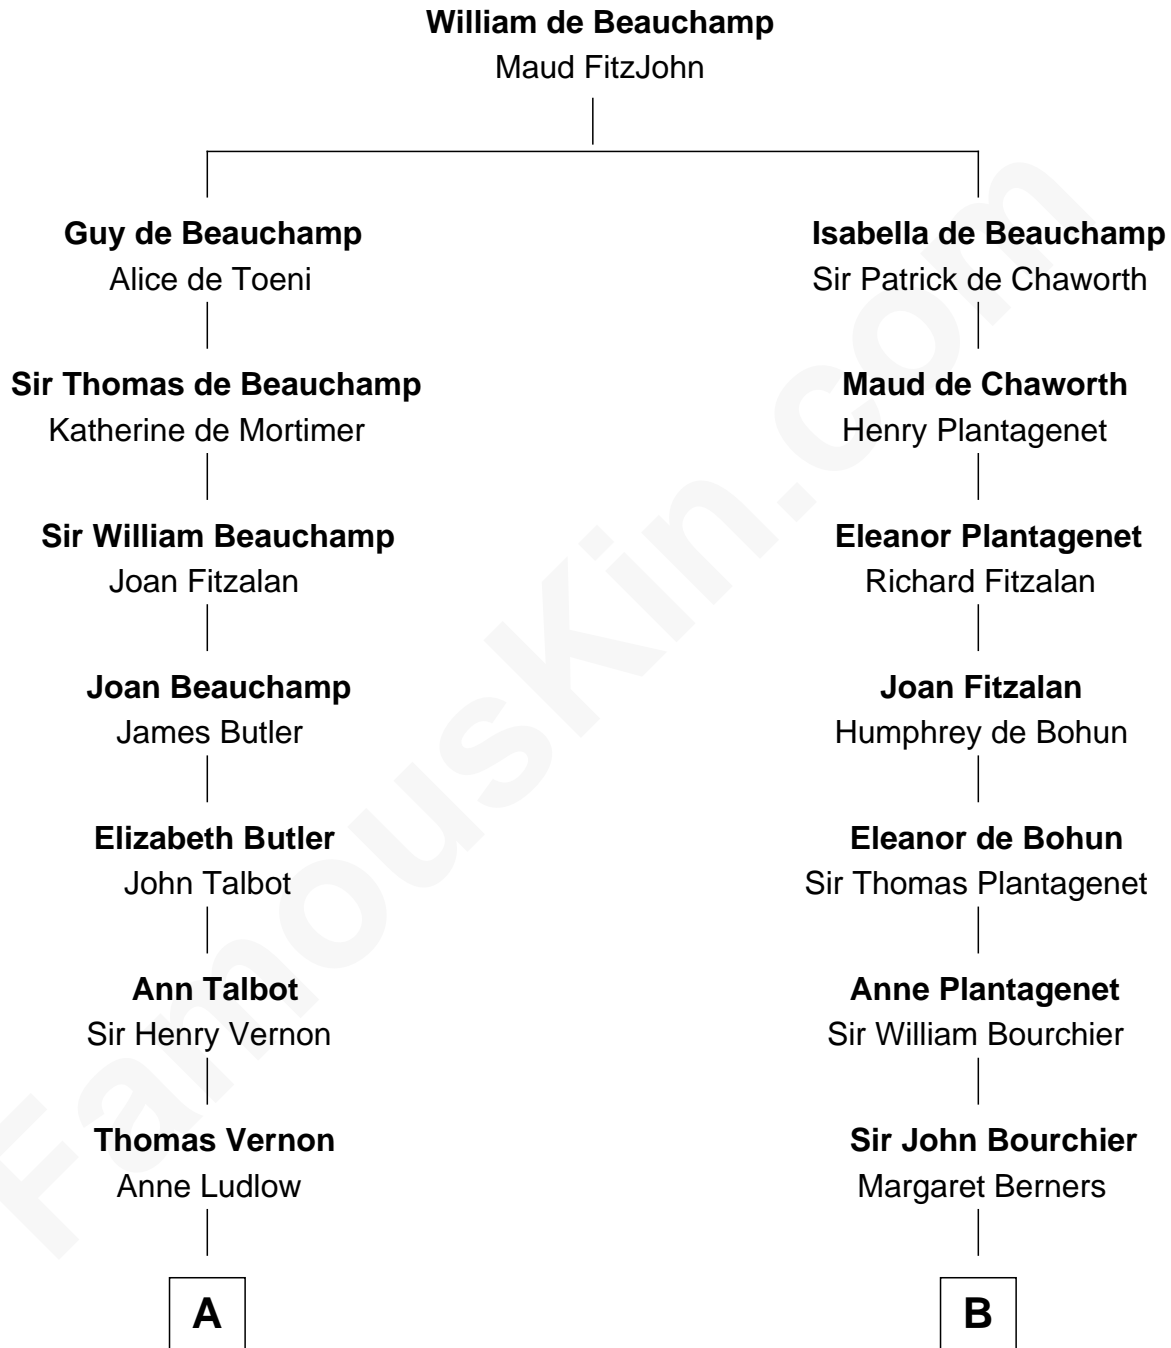

FamousKin.com
Relationship Chart of
Oliver Platt
Movie Actor

17th cousin 4 times removed of

Robert Treat Paine
Signer of the Declaration of Independence

C

James Boothby Burke Roche

Frances Eleanor Work

Cynthia Burke Roche

Arthur Scott Burden

Eileen Burden

Walter Maynard

Sheila Maynard

Nicholas Platt

Oliver Platt

Movie Actor