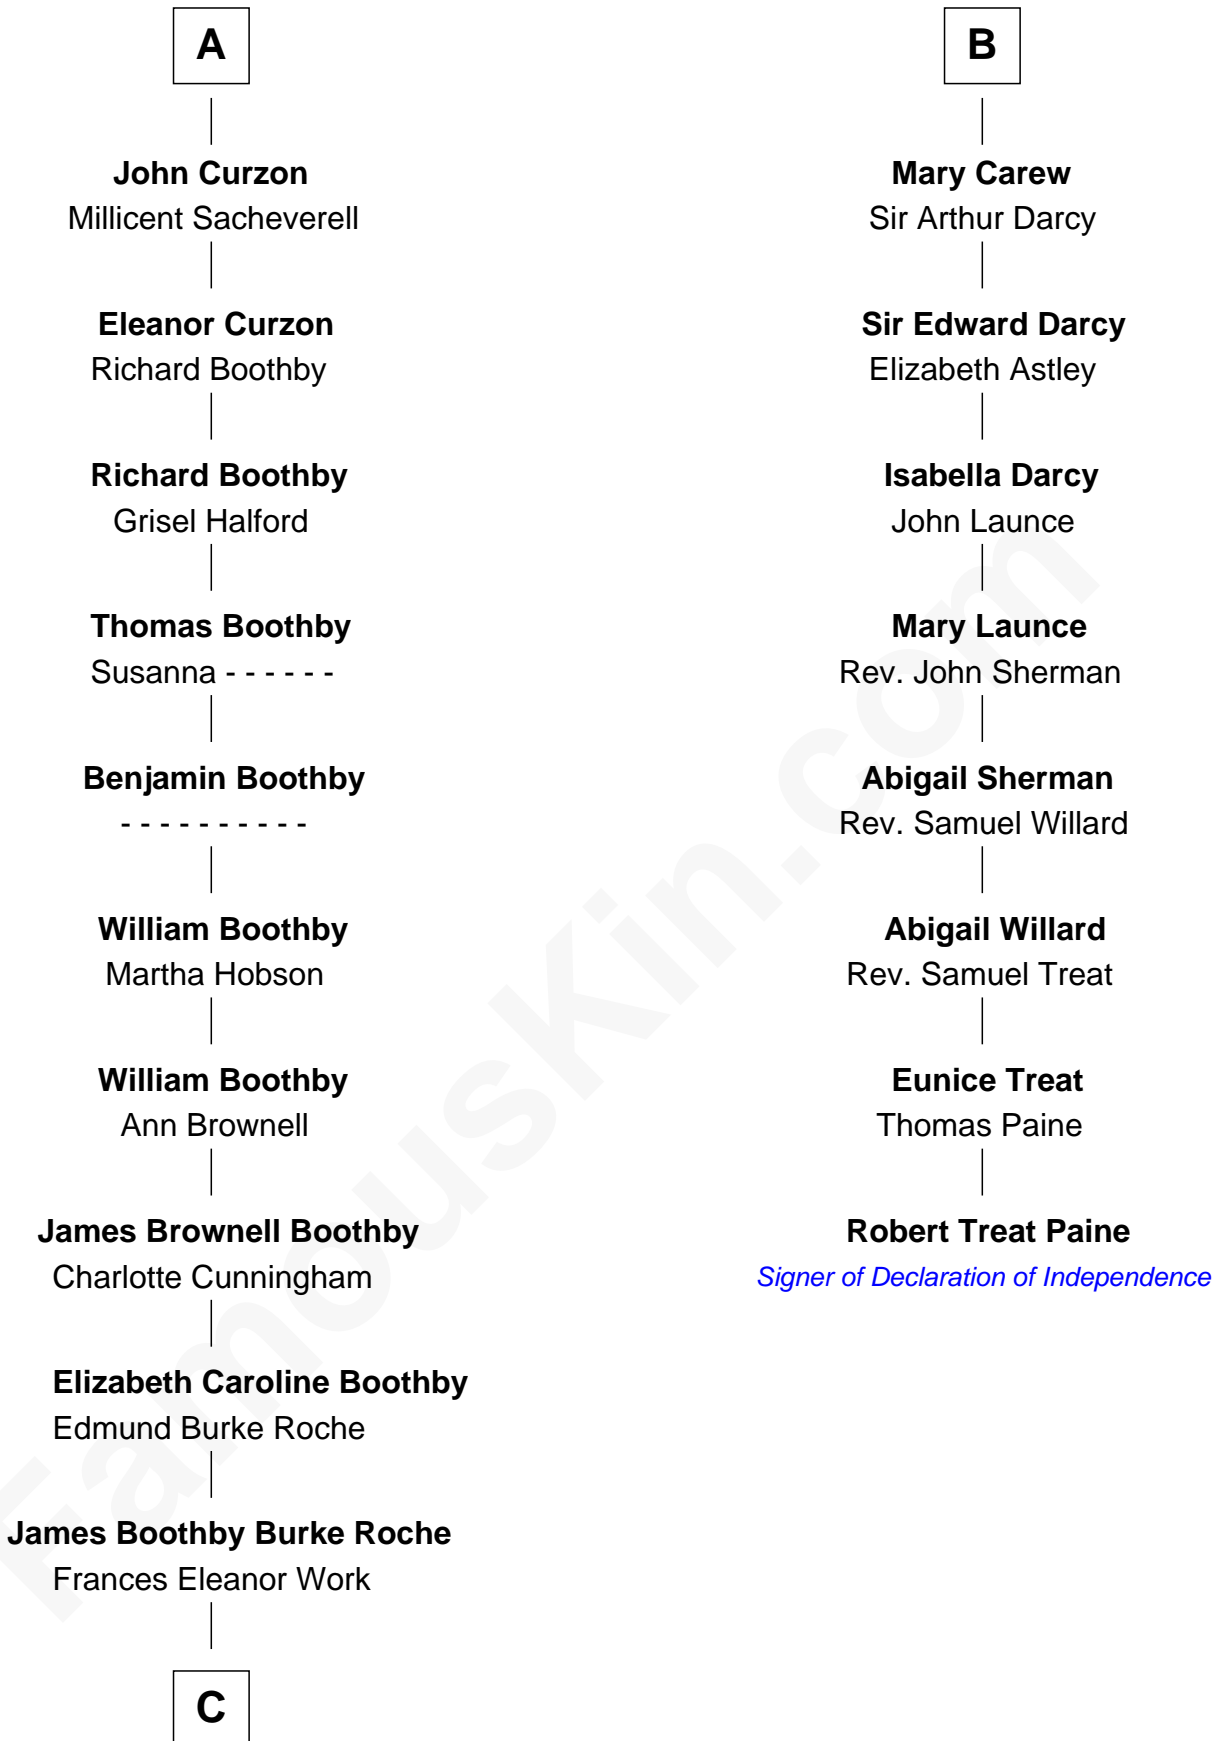

**FamousKin.com**  
**Relationship Chart of**  
**Oliver Platt**  
*Movie Actor*

14th cousin 6 times removed of

**Robert Treat Paine**  
*Signer of the Declaration of Independence*

**C**

—  
**Cynthia Burke Roche**

Arthur Scott Burden

—  
**Eileen Burden**

Walter Maynard

—  
**Sheila Maynard**

Nicholas Platt

—  
**Oliver Platt**

*Movie Actor*