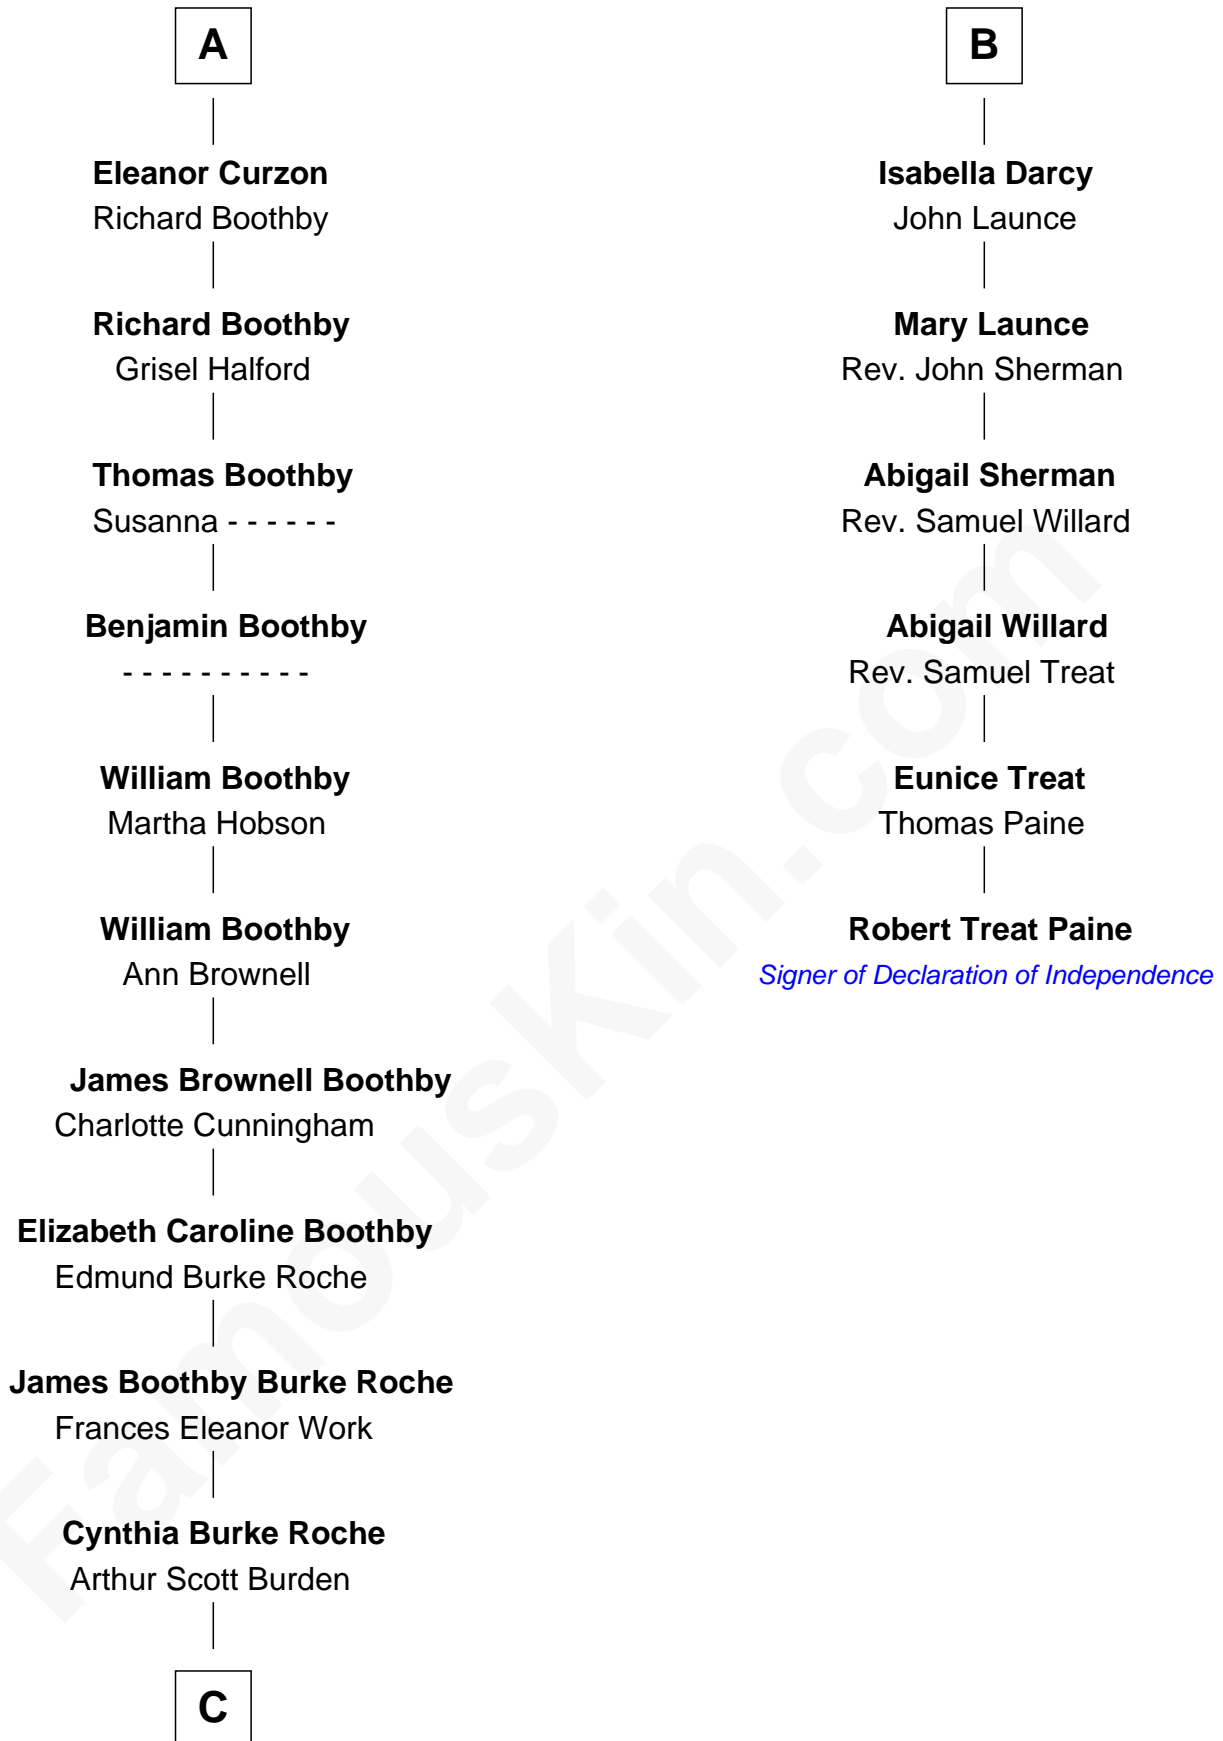

FamousKin.com Relationship Chart of

Oliver Platt

Movie Actor

12th cousin 7 times removed of

Robert Treat Paine

Signer of the Declaration of Independence

John de Welles

Maud de Roos

Anne de Welles

James Butler

James Butler

Joan Beauchamp

Elizabeth Butler

John Talbot

Ann Talbot

Sir Henry Vernon

Dowsabel Tempest

Sir Arthur Darcy

Mary Carew

Sir Edward Darcy

Elizabeth Astley

B

C

Eileen Burden
Walter Maynard