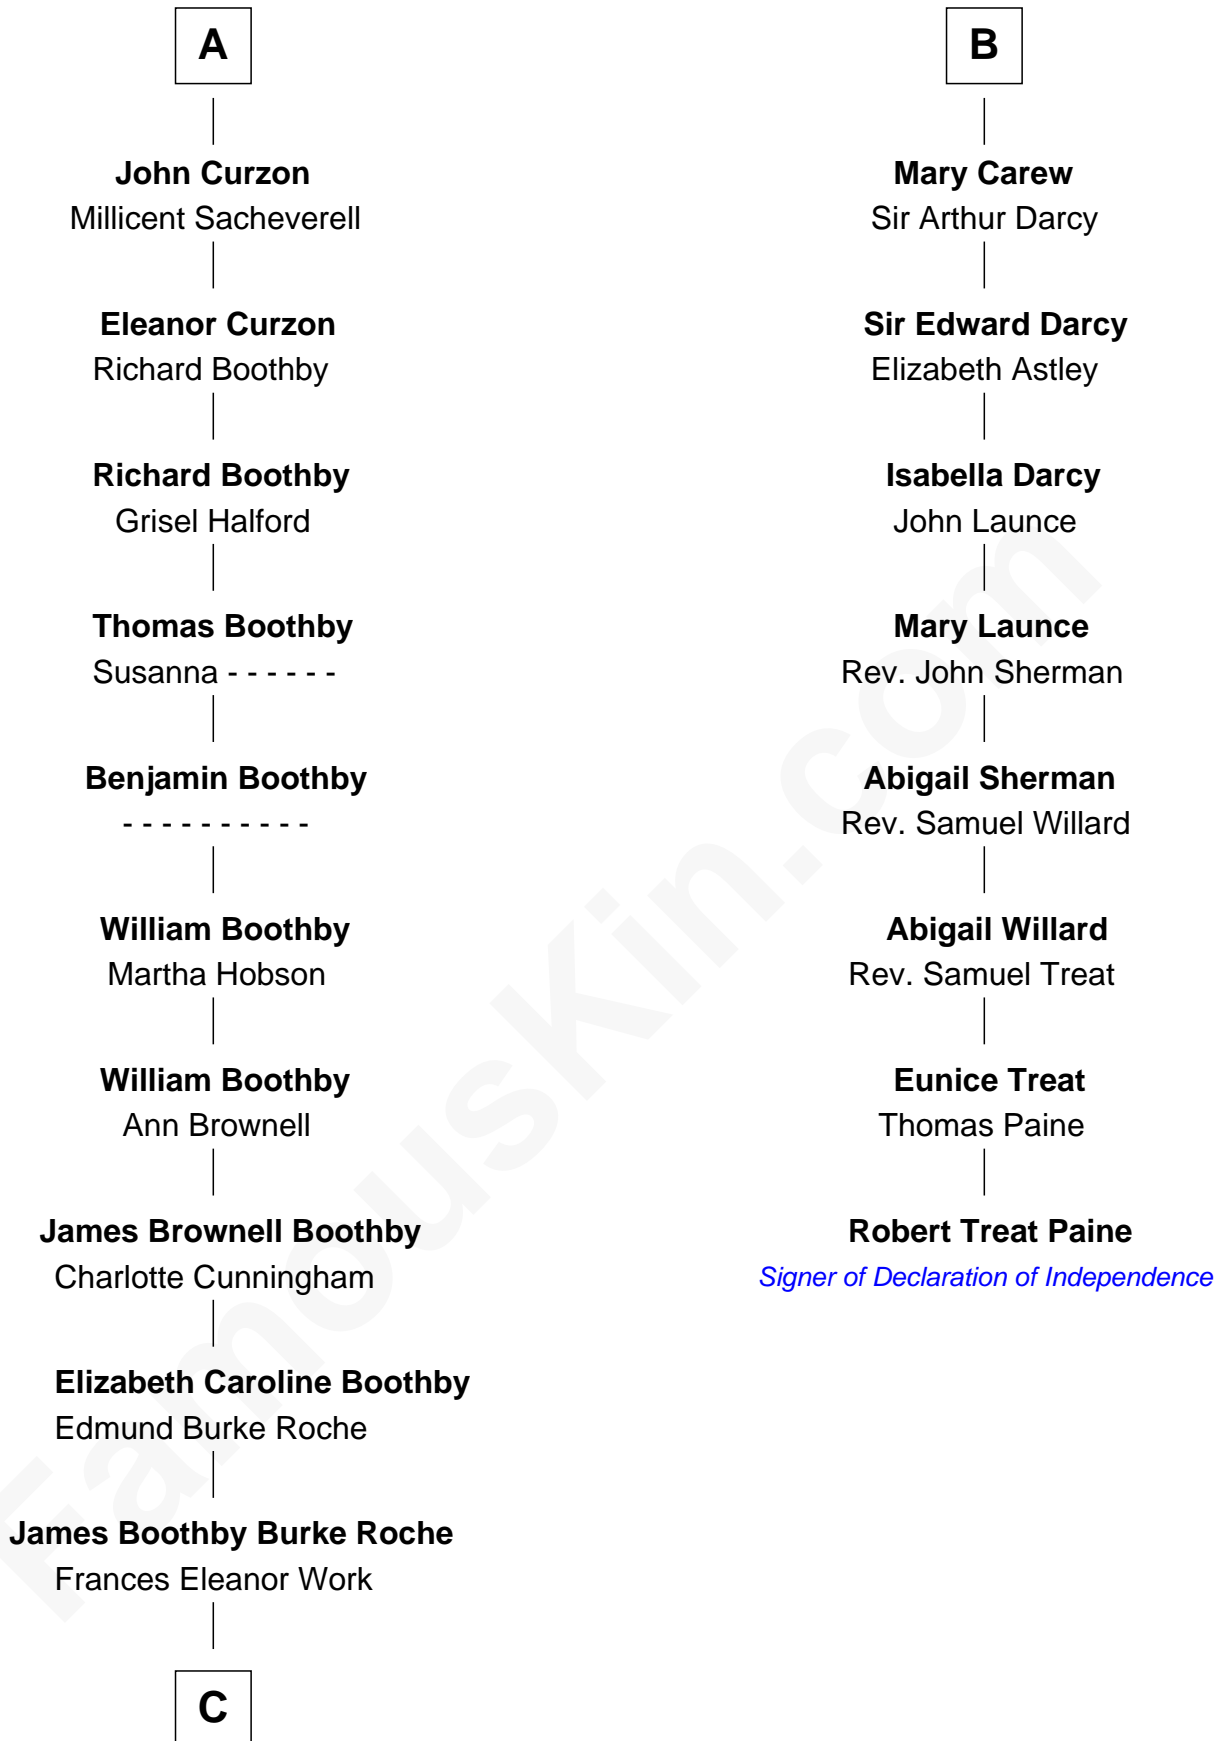

FamousKin.com

Relationship Chart of

Oliver Platt

Movie Actor

14th cousin 6 times removed of

Robert Treat Paine
Signer of the Declaration of Independence

C

—
Cynthia Burke Roche

Arthur Scott Burden

—
Eileen Burden

Walter Maynard

—
Sheila Maynard

Nicholas Platt

—
Oliver Platt

Movie Actor